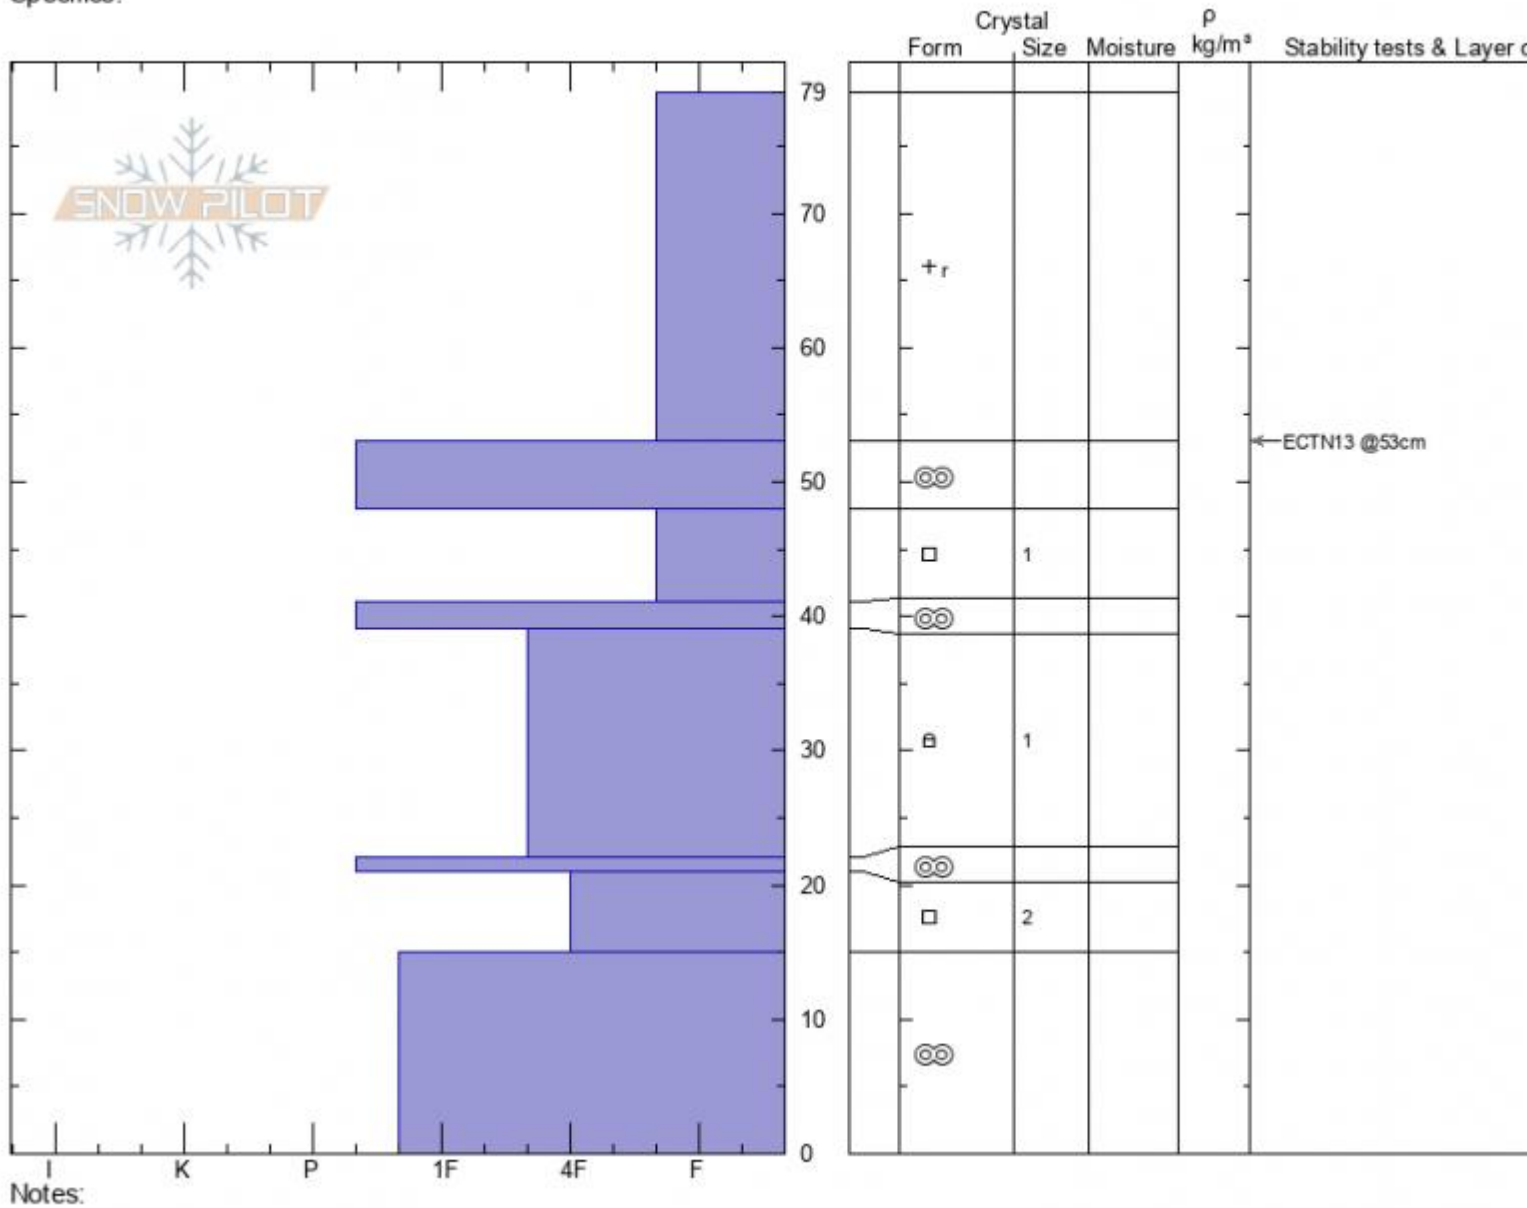

Refridgerator Chutes
 Bridger Range
 MT
 Elevation: 8050 ft
 Aspect: 26°
 Specifics:

Dave Zinn
 12/08/2021 - 11:30am
 Co-ord: 45.82915N, -110.93128W
 Slope Angle: 31°
 Wind Loading: previous

Stability: **Good**
 Air Temperature:
 Sky Cover: **OVC**
 Precipitation: **NO**
 Wind: **Calm**

HS:79 Layer Notes:

Advisory Region
 Bridger Range
 Longitude
 -110.93W
 Latitude
 45.83N
 Bridger Range, 2021-12-09