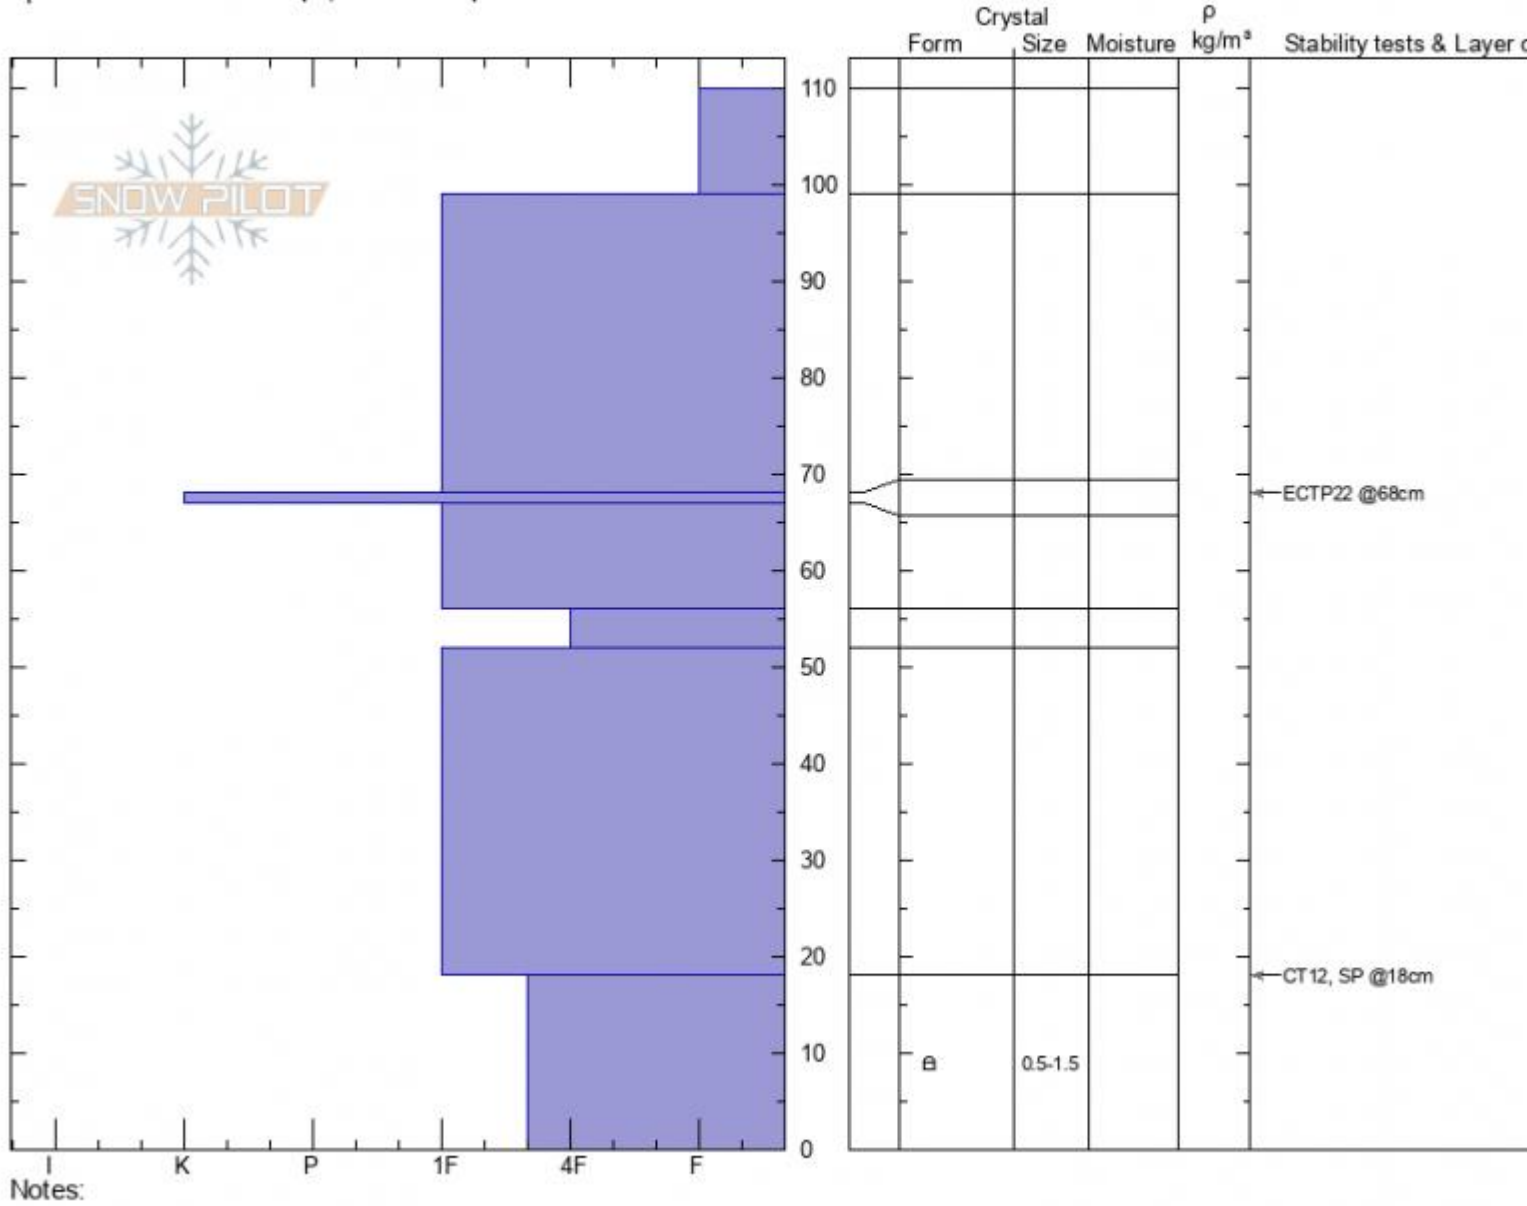

Woody Ridge
Cooke City
MT
Elevation: 9443 ft
Aspect: 276°
Specifics: Ski tracks on slope; We skied slope

Haylee Darby
12/10/2021 - 10:45am
Co-ord: 44.98558N, -109.92819W
Slope Angle: 29°
Wind Loading:

Stability: **Good**
Air Temperature: 12°F
Sky Cover: **SCT**
Precipitation: **NO**
Wind: **Calm**

HS:110
Layer Notes:
68-67cm: Problematic layer

Advisory Region
Cooke City
Longitude
-109.92W
Latitude
44.97N
Cooke City, 2021-12-11