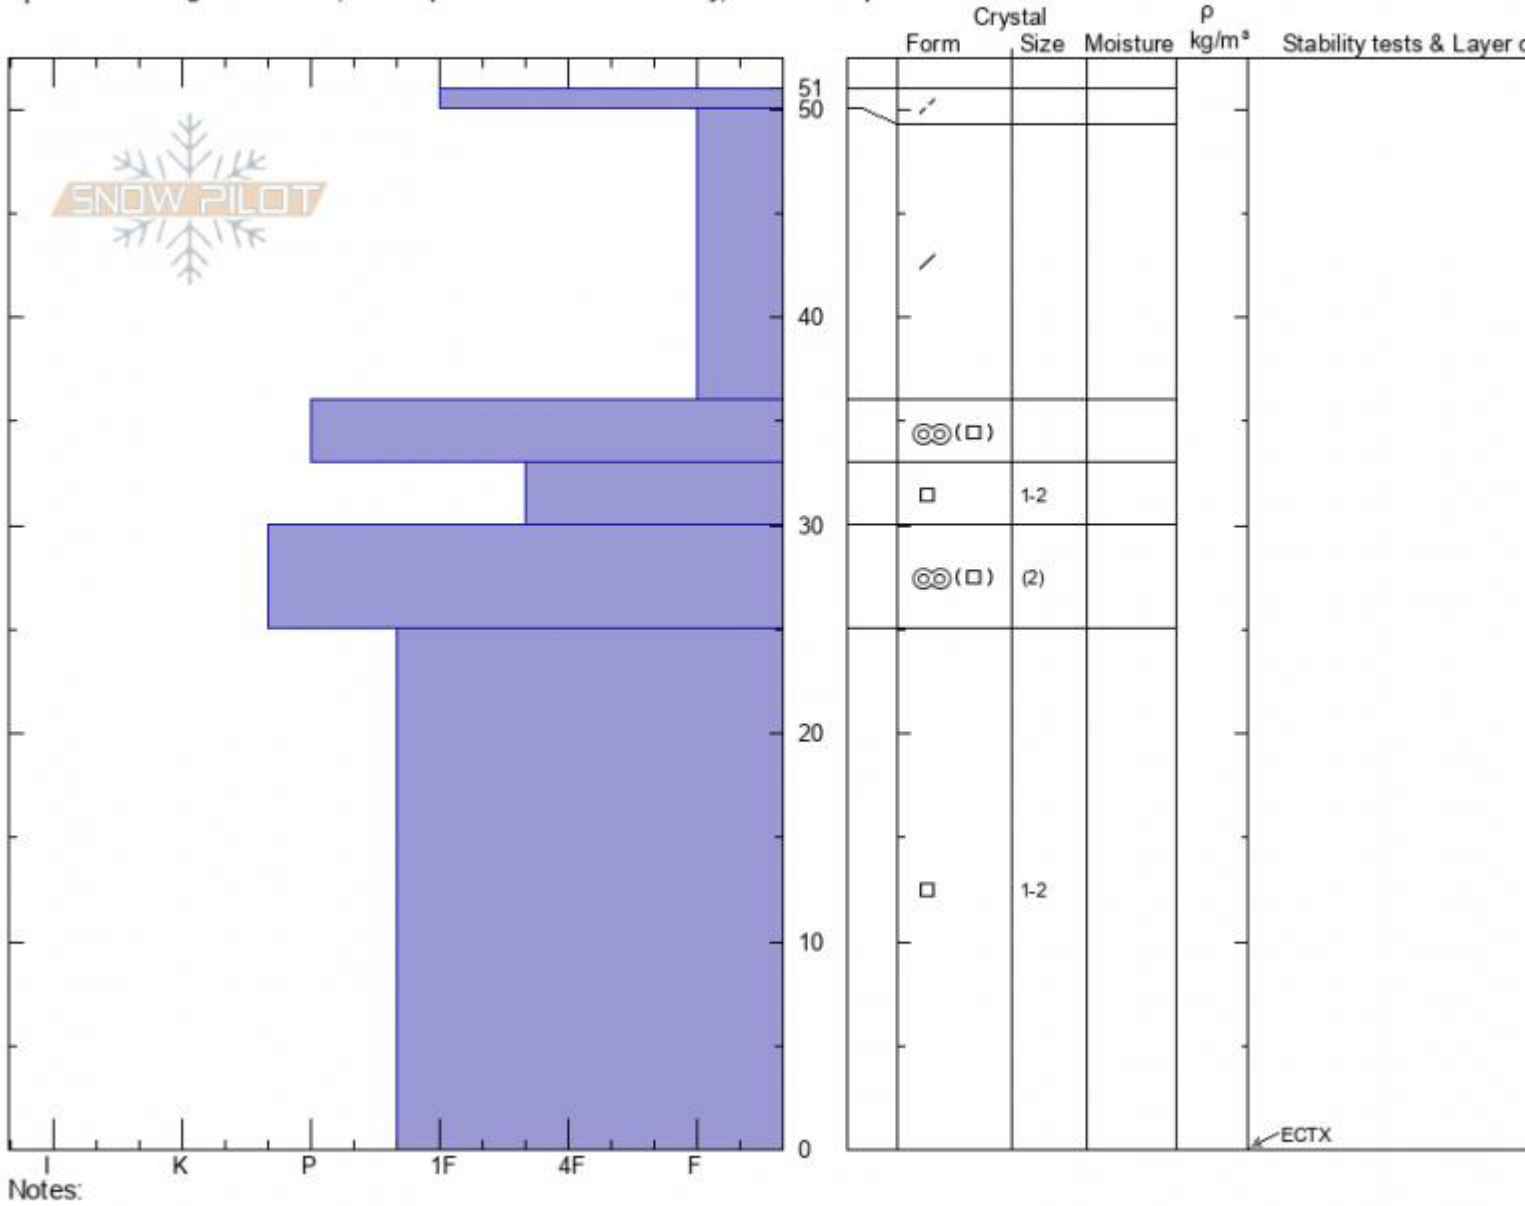

Deano's Delight
Bridger Range
MT
Elevation: 8366 ft
Aspect: 140°
Specifics: Pit dug in a Ski Area; Pit is representative of backcountry; We skied slope

Dave Zinn
12/13/2021 - 11:20am
Co-ord: 45.80175N, -110.93153W
Slope Angle: 38°
Wind Loading: no

Stability: **Very Good**
Air Temperature:
Sky Cover: **BKN**
Precipitation: **NO**
Wind: **SW Light Breeze**

Layer Notes:

Advisory Region
Bridger Range
Longitude
-110.92W
Latitude
45.82N
Bridger Range, 2021-12-13