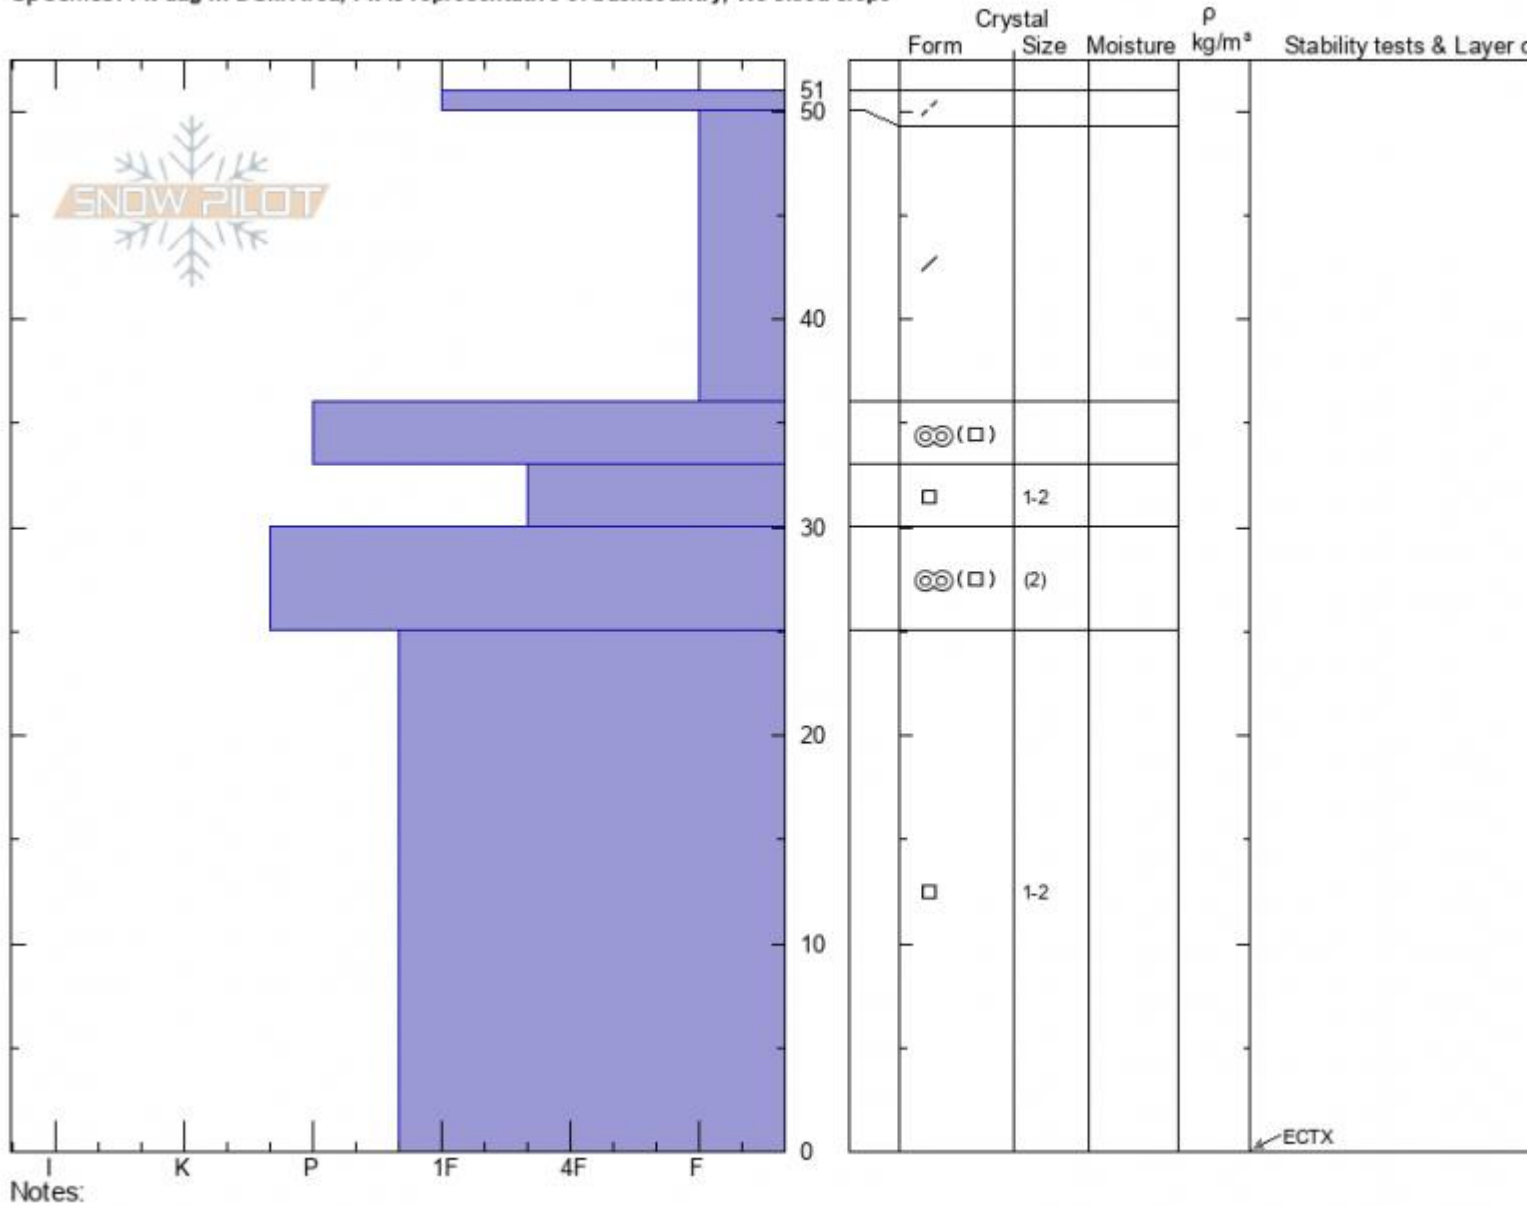

Deano's Delight
Bridger Range
MT
Elevation: 8366 ft
Aspect: 140°
Specifics: Pit dug in a Ski Area; Pit is representative of backcountry; We skied slope

Dave Zinn
12/13/2021 - 11:20am
Co-ord: 45.80175N, -110.93153W
Slope Angle: 38°
Wind Loading: no

Stability: **Very Good**
Air Temperature:
Sky Cover: **BKN**
Precipitation: **NO**
Wind: **SW Light Breeze**

Layer Notes:

Advisory Region
Bridger Range
Longitude
-110.92W
Latitude
45.82N
Bridger Range, 2021-12-13