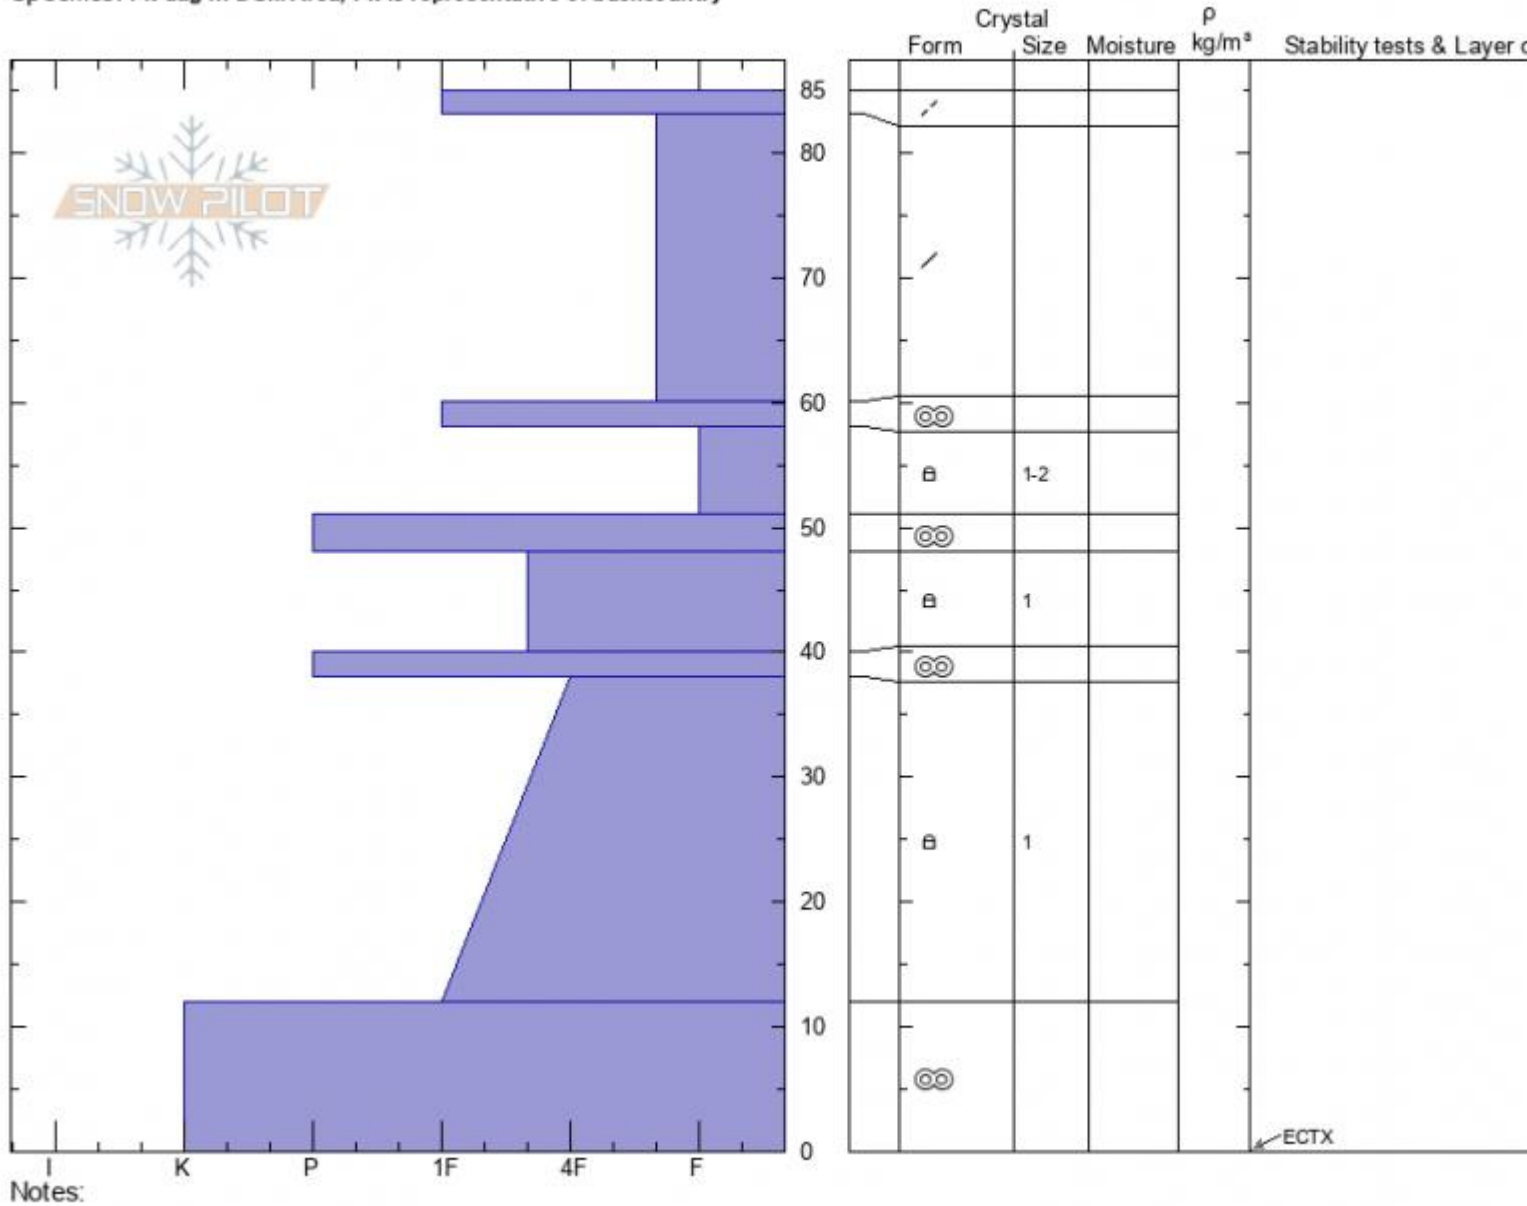

Bailout
Bridger Range
MT
Elevation: **7931 ft**
Aspect: **40°**
Specifics: Pit dug in a Ski Area; Pit is representative of backcountry

Dave Zinn
12/13/2021 - 12:15pm
Co-ord: **45.80239N, -110.92848W**
Slope Angle: **33°**
Wind Loading: **no**

Stability: **Very Good**   HS:**85**   Layer Notes:
Air Temperature:
Sky Cover: **BKN**
Precipitation: **NO**
Wind: **SW Calm**

Advisory Region
Bridger Range
Longitude
-110.92W
Latitude
45.82N
Bridger Range, 2021-12-13