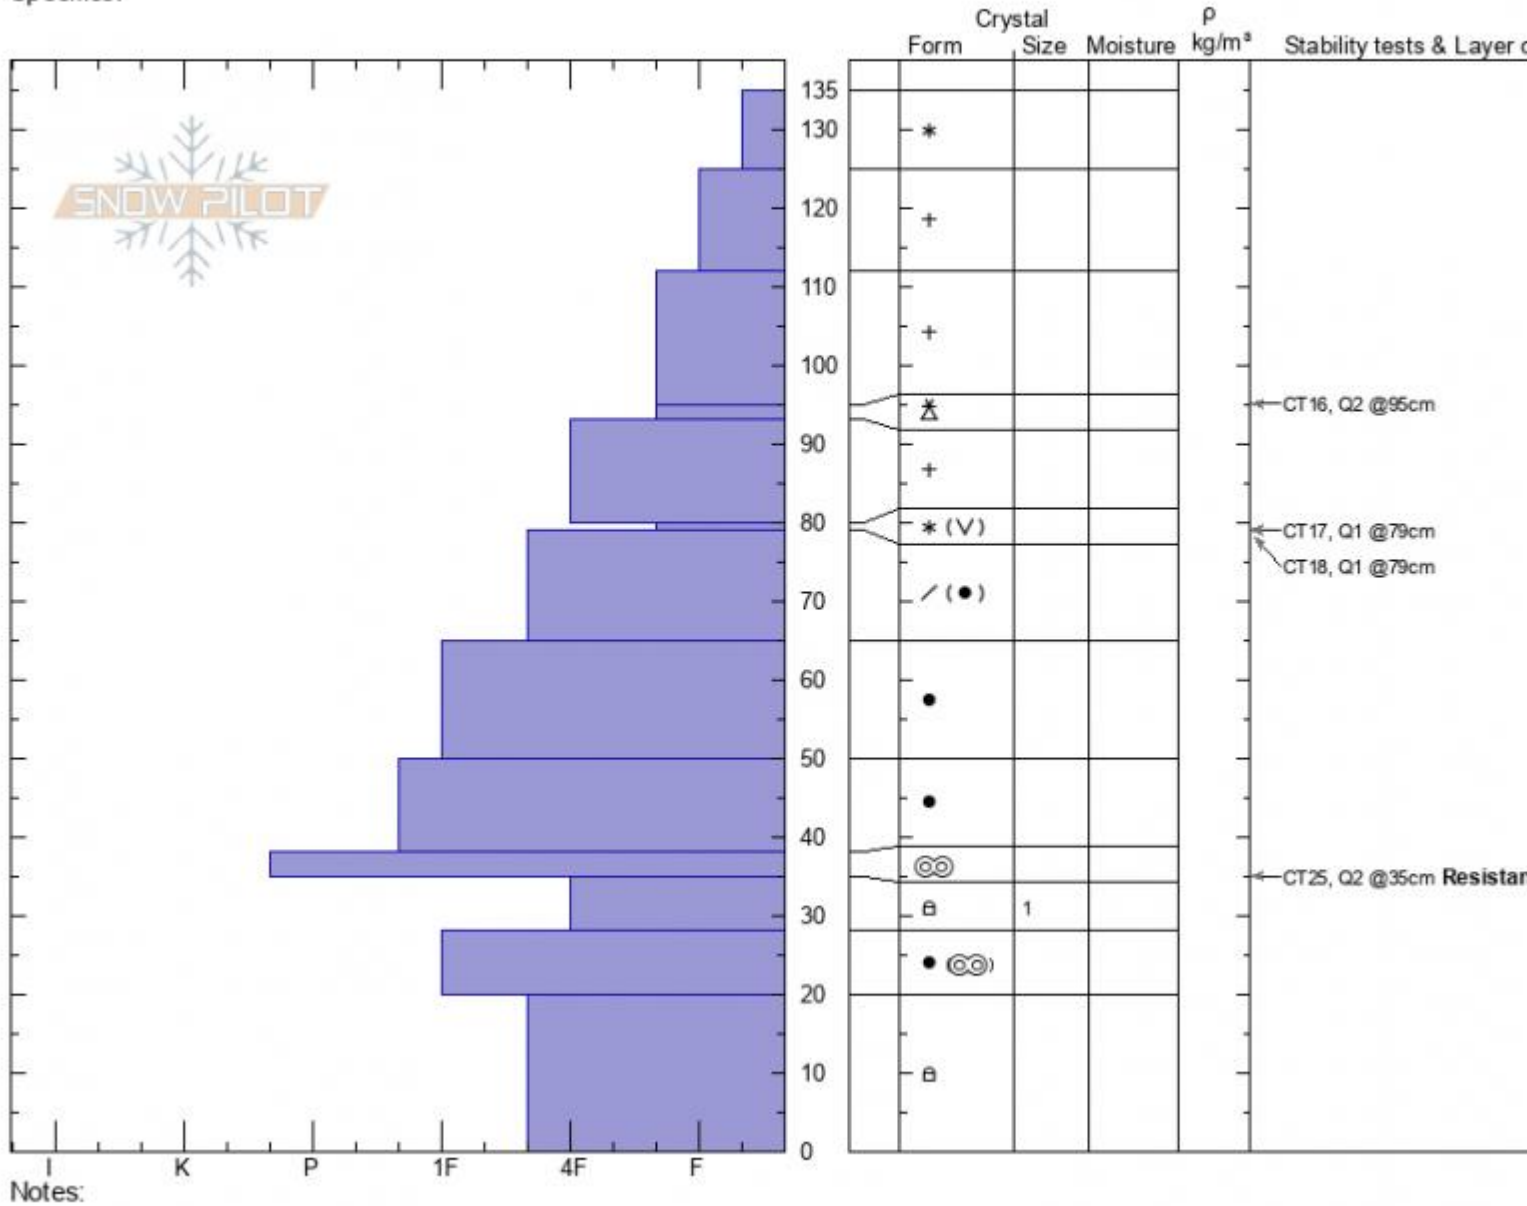

Two Top Mtn.
 Henry Mtns
 MT
 Elevation: 8110 ft
 Aspect: 120°
 Specifics:

Alex Marienthal
 12/17/2021 - 1:00pm
 Co-ord: 44.61546N, -111.23550W
 Slope Angle: 20°
 Wind Loading:

Stability: **Good**
 Air Temperature:
 Sky Cover: **FEW**
 Precipitation: **NO**
 Wind: **Calm**

HS:135 Layer Notes:

Advisory Region
 Island Park
 Longitude
 -111.26W
 Latitude
 44.62N
 Island Park, 2021-12-17