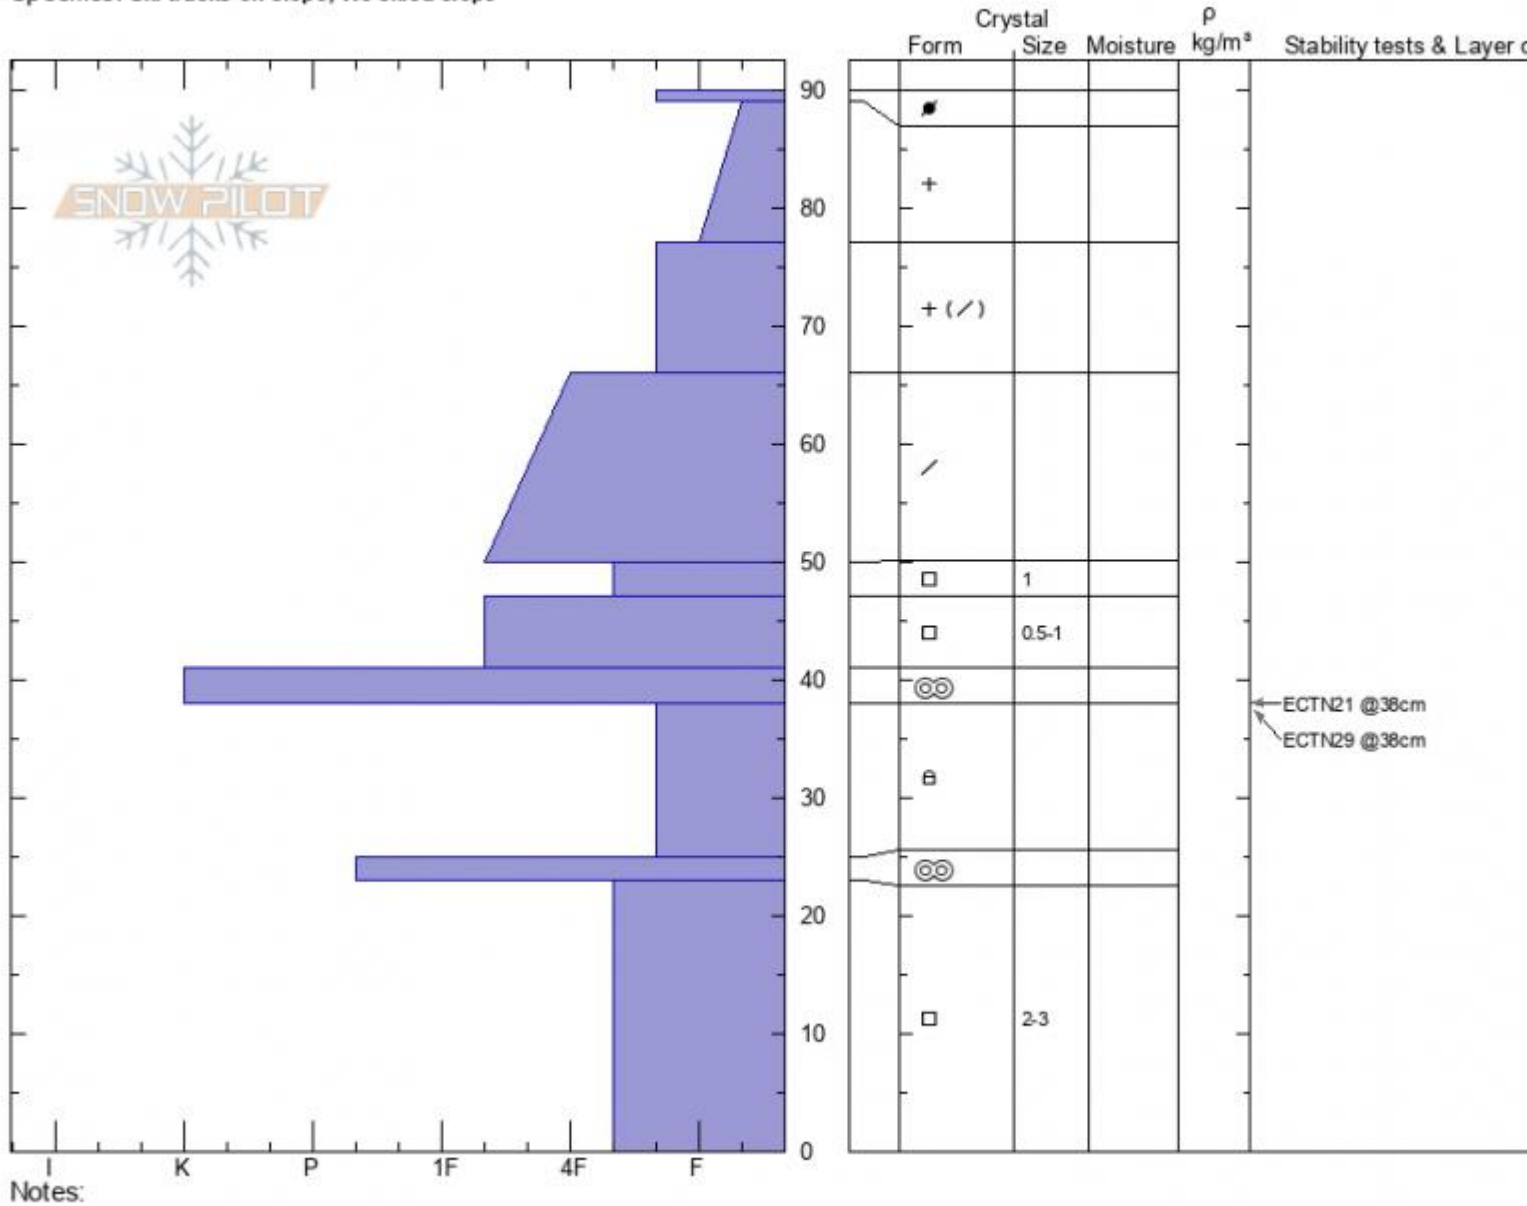

Top of Slushman's
Bridger Range
MT
 Elevation: **8723 ft**
 Aspect: **85°**
 Specifics: **Ski tracks on slope; We skied slope**

Alex Marienthal
12/18/2021 - 12:22pm
 Co-ord: **45.80316N, -110.93370W**
 Slope Angle: **28°**
 Wind Loading: **previous**

Stability:
 Air Temperature:
 Sky Cover: **OVC**
 Precipitation: **NO**
 Wind: **W Light Breeze**

HS:90 **Layer Notes:**
 38-25cm: **Problematic layer**

Advisory Region
 Bridger Range
 Longitude
 -110.92W
 Latitude
 45.82N
 Bridger Range, 2021-12-18