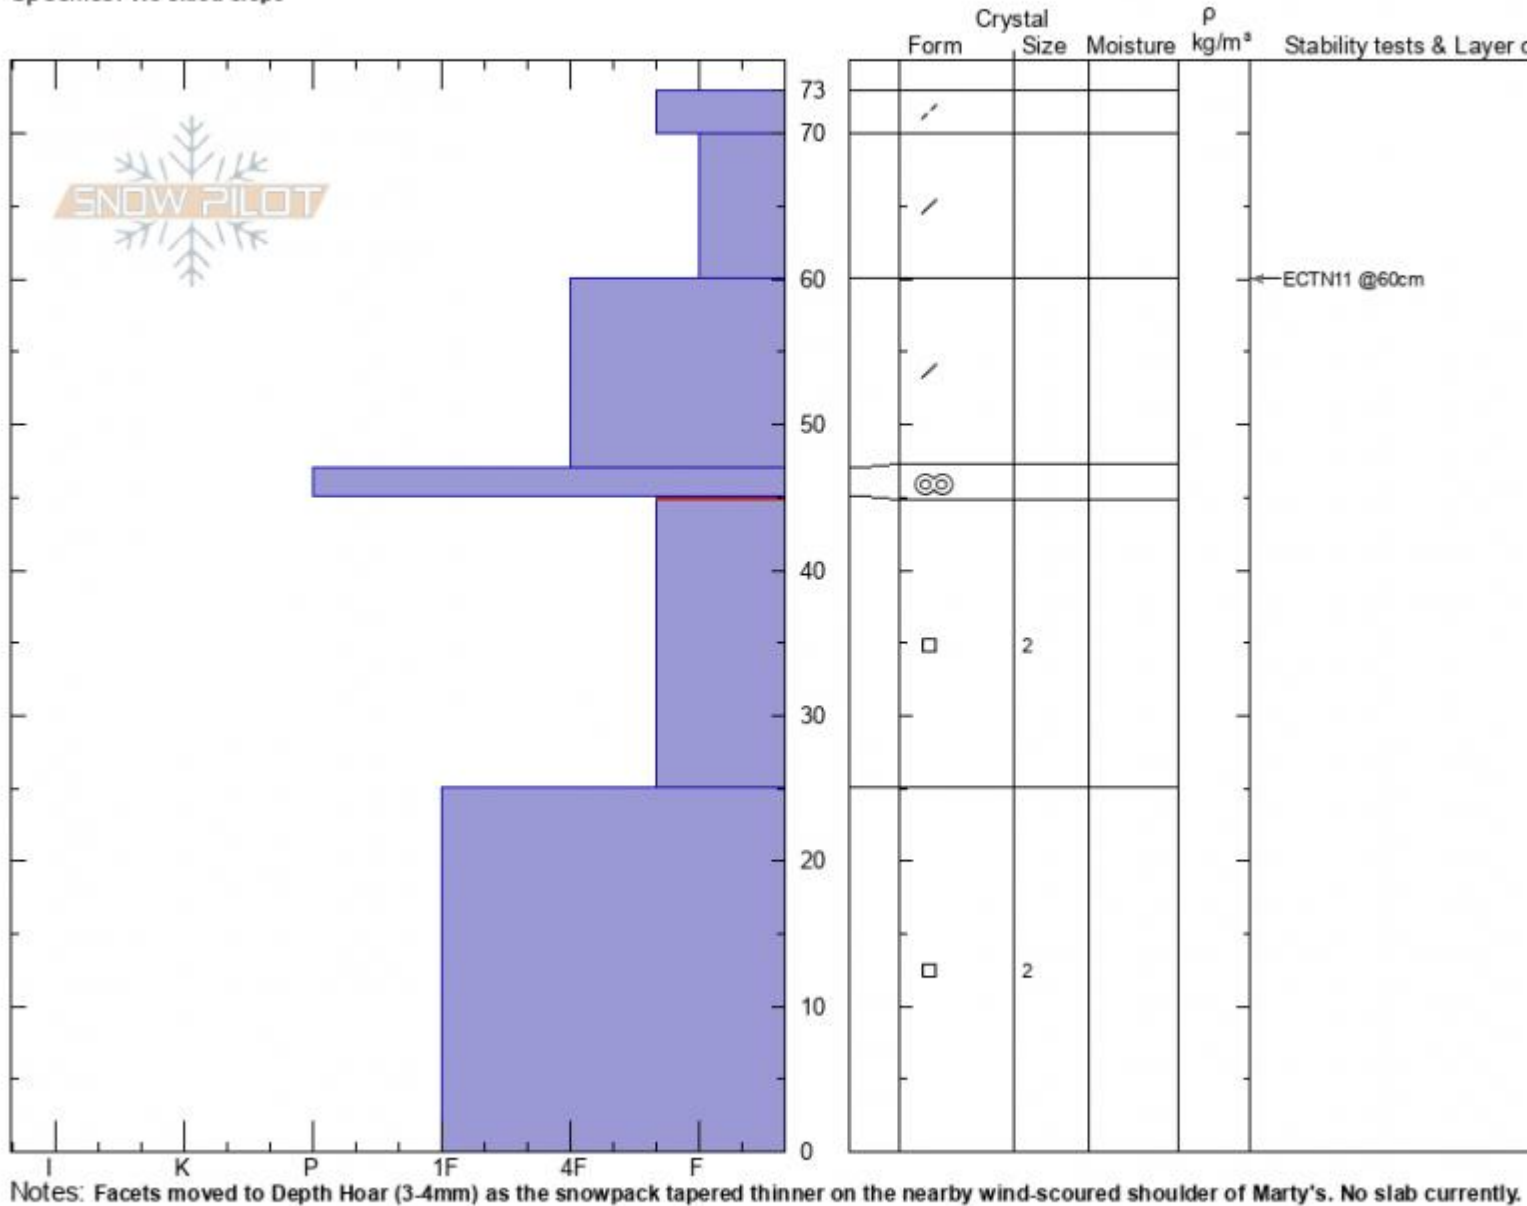

Marty's Slide Profile
Cooke City
MT
 Elevation: **9409 ft**
 Aspect: **210°**
 Specifics: **We skied slope**

Dave Zinn
12/21/2021 - 12:00pm
 Co-ord: **45.04202N, -109.94241W**
 Slope Angle: **38°**
 Wind Loading: **no**

Stability: **Good**
 Air Temperature:
 Sky Cover: **OVC**
 Precipitation: **NO**
 Wind: **SW**

HS: **73** Layer Notes:
 PF: **70** 45-25cm: **Problematic layer**

Advisory Region
 Cooke City
 Longitude
 -109.95W
 Latitude
 45.05N
 Cooke City, 2021-12-21