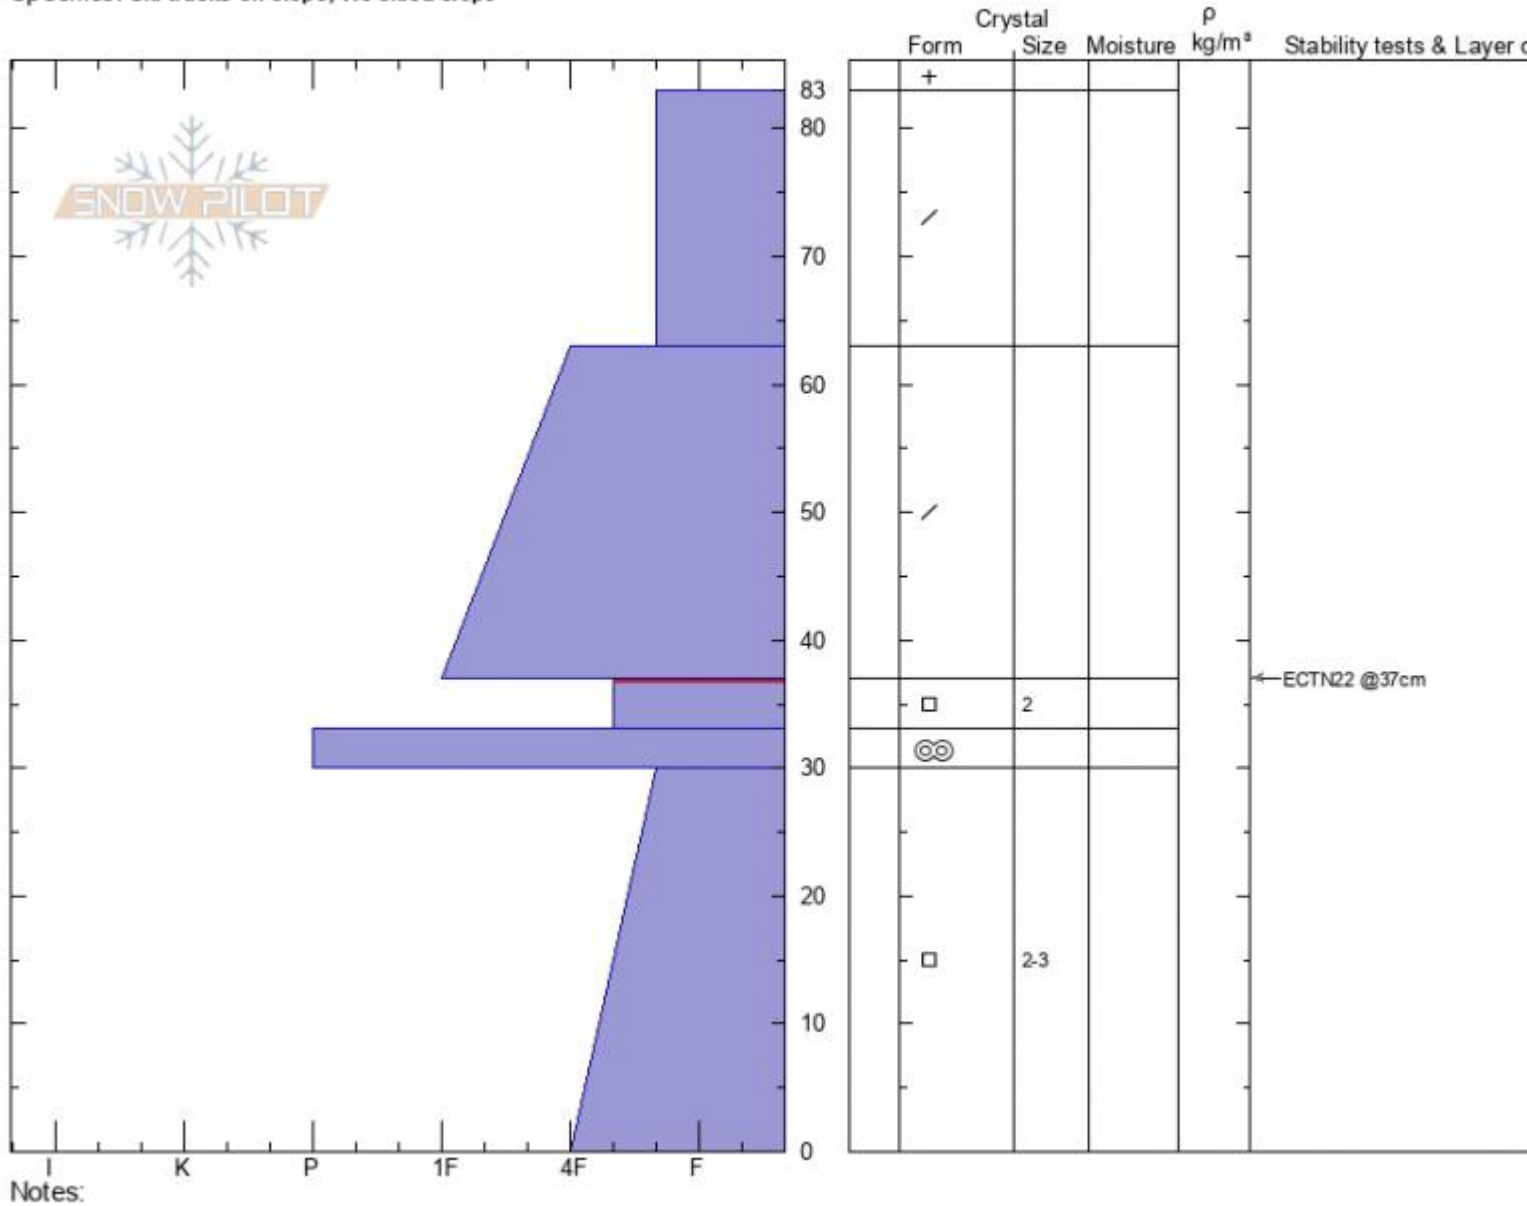

Upper Rasta Profile
 Cooke City
 MT
 Elevation: 9892 ft
 Aspect: 200°
 Specifics: Ski tracks on slope; We skied slope

Dave Zinn
 12/19/2021 - 3:00pm
 Co-ord: 45.07094N, -109.94493W
 Slope Angle: 33°
 Wind Loading: no

Stability: **Good**
 Air Temperature:
 Sky Cover: **OVC**
 Precipitation: **S1**
 Wind: **SW Moderate**

HS: **83** Layer Notes:
 PF: **80** 37-33cm: Problematic layer

Advisory Region
 Cooke City
 Longitude
 -109.95W
 Latitude
 45.07N
 Cooke City, 2021-12-21