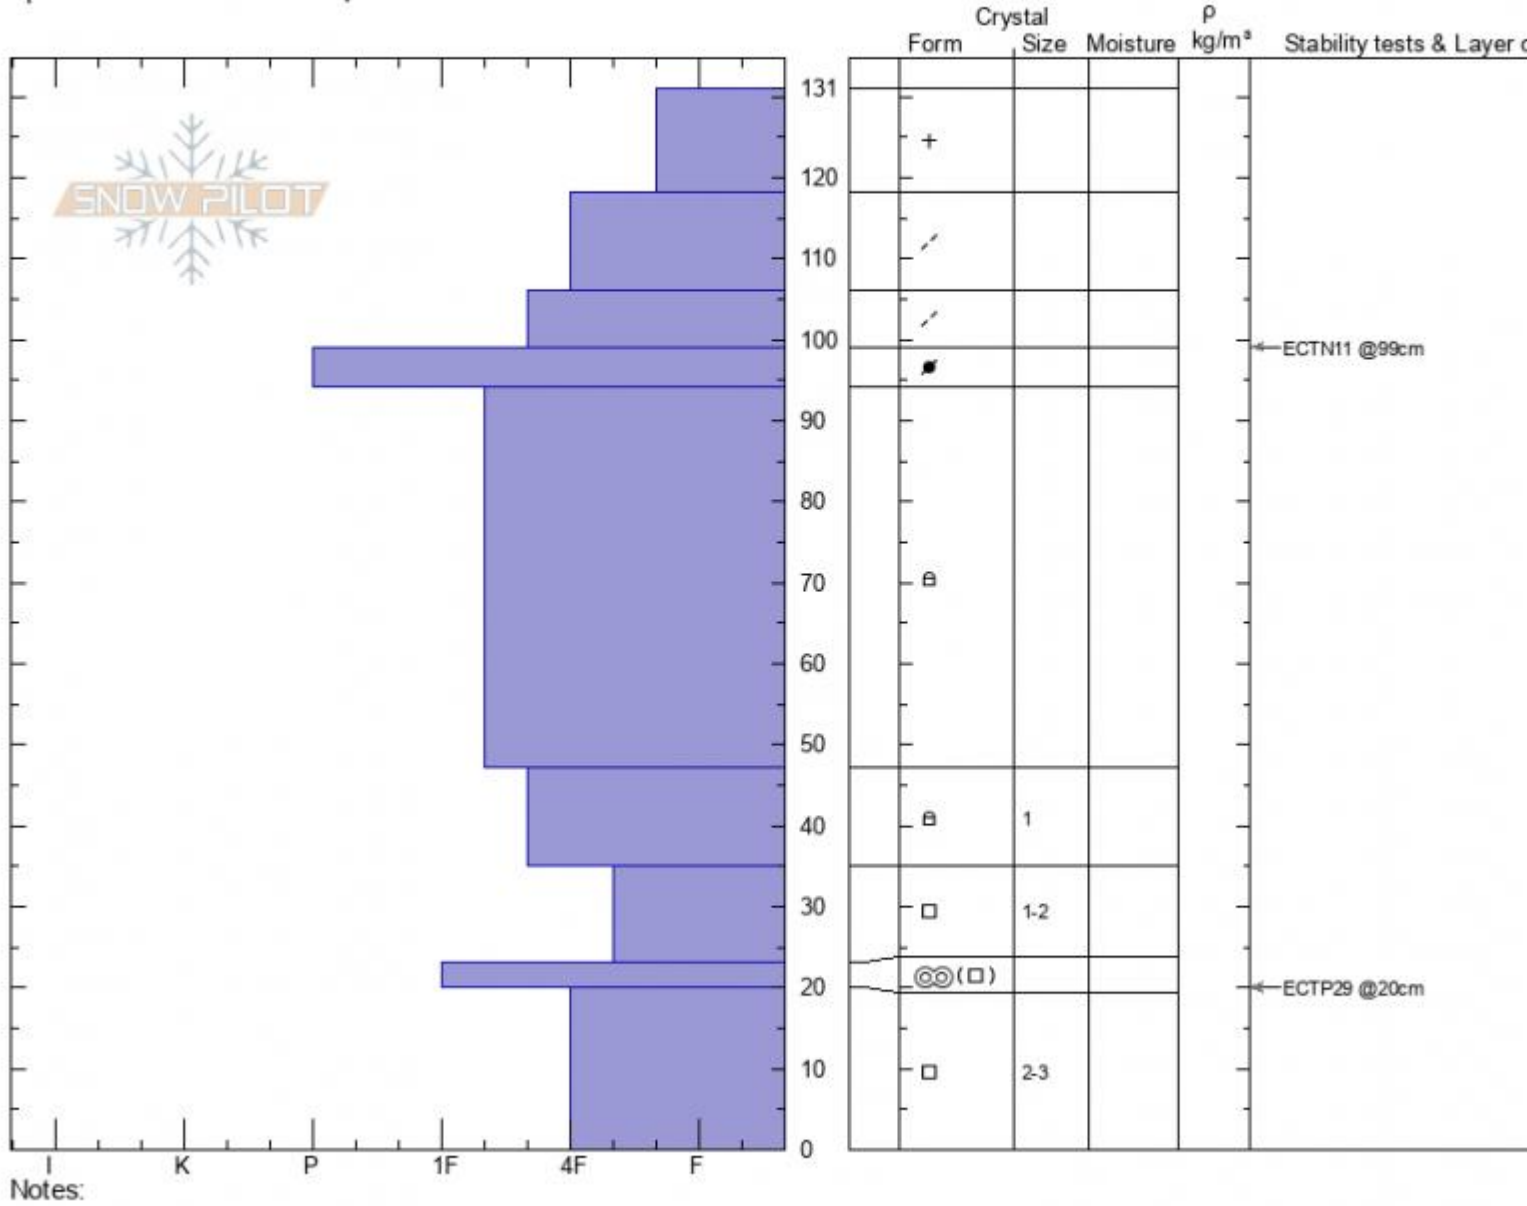

2nd yellow mule  
 Madison Range-N  
 MT  
 Elevation: 9365 ft  
 Aspect: 30°  
 Specifics: We snowmobiled slope

Hannah Marshall  
 12/21/2021 - 10:12am  
 Co-ord:  
 Slope Angle: 22°  
 Wind Loading:

Stability:  
 Air Temperature:  
 Sky Cover: **BKN**  
 Precipitation: **NO**  
 Wind:

HS:131 Layer Notes:  
 PF:90 20-0cm: Problematic layer

Advisory Region  
 Northern Madison  
 Longitude  
 -111.38W  
 Latitude  
 45.17N  
 Northern Madison, 2021-12-21