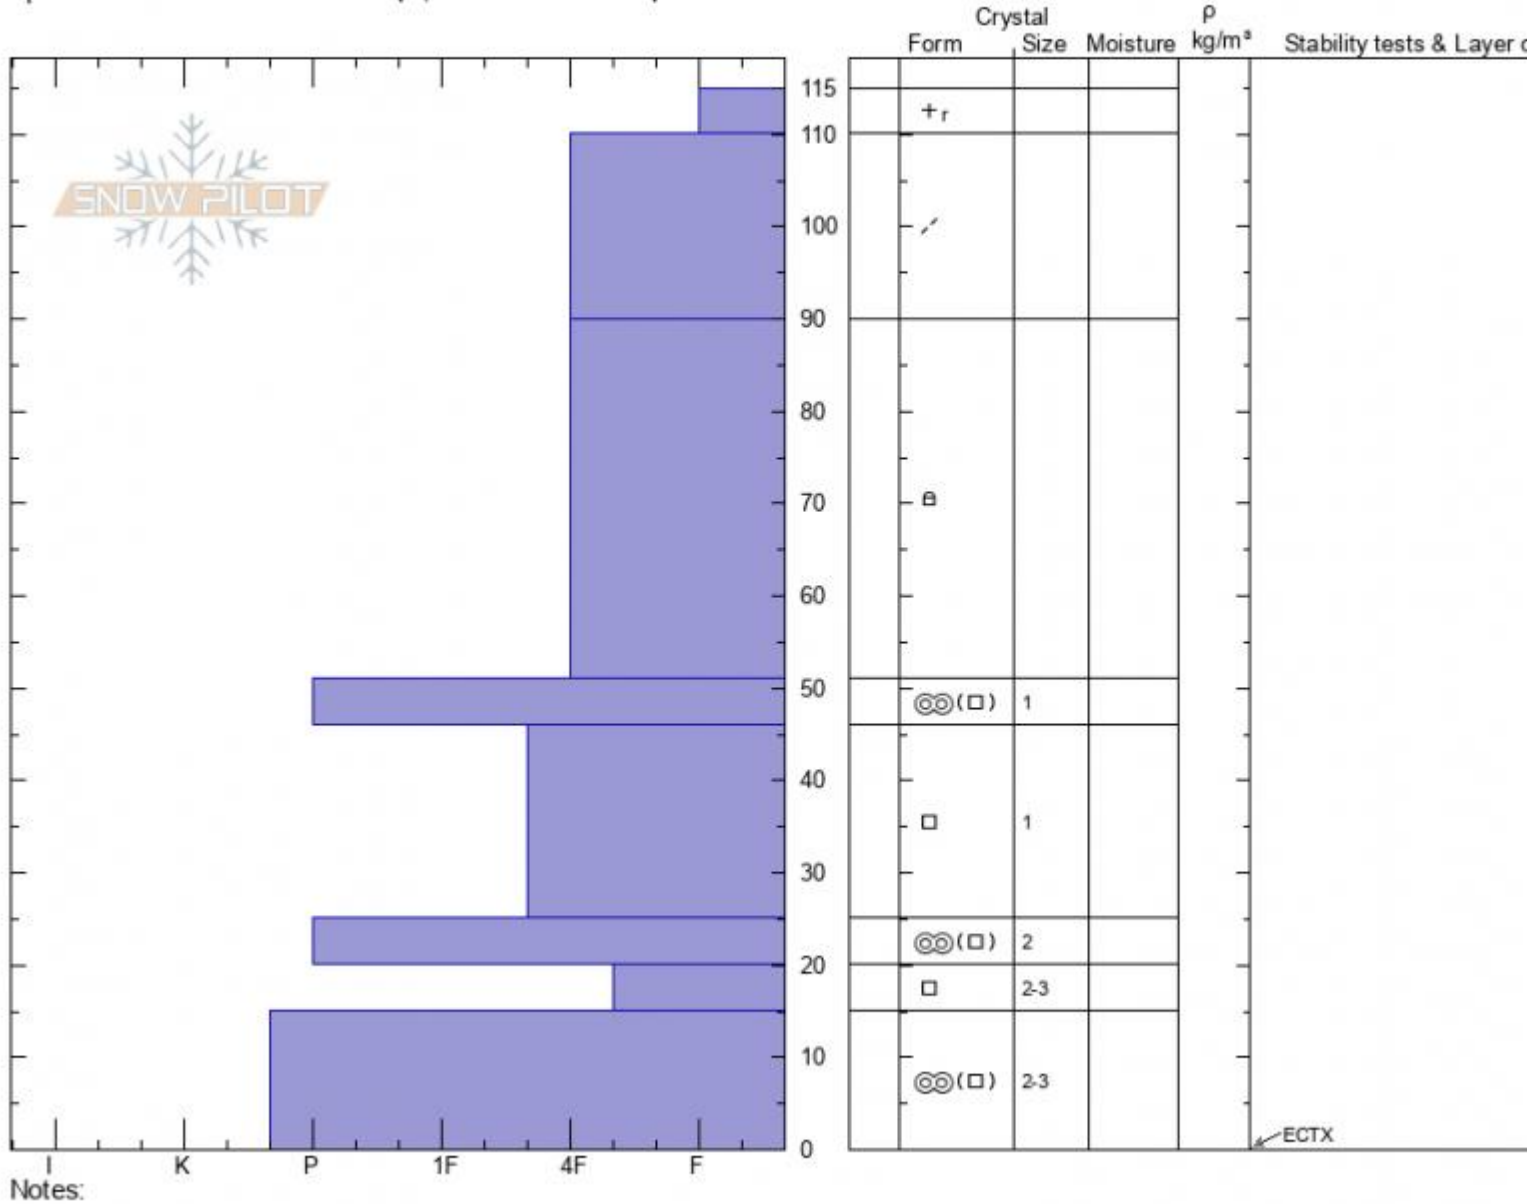

3rd yellow mule
Madison Range-N
MT

Hannah Marshall
12/21/2021 - 12:11pm

Stability:
Air Temperature:
Sky Cover: **BKN**
Precipitation: **NO**
Wind:

HS:115 Layer Notes:
PF:90

Elevation:
Aspect:
Specifics: Snowmobile tracks on slope; We snowmobiled slope

Advisory Region
Northern Madison
Longitude
-111.38W
Latitude
45.17N
Northern Madison, 2021-12-21