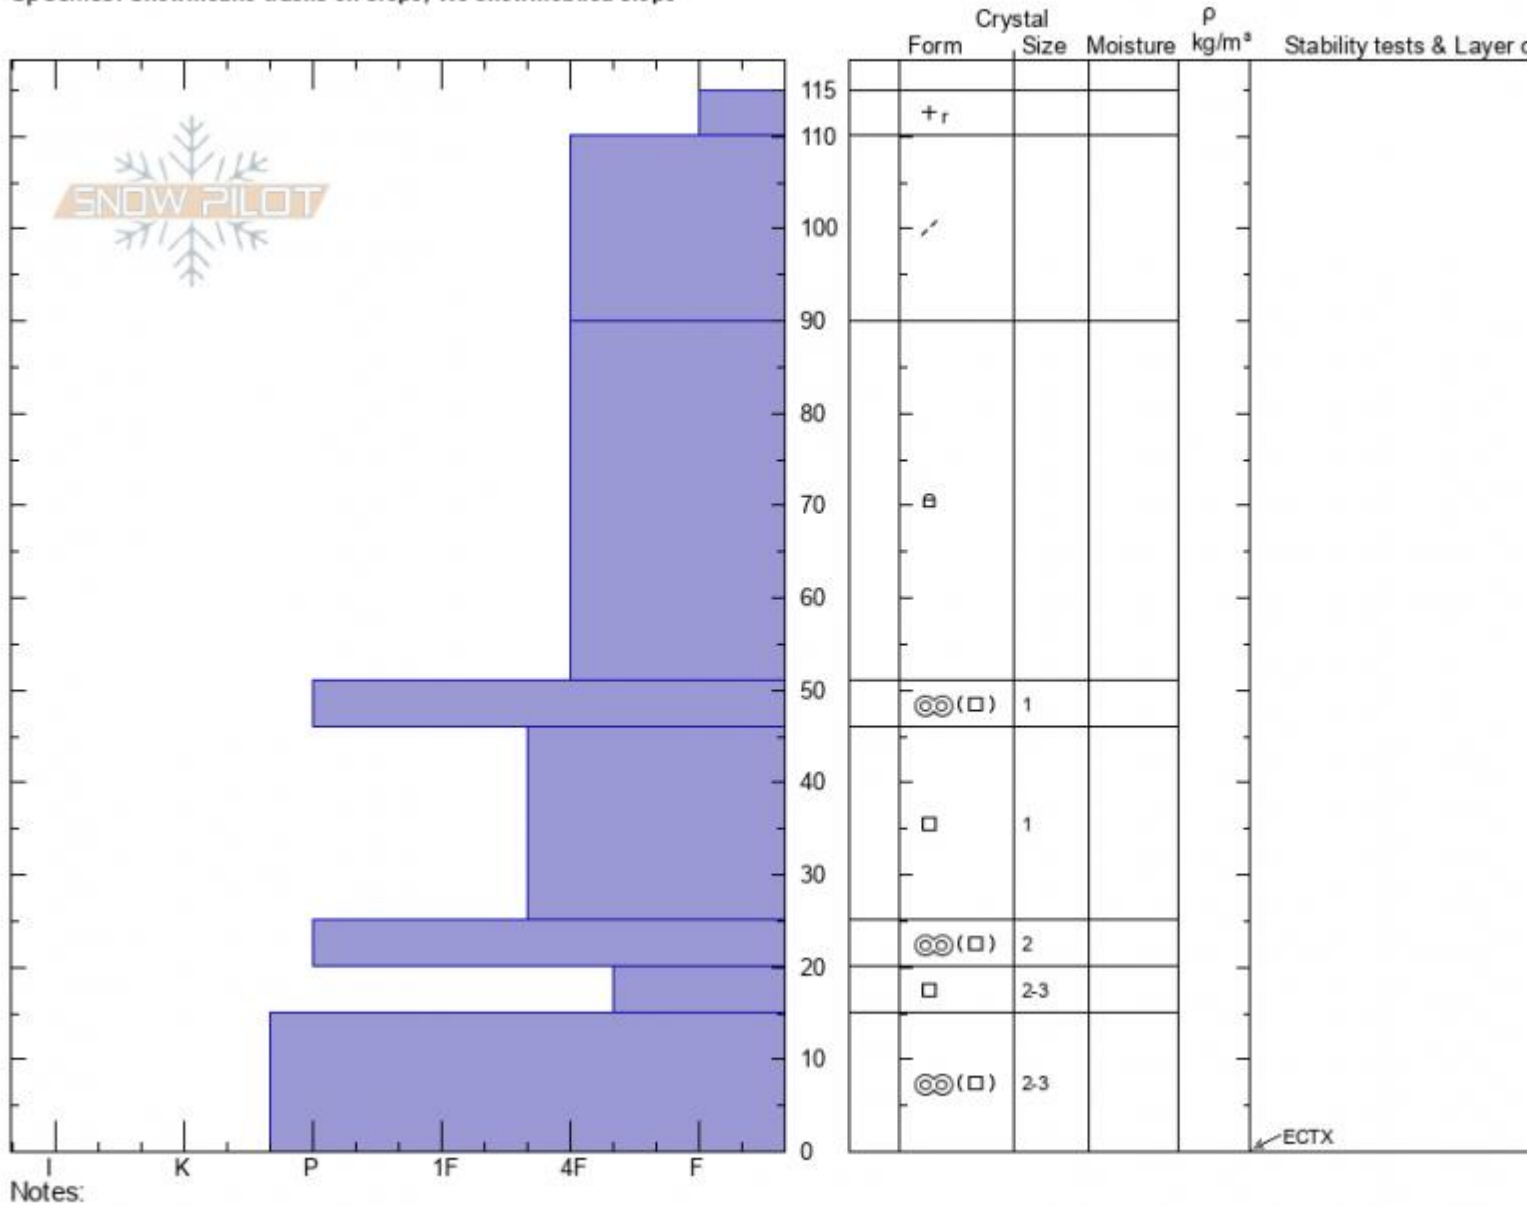

3rd yellow mule
Madison Range-N
MT

Hannah Marshall
12/21/2021 - 12:11pm

Stability:
Air Temperature:
Sky Cover: **BKN**
Precipitation: **NO**
Wind:

HS:115 Layer Notes:
PF:90

Elevation:
Aspect:
Specifics: Snowmobile tracks on slope; We snowmobiled slope

Advisory Region
Northern Madison
Longitude
-111.38W
Latitude
45.17N
Northern Madison, 2021-12-21