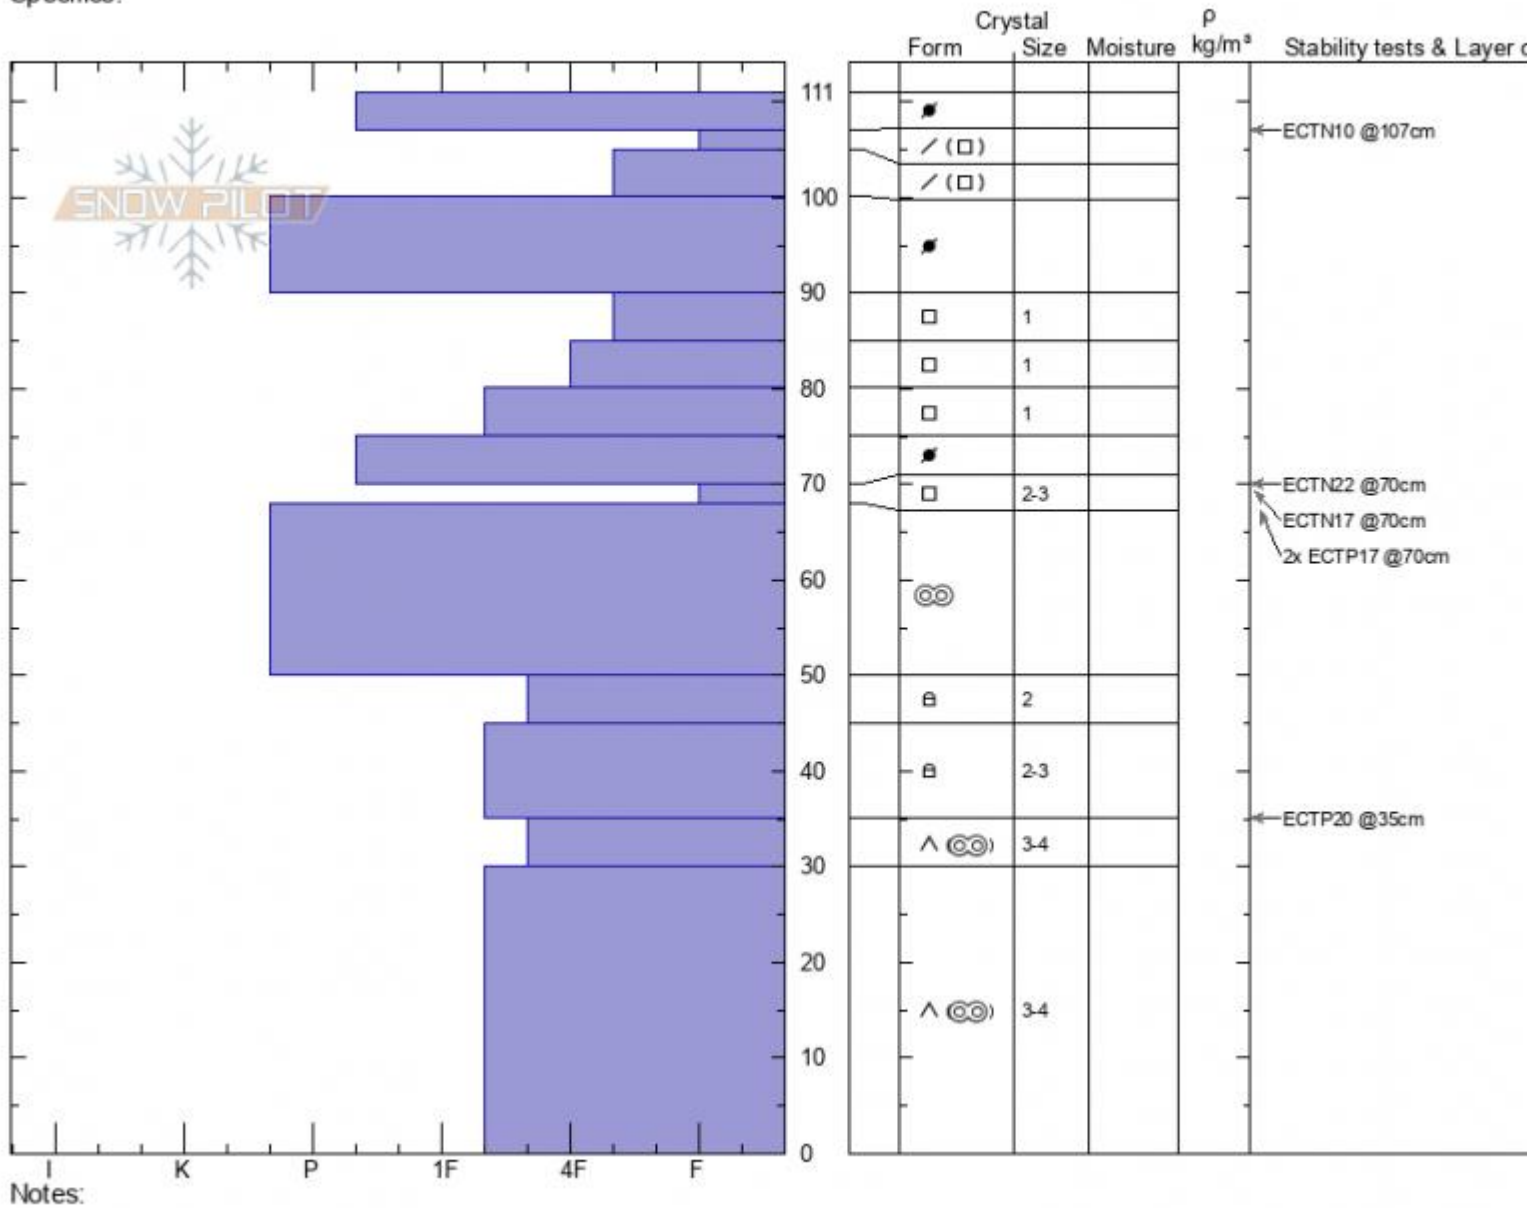

**Mt. Blackmore NE face**  
**Gallatin Range-N**  
**MT**  
 Elevation: **9848 ft**  
 Aspect: **80°**  
 Specifics:

**Alex Marienthal**  
**12/22/2021 - 10:45am**  
 Co-ord: **45.44542N, -111.00205W**  
 Slope Angle: **35°**  
 Wind Loading: **yes**

Stability:  
 Air Temperature:  
 Sky Cover: **BKN**  
 Precipitation: **NO**  
 Wind: **SW Moderate**

HS: **111**    Layer Notes:  
 PF: **55**    70-68cm: **Problematic layer**  
 PS: **12**

Advisory Region  
 Northern Gallatin  
 Longitude  
 -111.00W  
 Latitude  
 45.44N  
 Northern Gallatin, 2021-12-22