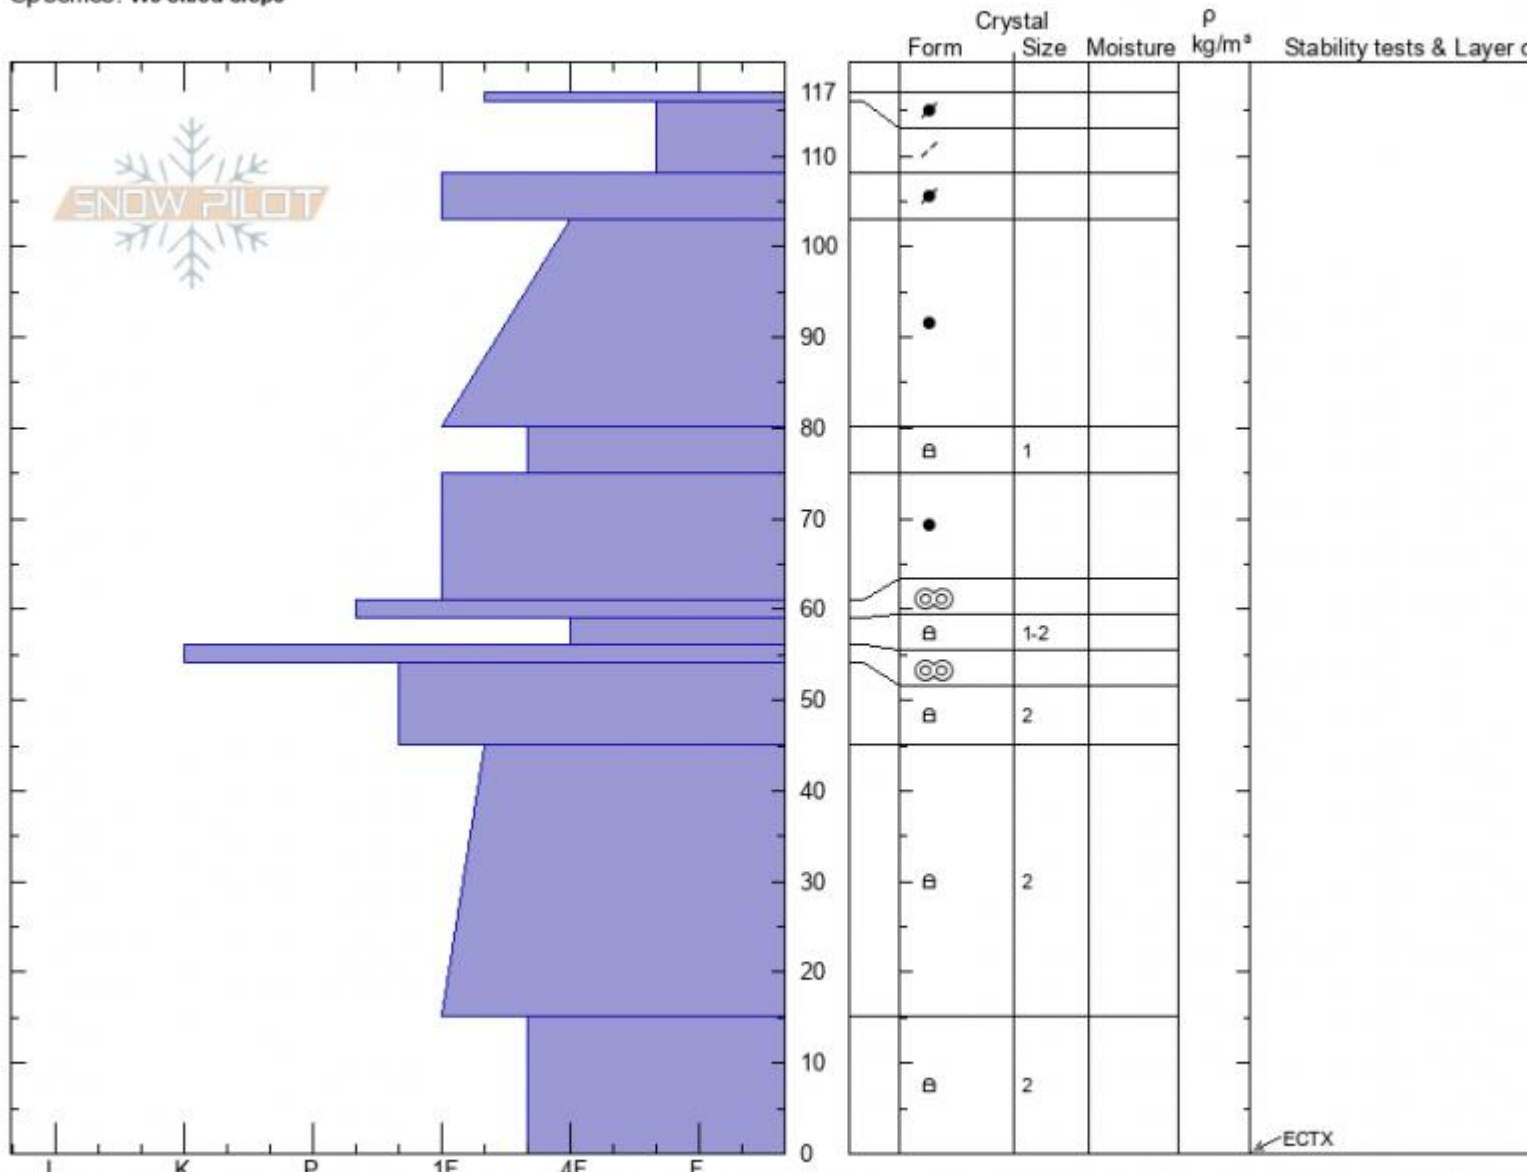

Saddle Peak
Bridger Range
MT
 Elevation: **8950 ft**
 Aspect: **90°**
 Specifics: **We skied slope**

Alex Marienthal
12/23/2021 - 10:30am
 Co-ord: **45.79356N, -110.93488W**
 Slope Angle: **33°**
 Wind Loading: **previous**

Stability:
 Air Temperature:
 Sky Cover: **OVC**
 Precipitation: **NO**
 Wind: **SW Light Breeze**

HS:117 Layer Notes:
 117-116cm: **Problematic layer**

Advisory Region
 Bridger Range
 Longitude
 -110.94W
 Latitude
 45.79N
 Bridger Range, 2021-12-23