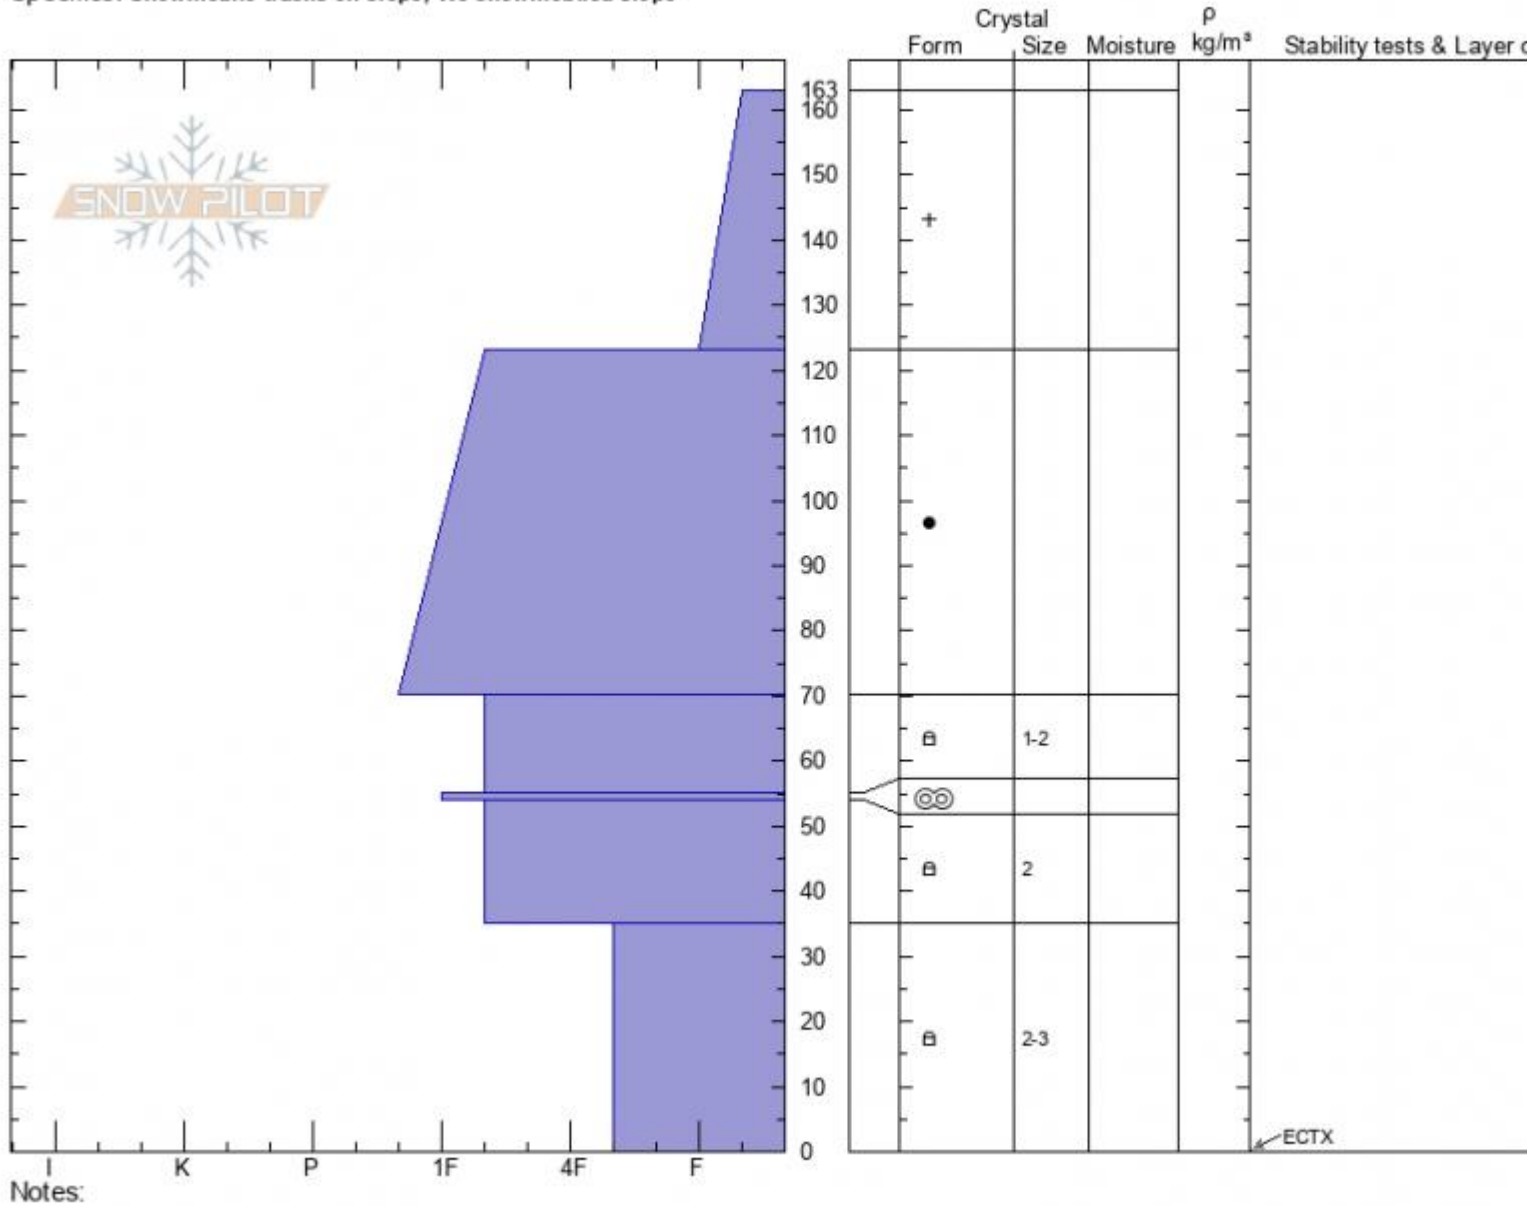

Sage Basin
 Madison Range-S
 MT
 Elevation: 9000 ft
 Aspect: 25°
 Specifics: Snowmobile tracks on slope; We snowmobiled slope

Ian Hoyer
 12/24/2021 - 12:00pm
 Co-ord: 44.94676N, -111.30060W
 Slope Angle: 28°
 Wind Loading: previous

Stability: Fair
 Air Temperature:
 Sky Cover: OVC
 Precipitation: S-1
 Wind: Calm

HS:163 Layer Notes:
 35-0cm: Problematic layer

Advisory Region
 Southern Madison
 Longitude
 -111.27W
 Latitude
 45.06N
 Southern Madison, 2021-12-24