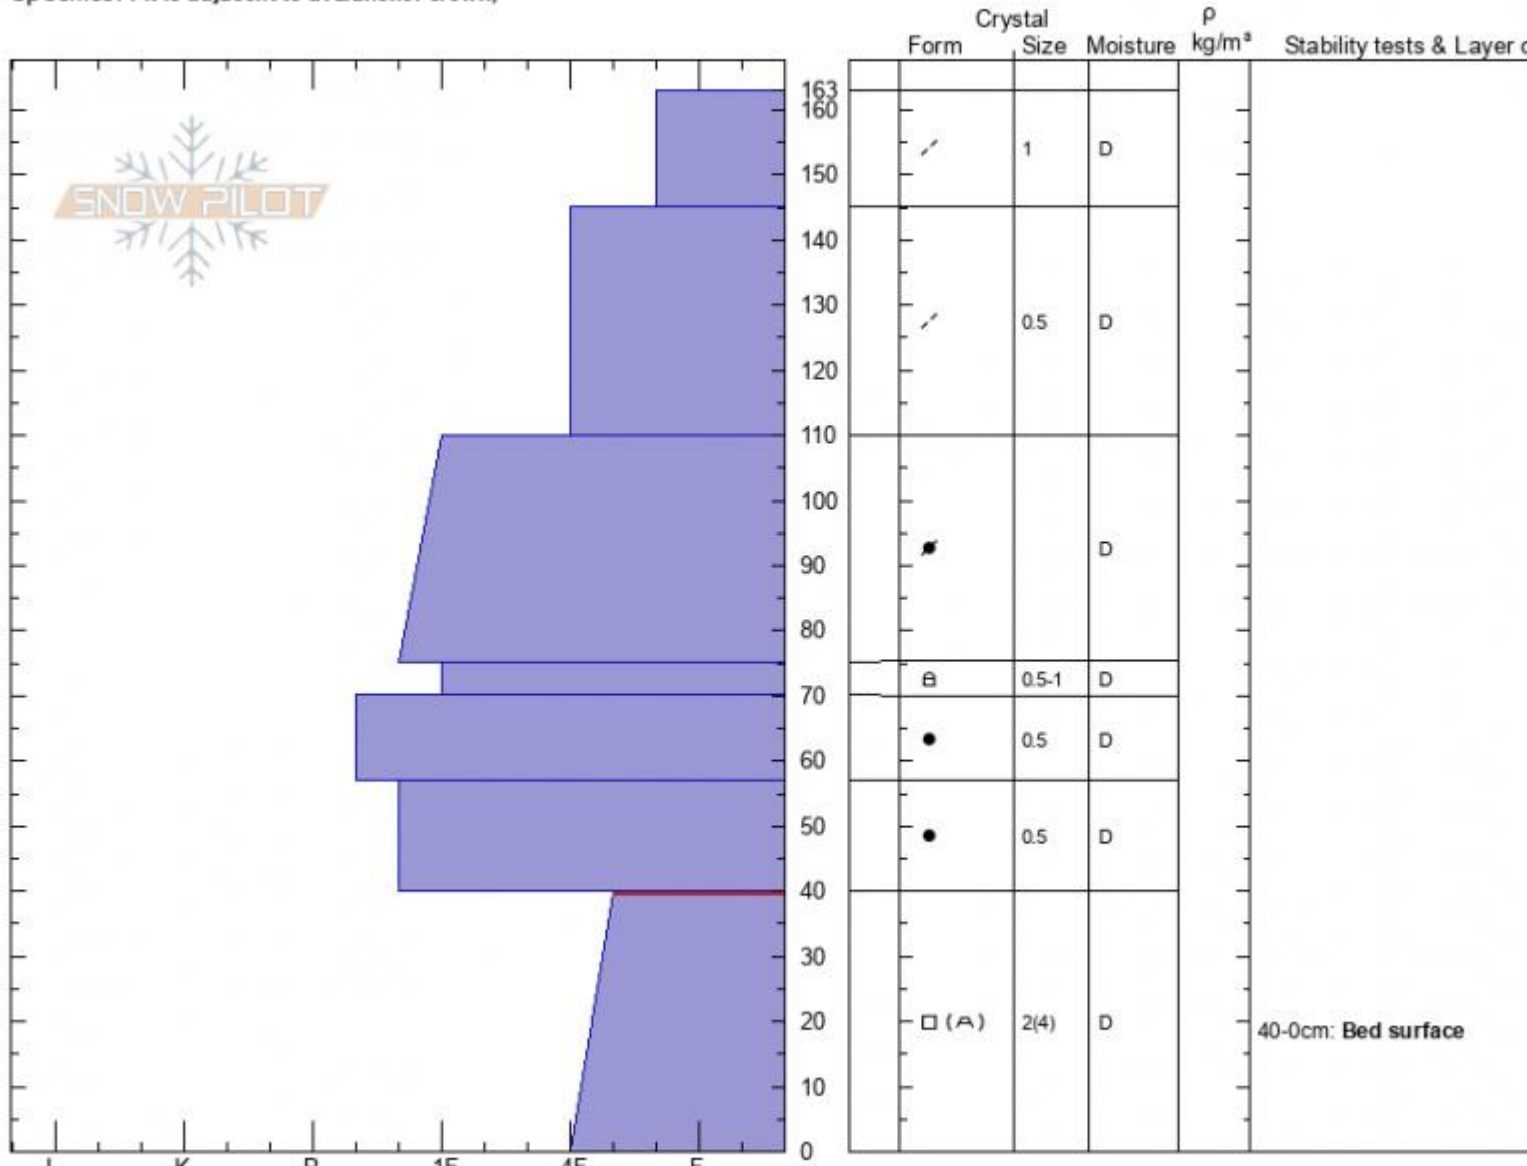

Scotch Bonnet Crown
 Beartooths
 MT
 Elevation: 10000 ft
 Aspect: 130°
 Specifics: Pit is adjacent to avalanche: crown;

Doug Chabot-Admin
 12/28/2021 - 9:55am
 Co-ord: 45.07147N, -109.94407W
 Slope Angle: 33°
 Wind Loading: previous

Stability: **Poor**
 Air Temperature: **-23°C**
 Sky Cover: **OVC**
 Precipitation: **NO**
 Wind: **SW Moderate**

HS:163 Layer Notes:
 40-0cm: Bed surface
 40-0cm: Problematic layer

Notes: This pit was dug in the crown of the avalanche that killed 2 snowmobilers on December 27, 2021.

Advisory Region
 Cooke City
 Longitude
 -109.95W
 Latitude
 45.06N

Avalanche Details: [Double Avalanche Fatality, Scotch Bonnet Mountain](#)
 Cooke City, 2021-12-29