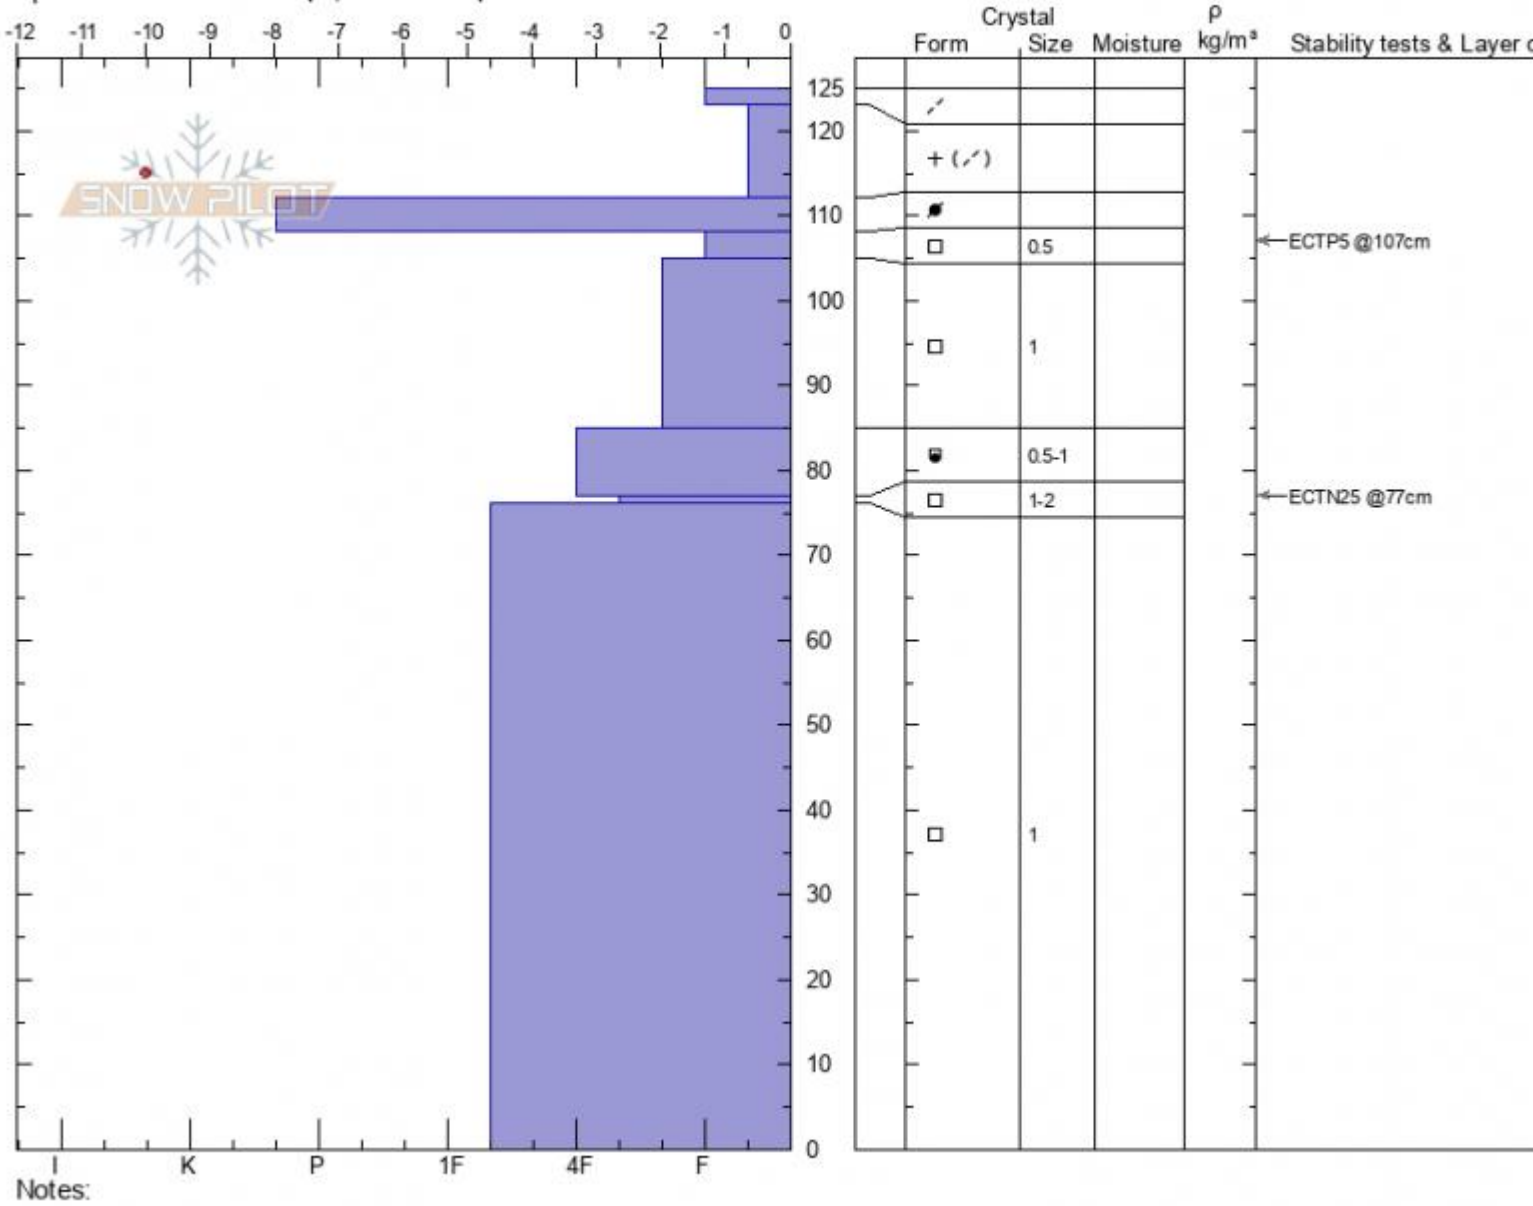

Football Field  
 Bridger Range  
 MT  
 Elevation: 8370 ft  
 Aspect: 100°  
 Specifics: Ski tracks on slope; We skied slope

Alex Marienthal  
 01/01/2022 - 11:15am  
 Co-ord: 45.79789N, -110.93296W  
 Slope Angle: 35°  
 Wind Loading: previous

Stability: Fair  
 Air Temperature: -17°C  
 Sky Cover: CLR  
 Precipitation: NO  
 Wind: W Calm

HS:125 Layer Notes:  
 108-105cm: Problematic layer

Advisory Region  
 Bridger Range  
 Longitude  
 -110.94W  
 Latitude  
 45.79N  
 Bridger Range, 2022-01-01