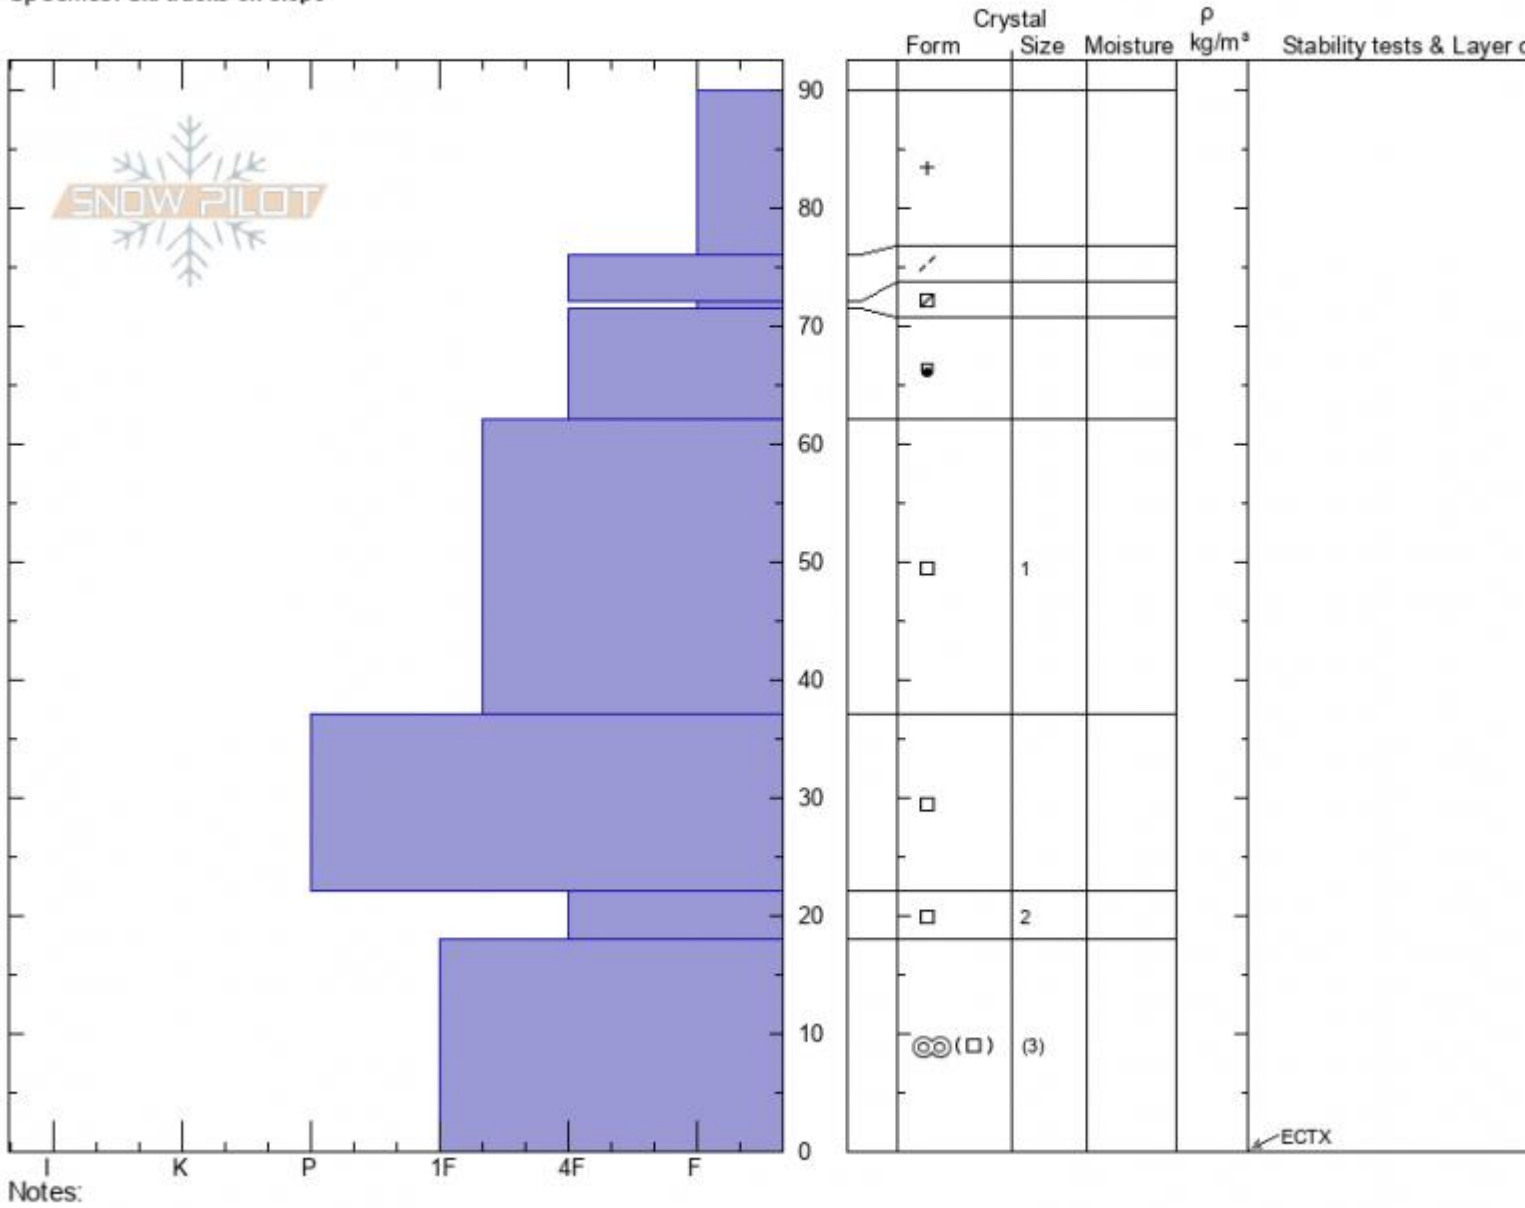

Bacon Rind SE
Madison Range-N
MT
 Elevation: **8700 ft**
 Aspect: **150°**
 Specifics: **Ski tracks on slope**

Ian Hoyer
01/06/2022 - 11:00am
 Co-ord: **44.96611N, -111.09976W**
 Slope Angle: **23°**
 Wind Loading: **no**

Stability: **Good**
 Air Temperature:
 Sky Cover: **OVC**
 Precipitation: **S-1**
 Wind: **Calm**

HS:90 **Layer Notes:**
 22-18cm: **Problematic layer**

Advisory Region
 Southern Madison
 Longitude
 -111.10W
 Latitude
 44.96N
 Southern Madison, 2022-01-06