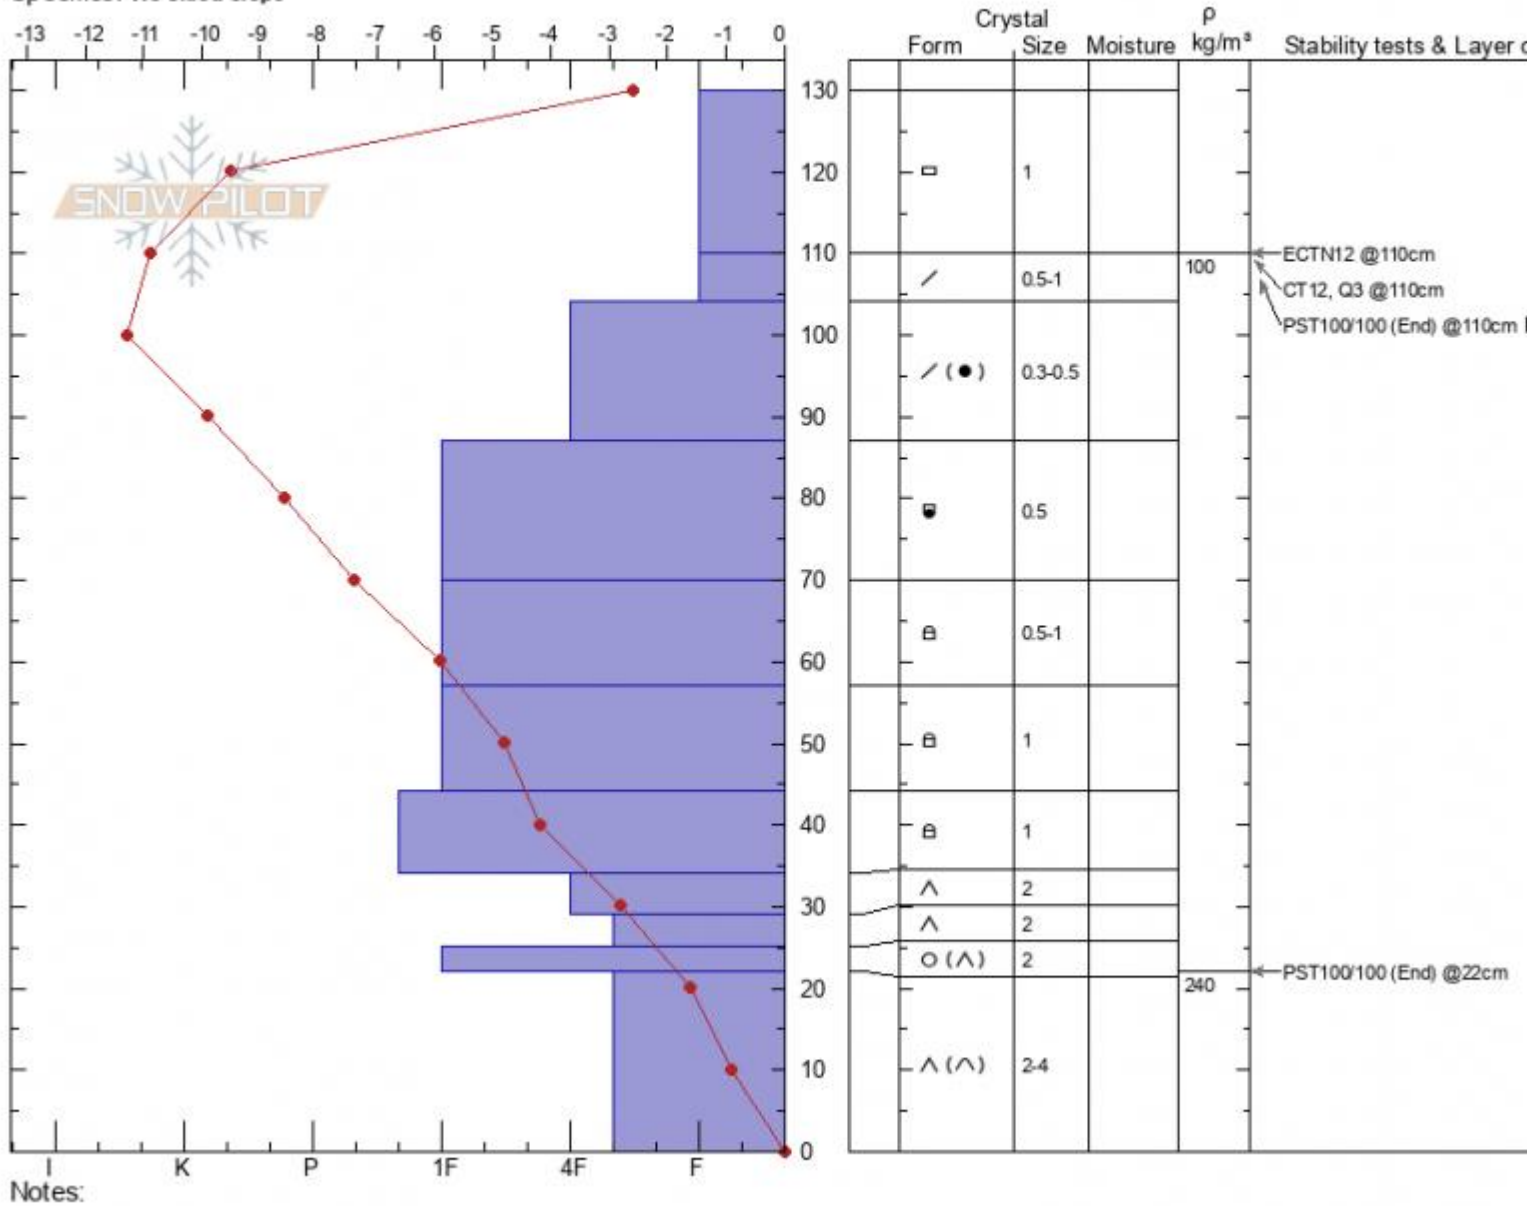

**Bacon Rind Skillet
Madison Range-S
MT**

Elevation: **8789 ft**
Aspect: **90°**
Specifics: **We skied slope**

Erika Birkeland
01/06/2022 - 11:30am
Co-ord: **44.96778N, -111.09723W**
Slope Angle: **26°**
Wind Loading:

Stability: **HS:130**
Air Temperature: **-3.2°C**
Sky Cover: **OVC**
Precipitation: **S-1**
Wind: **Calm**

Layer Notes:

Advisory Region
Southern Madison
Longitude
-111.10W
Latitude
44.96N
Southern Madison, 2022-01-07