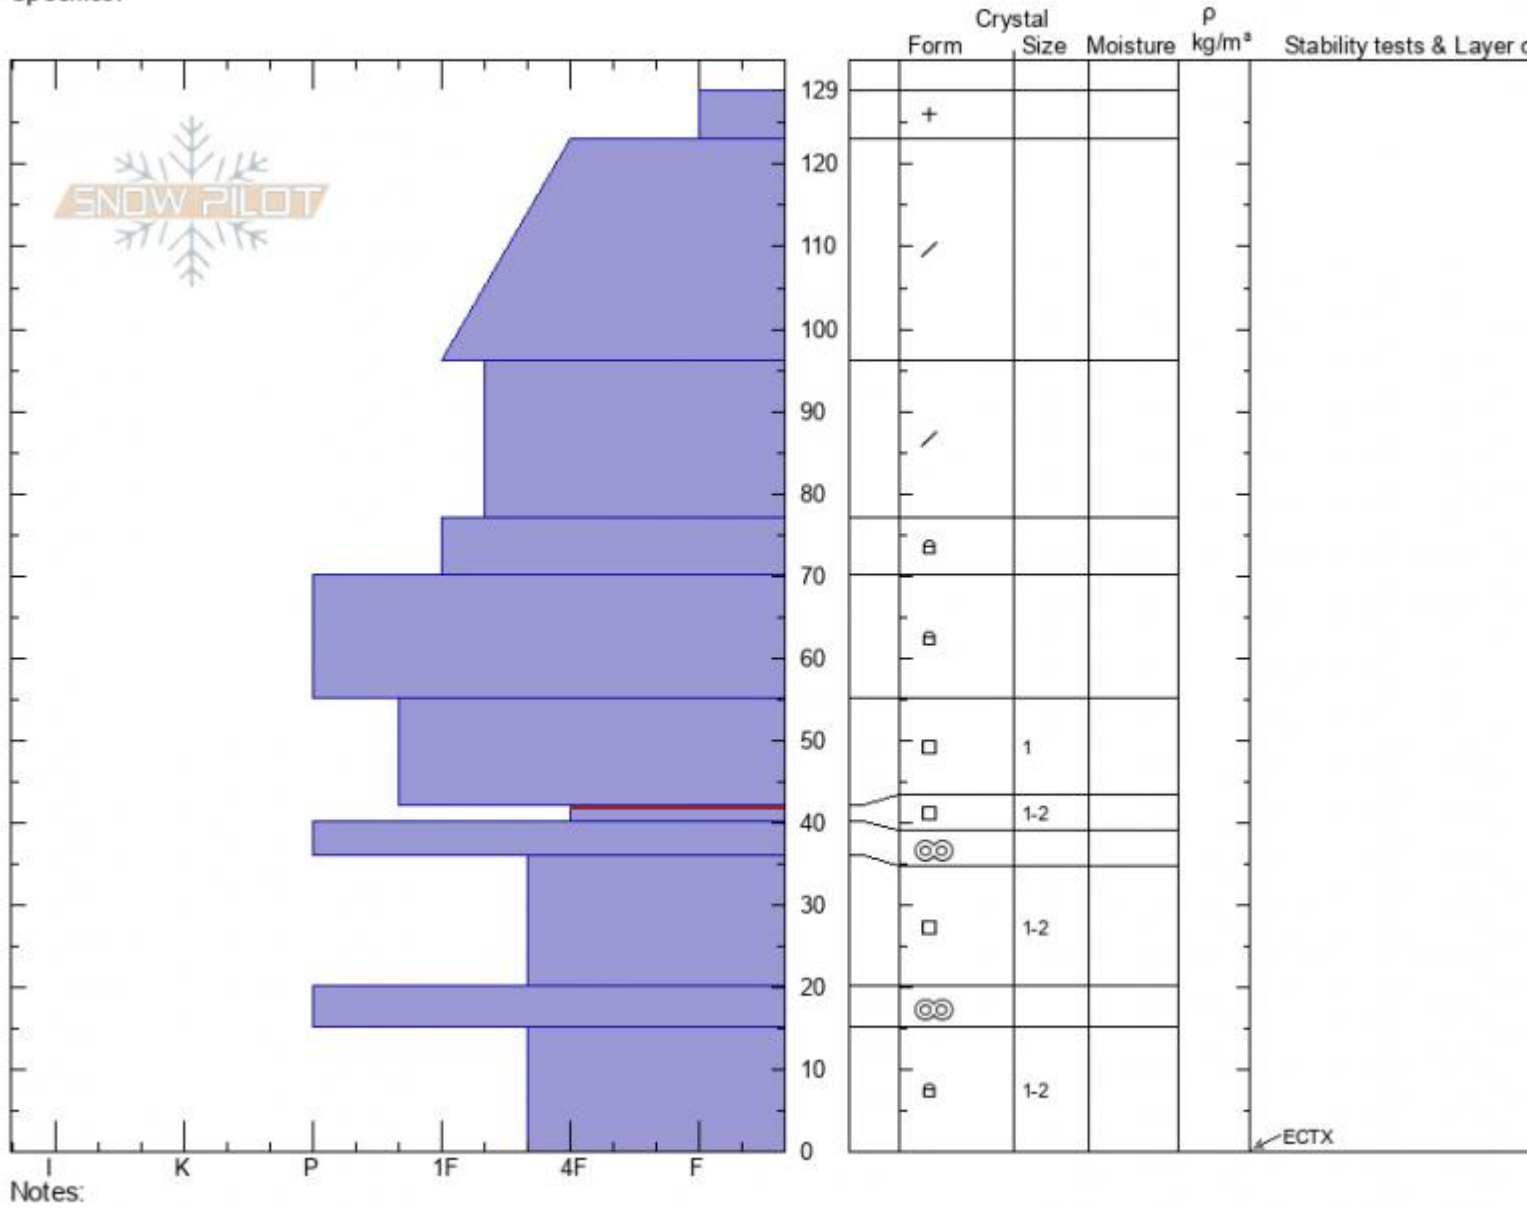

Divide Peak South Face
Gallatin Range-N
MT
 Elevation: **9620 ft**
 Aspect: **175°**
 Specifics:

Dave Zinn
01/03/2022 - 2:00pm
 Co-ord: **45.40245N, -110.97065W**
 Slope Angle: **30°**
 Wind Loading: **no**

Stability: **Very Good**
 Air Temperature:
 Sky Cover: **BKN**
 Precipitation: **NO**
 Wind: **SW Light Breeze**

HS: **129** Layer Notes:
 42-40cm: **Problematic layer**

Advisory Region
 Northern Gallatin
 Longitude
 -110.98W
 Latitude
 45.40N
 Northern Gallatin, 2022-01-07