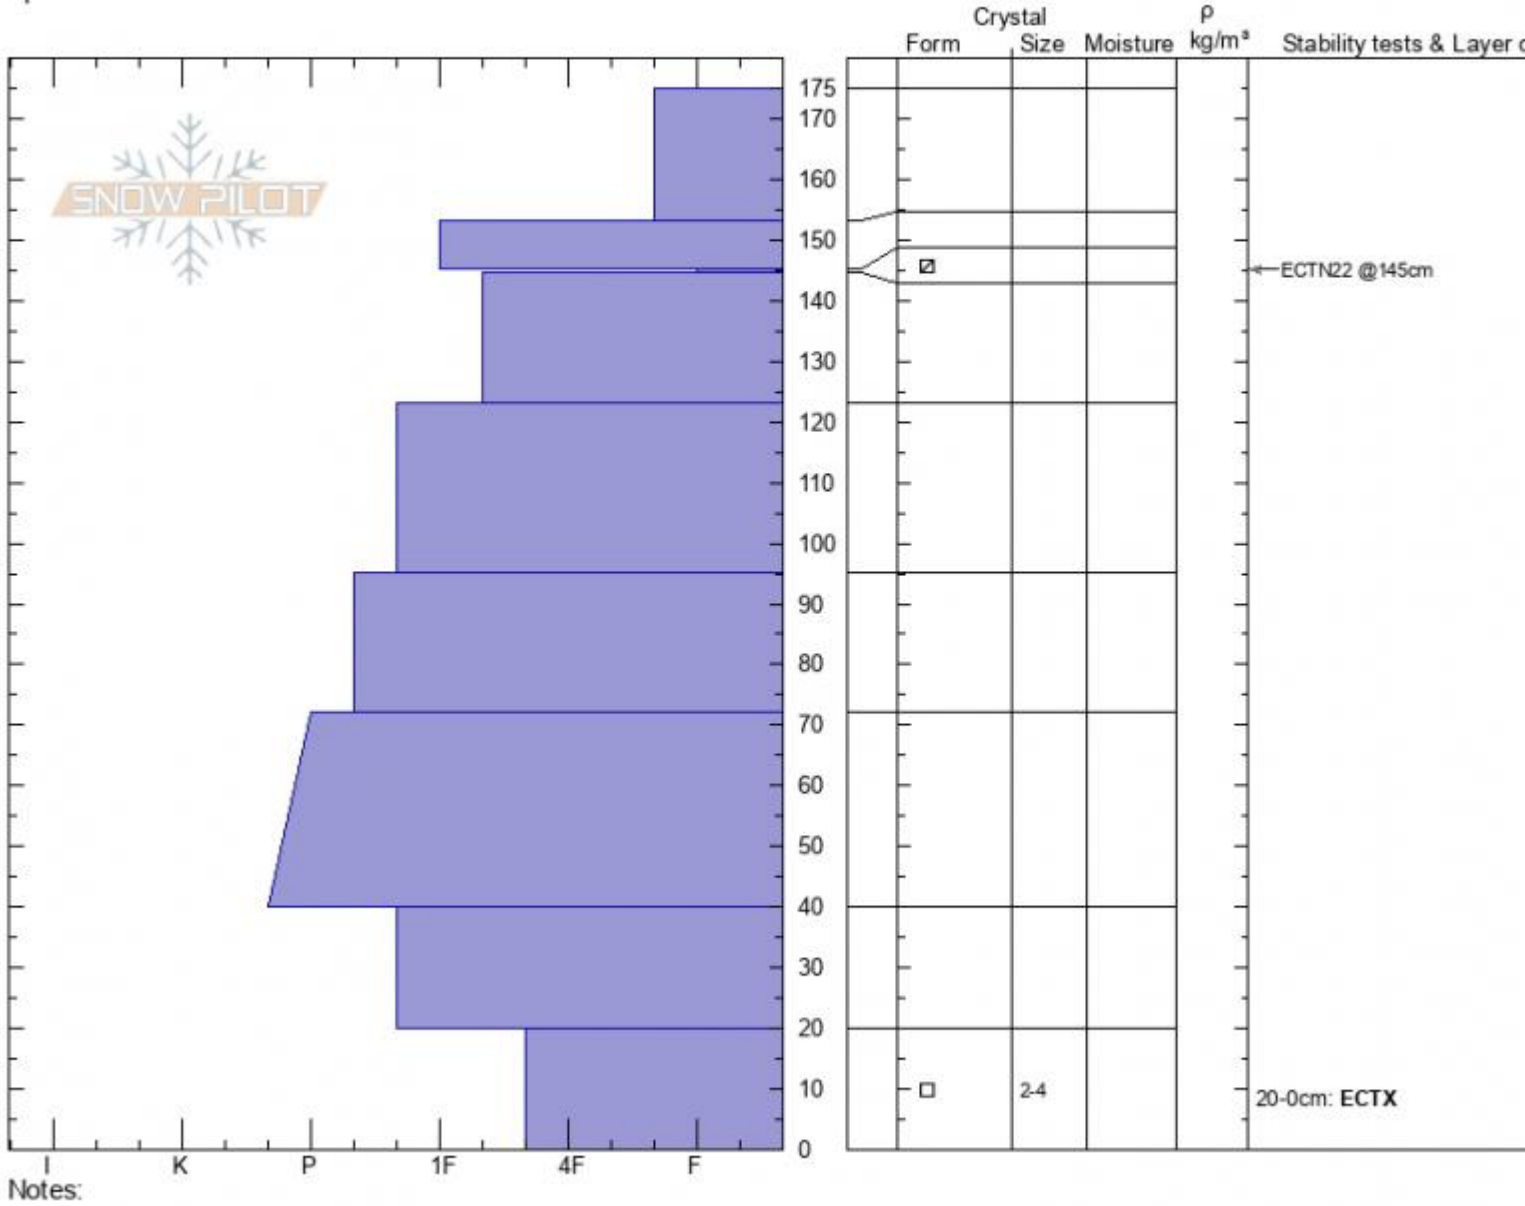

Marge's
Lionhead Range
MT
Elevation: 9000 ft
Aspect: 45°
Specifics:

Ian Hoyer
01/11/2022 - 2:30pm
Co-ord: 44.71662N, -111.31890W
Slope Angle: 30°
Wind Loading: previous

Stability: **Good**
Air Temperature:
Sky Cover: **OVC**
Precipitation: **NO**
Wind: **E Light Breeze**

HS:175
PF: 30
Layer Notes:
145-144.5cm: Problematic layer
20-0cm: ECTX

Advisory Region
Lionhead Range
Longitude
-111.32W
Latitude
44.71N
Lionhead Range, 2022-01-11