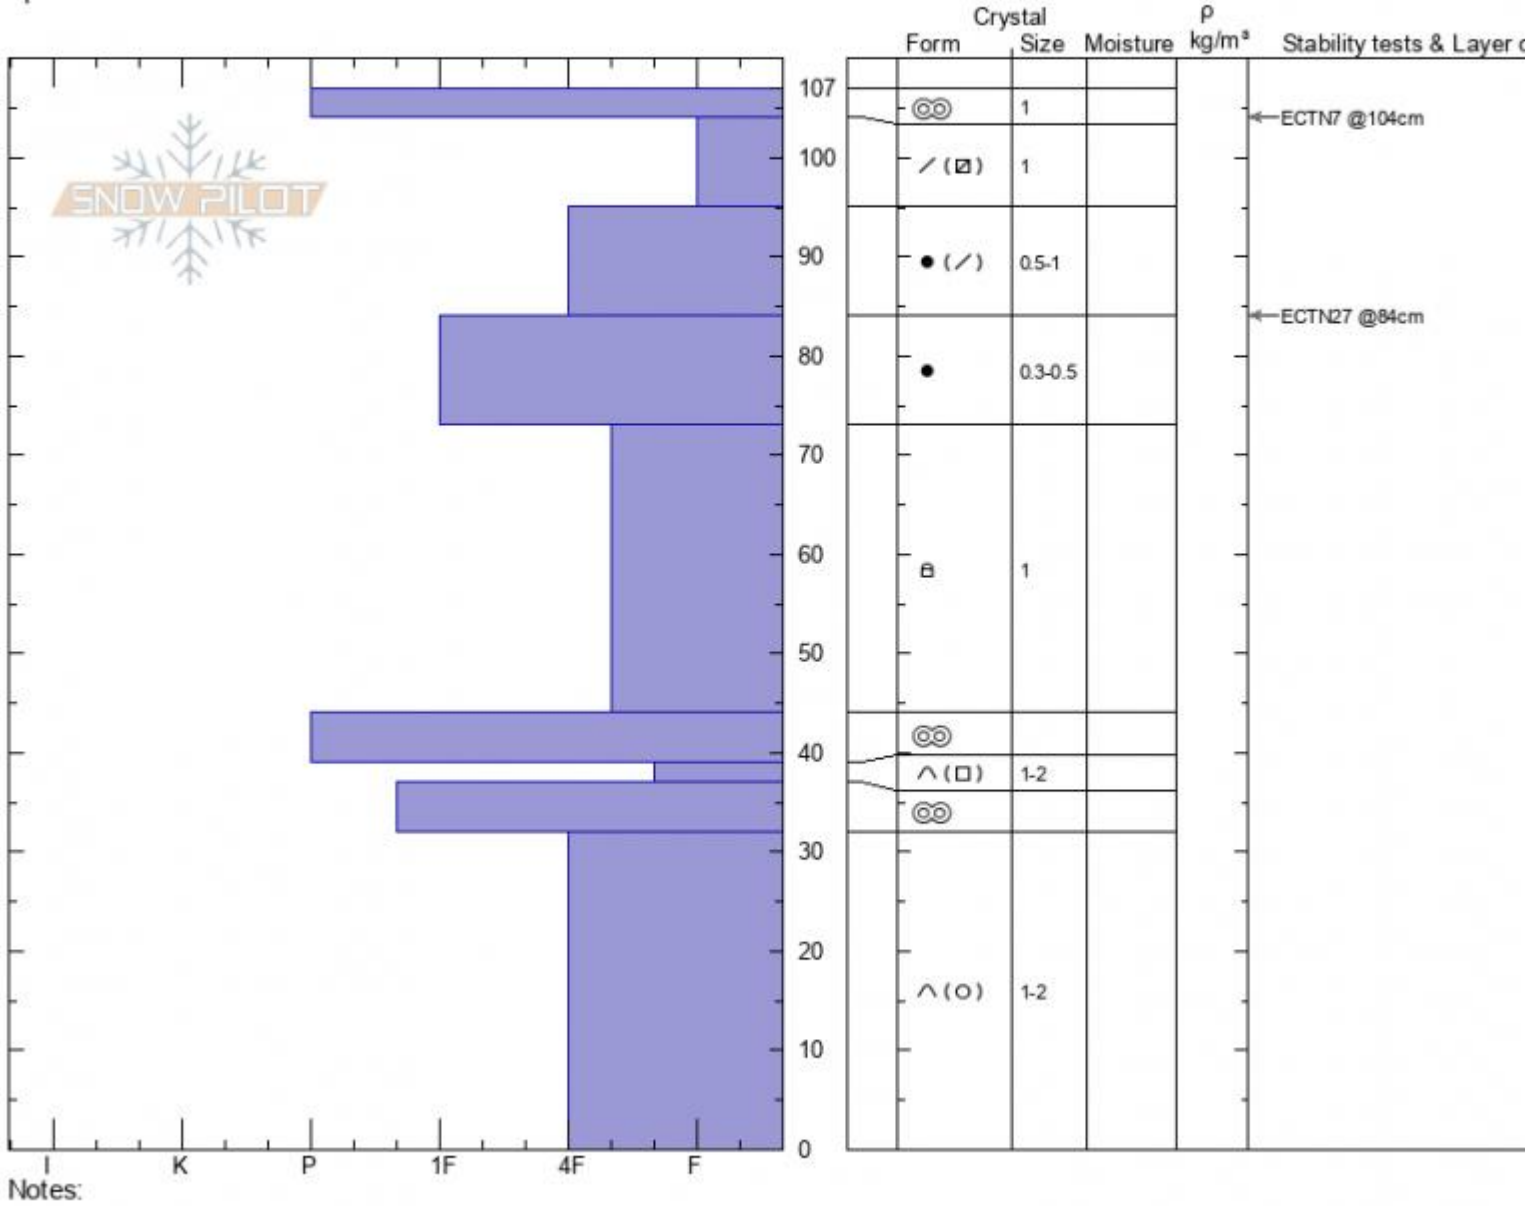

Divide Peak
Gallatin Range-N
MT
 Elevation: **9390 ft**
 Aspect: **162°**
 Specifics:

Erika Birkeland
01/11/2022 - 11:00am
 Co-ord: **45.40149N, -110.97092W**
 Slope Angle: **27°**
 Wind Loading: **no**

Stability:
 Air Temperature:
 Sky Cover: **OVC**
 Precipitation: **NO**
 Wind: **Calm**

HS:**107** Layer Notes:
 PF:**65**

Advisory Region
 Northern Gallatin
 Longitude
 -110.98W
 Latitude
 45.40N
 Northern Gallatin, 2022-01-11