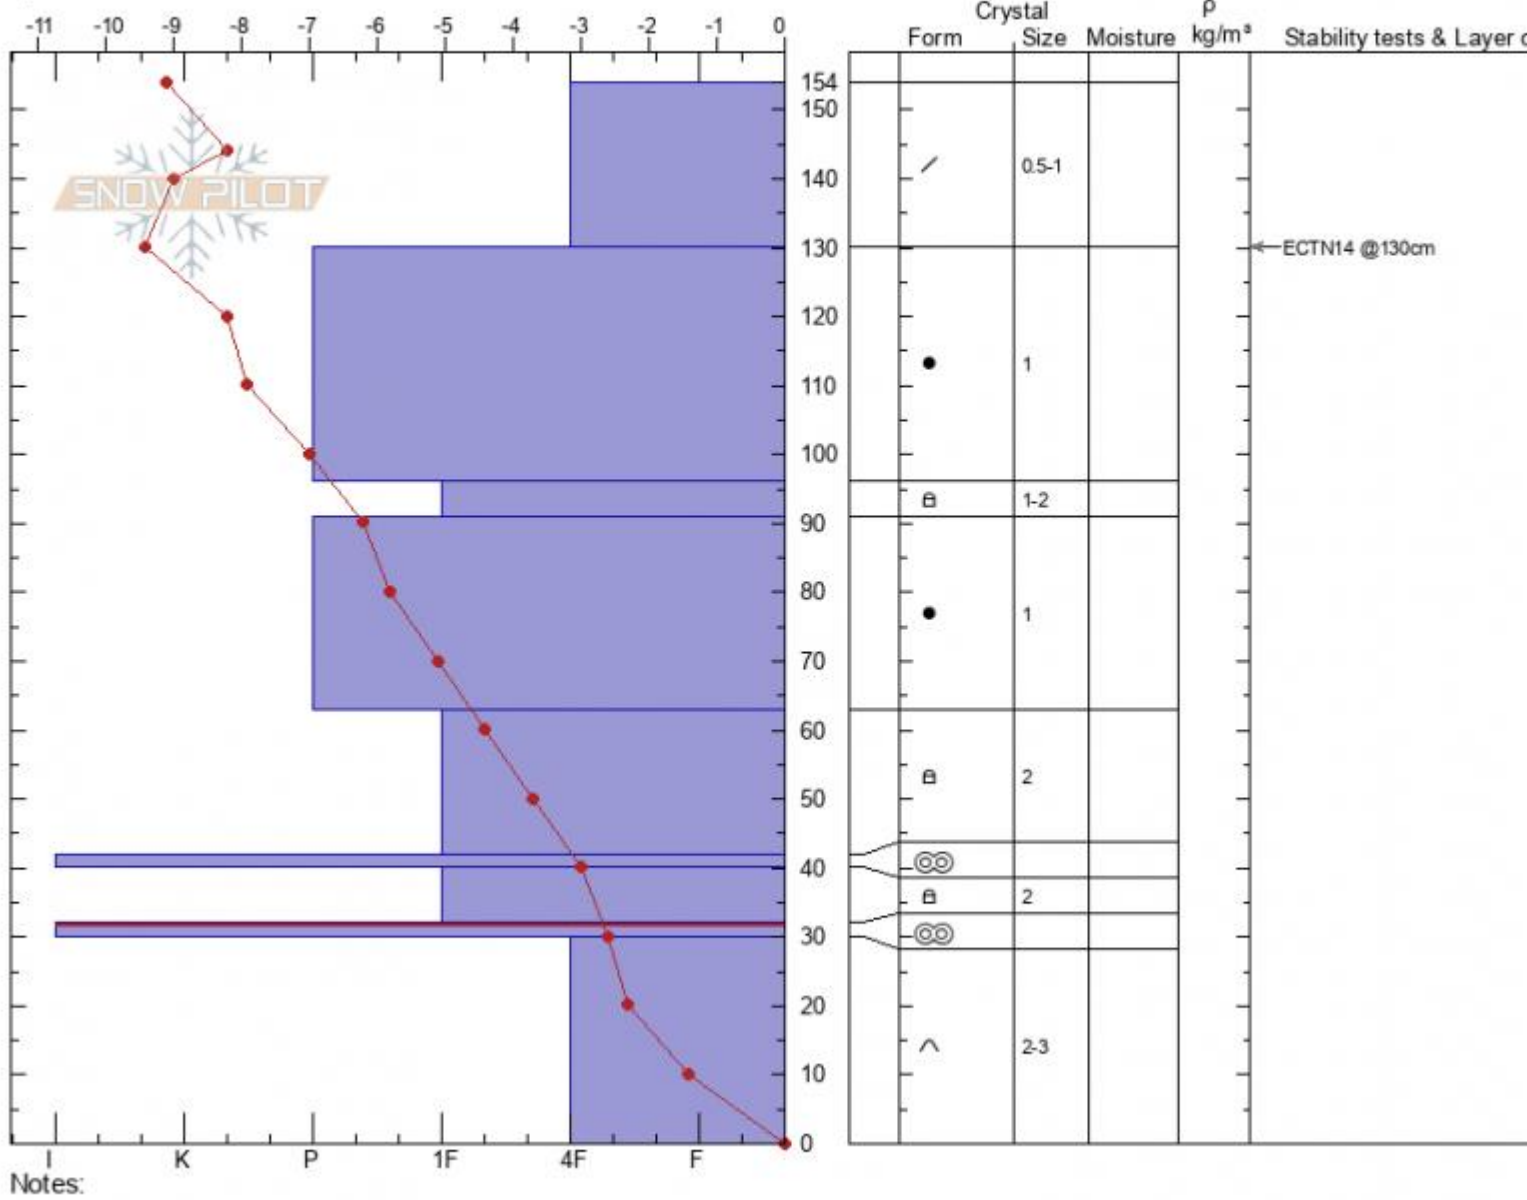

**Blackmore shoulder**  
**Gallatin Range-N**  
**MT**  
 Elevation: **9560 ft**  
 Aspect: **145°**  
 Specifics:

**Nelson VanTassel**  
**01/10/2022 - 2:55pm**  
 Co-ord: **45.44719N, -110.99982W**  
 Slope Angle: **20°**  
 Wind Loading: **previous**

Stability:  
 Air Temperature: **-1.3°C**  
 Sky Cover: **SCT**  
 Precipitation: **NO**  
 Wind: **NW Calm**

HS: **154** Layer Notes:  
 PF: **35** 32-30cm: **Problematic layer**  
 PS: **10**

Advisory Region  
 Northern Gallatin  
 Longitude  
 -111.00W  
 Latitude  
 45.44N  
 Northern Gallatin, 2022-01-12