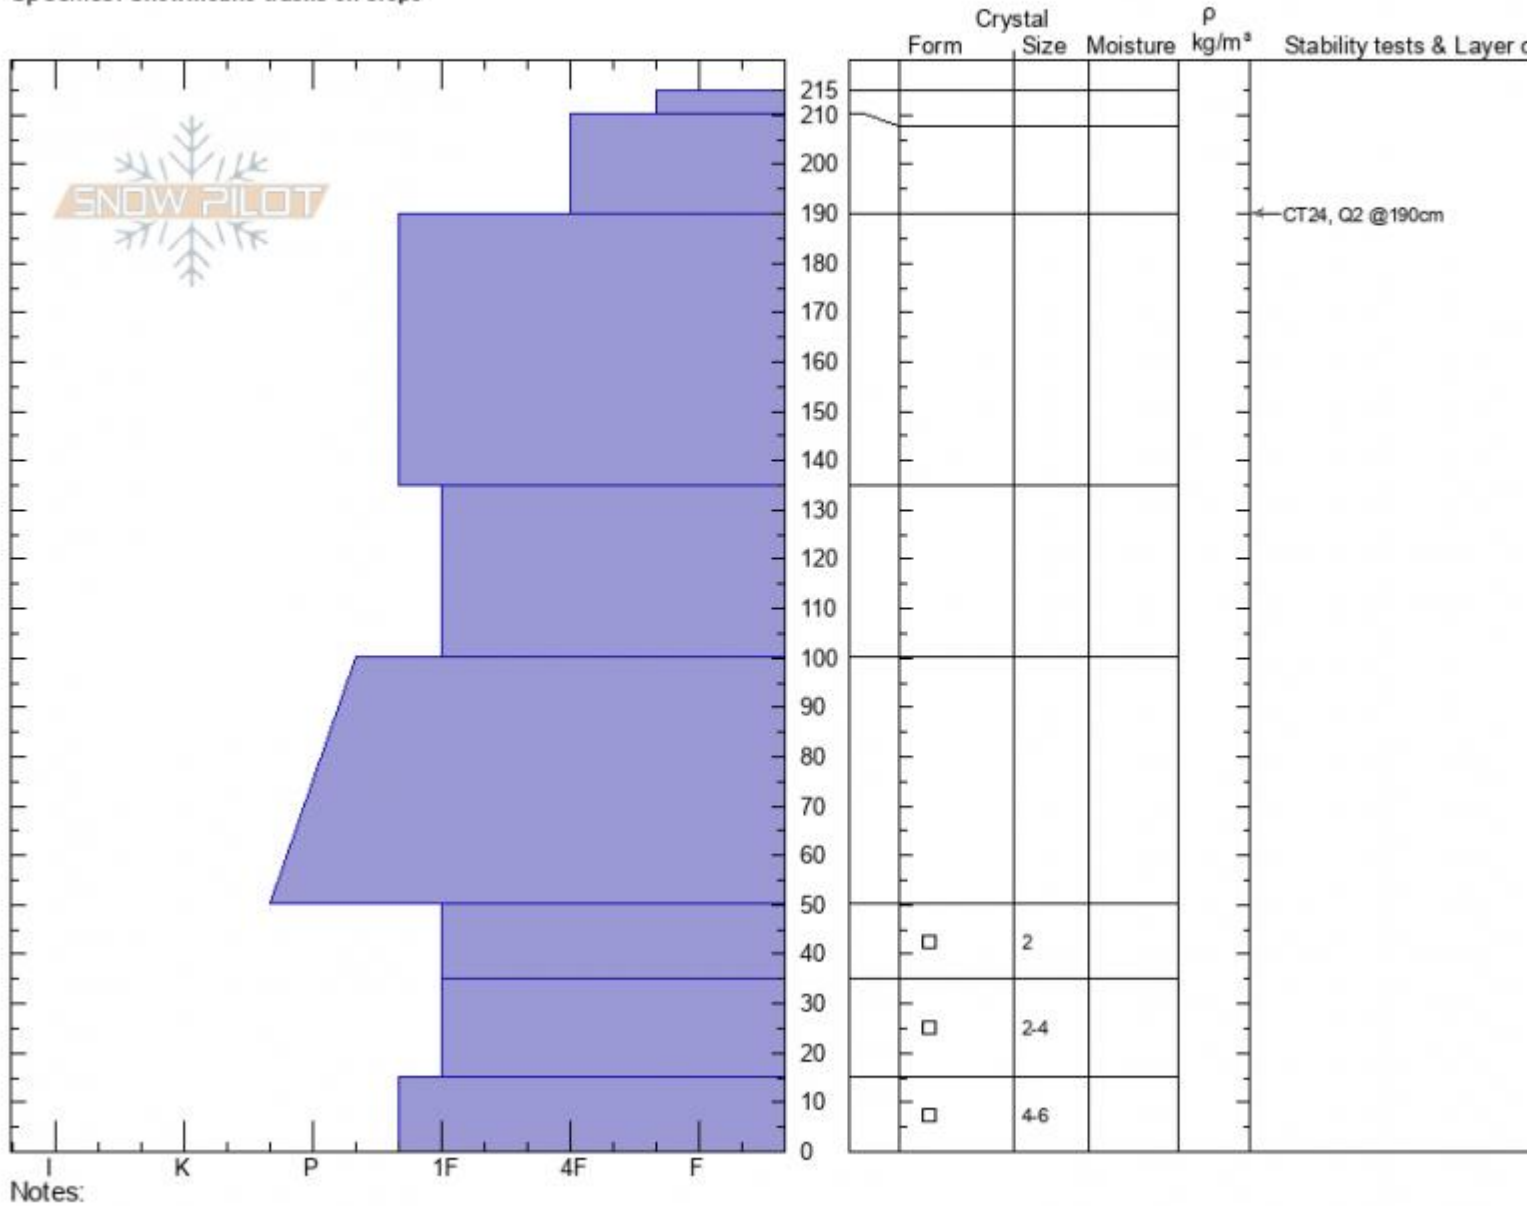

Sawtelle Peak - East  
 Centennial Range  
 ID  
 Elevation: 9000 ft  
 Aspect: 75°  
 Specifics: Snowmobile tracks on slope

Ian Hoyer  
 01/12/2022 - 11:00am  
 Co-ord: 44.55332N, -111.44514W  
 Slope Angle: 20°  
 Wind Loading: previous

Stability: **Very Good**  
 Air Temperature:  
 Sky Cover: **OVC**  
 Precipitation: **NO**  
 Wind: **Calm**

HS:215  
 PF:25  
 Layer Notes: 35-15cm: Problematic layer

Advisory Region  
 Island Park  
 Longitude  
 -111.44W  
 Latitude  
 44.56N  
 Island Park, 2022-01-15