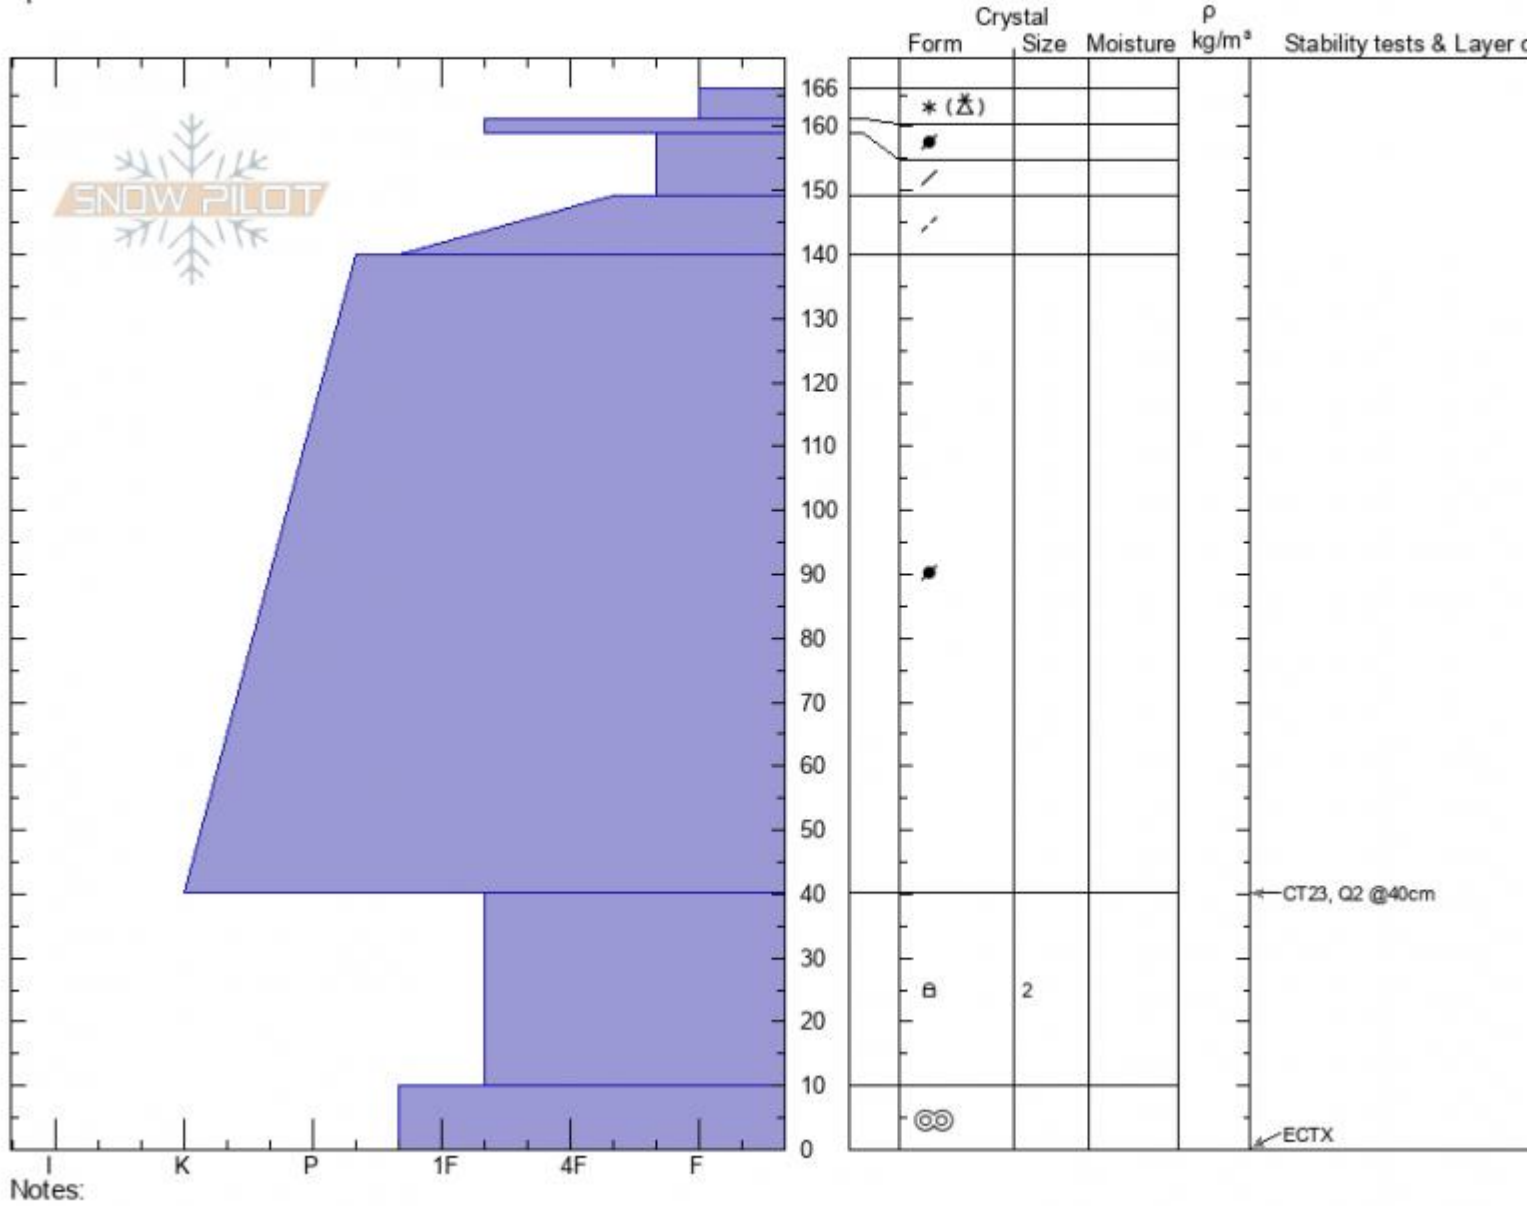

Skyline Ridge  
 Madison Range-S  
 MT  
 Elevation: 9349 ft  
 Aspect: 95°  
 Specifics:

Alex Marienthal  
 01/14/2022 - 1:30am  
 Co-ord: 44.88833N, -111.18321W  
 Slope Angle: 17°  
 Wind Loading:

Stability: **Good**  
 Air Temperature: **-4°C**  
 Sky Cover: **CLR**  
 Precipitation: **NO**  
 Wind: **Calm**

HS:166 Layer Notes:  
 PF: 30 40-10cm: Problematic layer

Advisory Region  
 Southern Madison  
 Longitude  
 -111.23W  
 Latitude  
 44.92N  
 Southern Madison, 2022-01-15