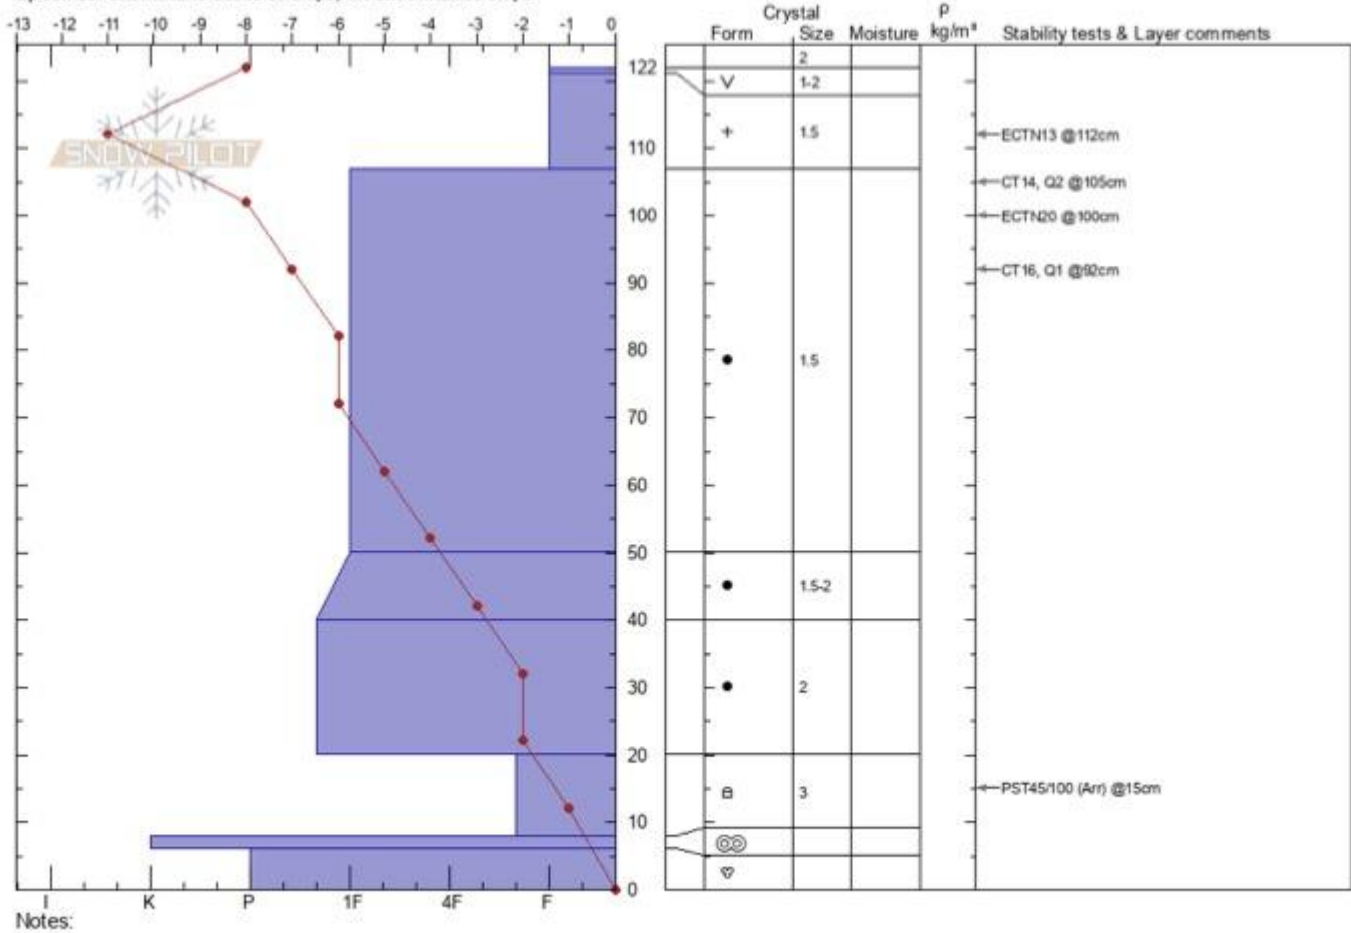

Watkins Creek
Lionhead Range
MT
Elevation: 2619 m
Aspect: 7°

Bret Rasmussen
01/15/2022 - 2:00pm
Co-ord: 44.74000N, -111.34400W
Slope Angle: 15°
Wind Loading: no

Stability: **Very Good**
Air Temperature: -7°C
Sky Cover: **OVC**
Precipitation: **NO**
Wind: **Calm**

HS: 122 Layer Notes:
PF: 15 20-8cm: Problematic layer

Specifics: Snowmobile tracks on slope; We snowmobiled slope

Advisory Region
Lionhead Range
Longitude
-111.33W
Latitude
44.75N
Lionhead Range, 2022-01-16