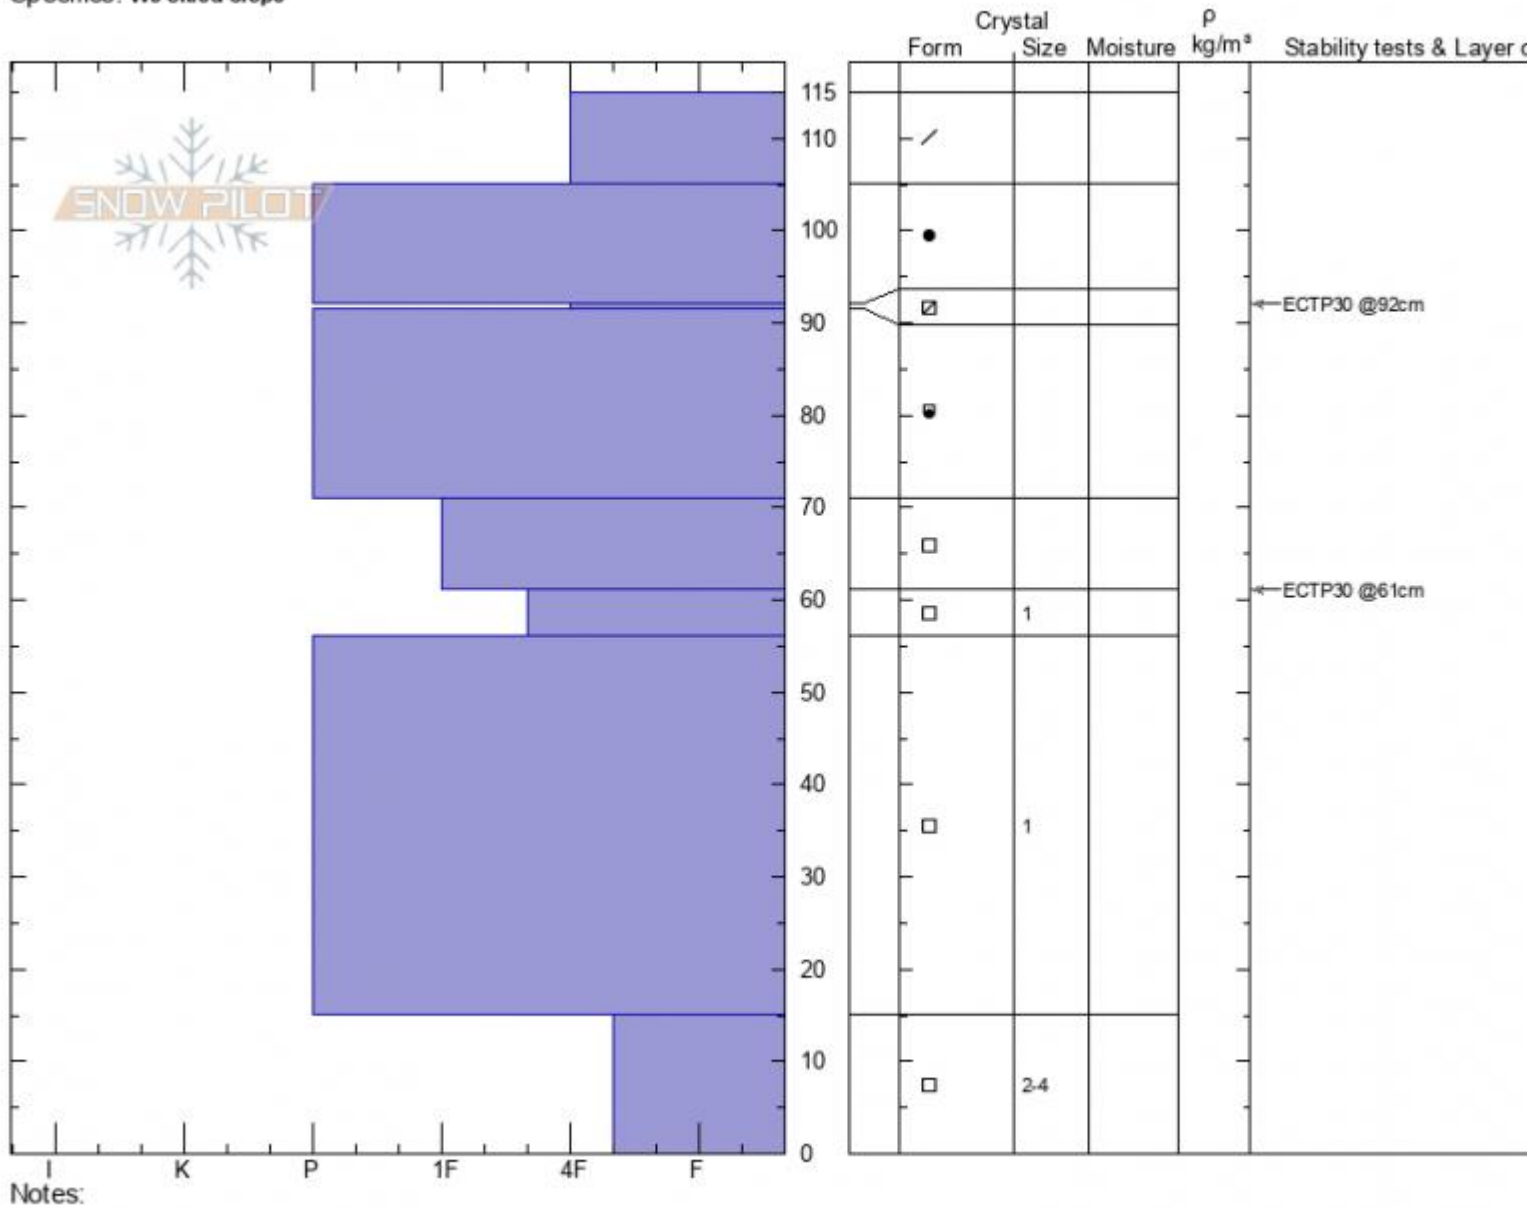

Flanders
Gallatin Range-N
MT
 Elevation: **9900 ft**
 Aspect: **120°**
 Specifics: **We skied slope**

Ian Hoyer
01/18/2022 - 2:00pm
 Co-ord: **45.43729N, -110.94429W**
 Slope Angle: **35°**
 Wind Loading: **previous**

Stability: **Good**
 Air Temperature:
 Sky Cover: **OVC**
 Precipitation: **S-1**
 Wind: **W Moderate**

HS:**115** Layer Notes:
 PF:**5** 61-56cm:**Problematic layer**
 PS:**0**

Advisory Region
 Northern Gallatin
 Longitude
 -110.93W
 Latitude
 45.44N
 Northern Gallatin, 2022-01-19