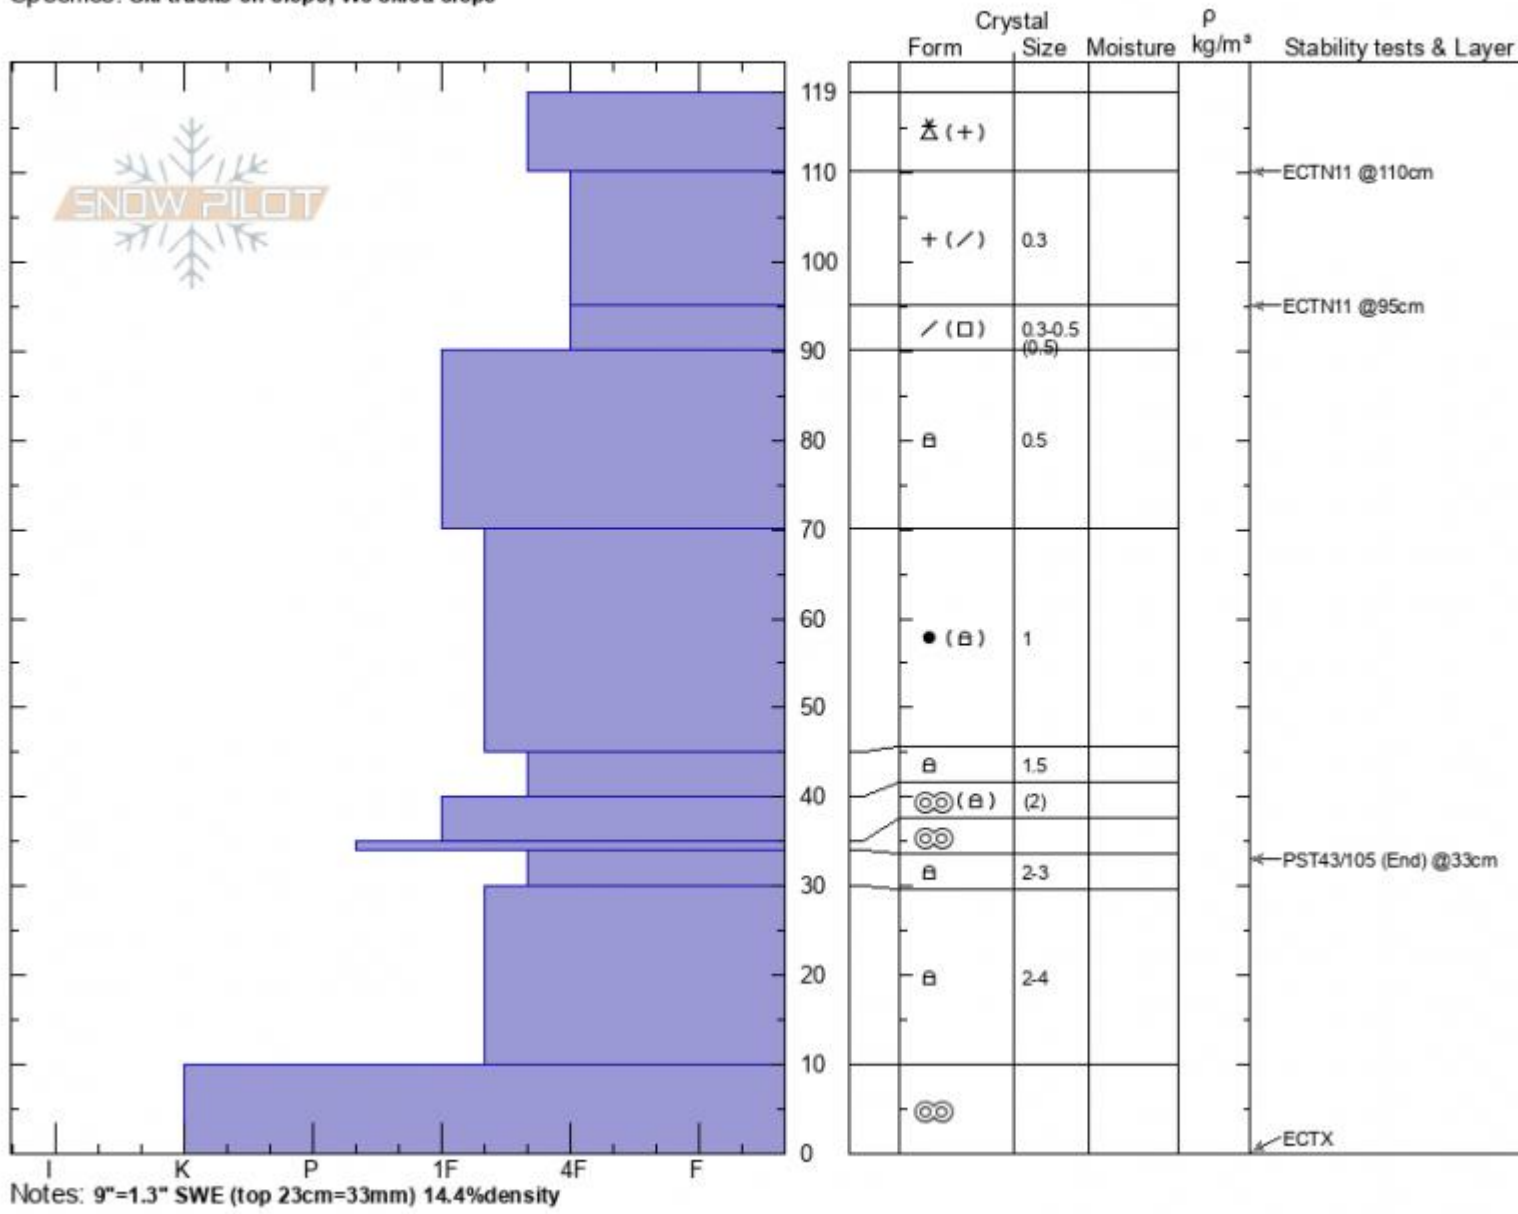

Texas Meadow
 Bridger Range
 MT
 Elevation: 7668 ft
 Aspect: 70°
 Specifics: Ski tracks on slope; We skied slope

Alex Marienthal
 01/21/2022 - 3:30pm
 Co-ord: 45.84020N, -110.93271W
 Slope Angle: 28°
 Wind Loading: previous

Stability: Fair
 Air Temperature: -6°C
 Sky Cover: BKN
 Precipitation: NO
 Wind: SW Light Breeze

HS:119
 PF:33
 PS:20
 Layer Notes: 119-110cm: Problematic layer

Advisory Region
 Bridger Range
 Longitude
 -110.93W
 Latitude
 45.84N
 Bridger Range, 2022-01-21