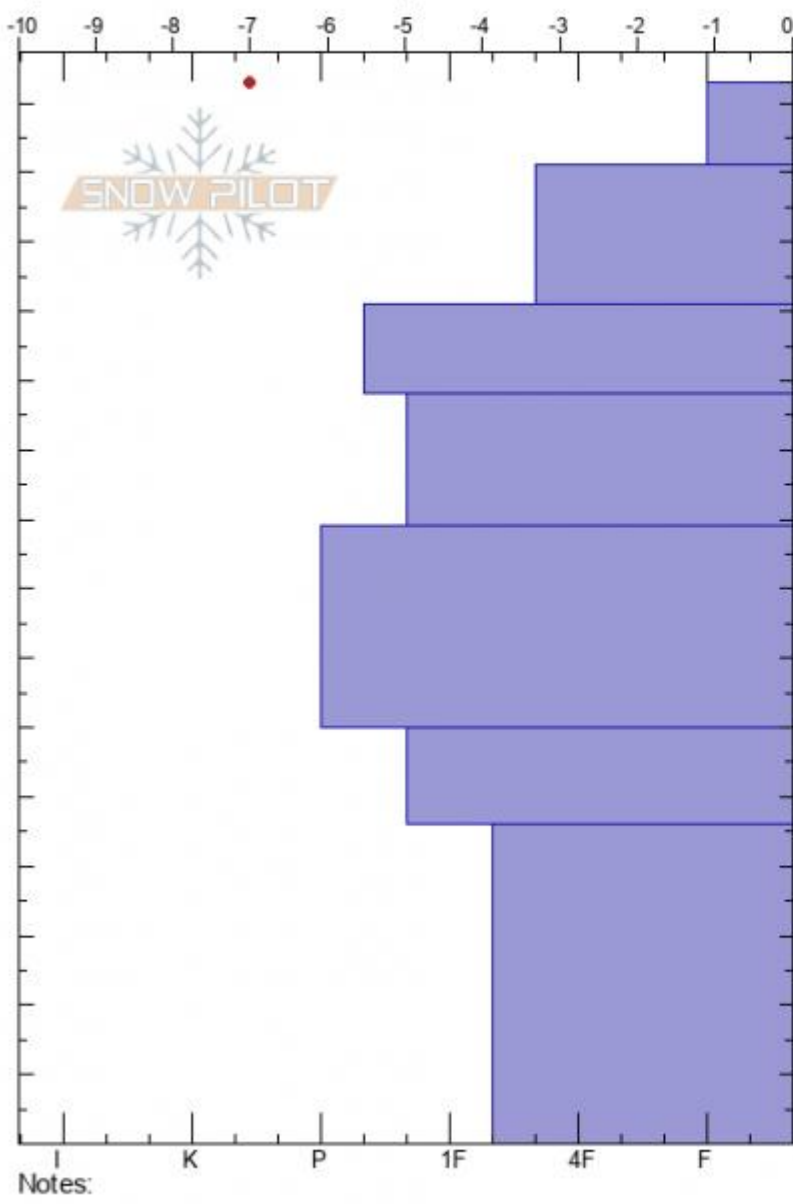

Mt. Abundance, S. end  
 Cooke City  
 MT  
 Elevation: 9191 ft  
 Aspect: 116°  
 Specifics: Snowmobile tracks on slope

Alex Marienthal  
 01/16/2022 - 2:40pm  
 Co-ord: 45.06612N, -110.01020W  
 Slope Angle: 27°  
 Wind Loading: previous

Stability: Good  
 Air Temperature: -5°C  
 Sky Cover: CLR  
 Precipitation: NO  
 Wind: S Calm

HS:153 Layer Notes:  
 PF: 35 60-46cm: Problematic layer

Form	Crystal Size	Moisture	$\rho$ kg/m <sup>3</sup>	Stability tests & Layer c
V	5			
/	0.3			
/	0.3			
•	0.1			
•	0.5			
•	0.5			
B	1			
B	2			