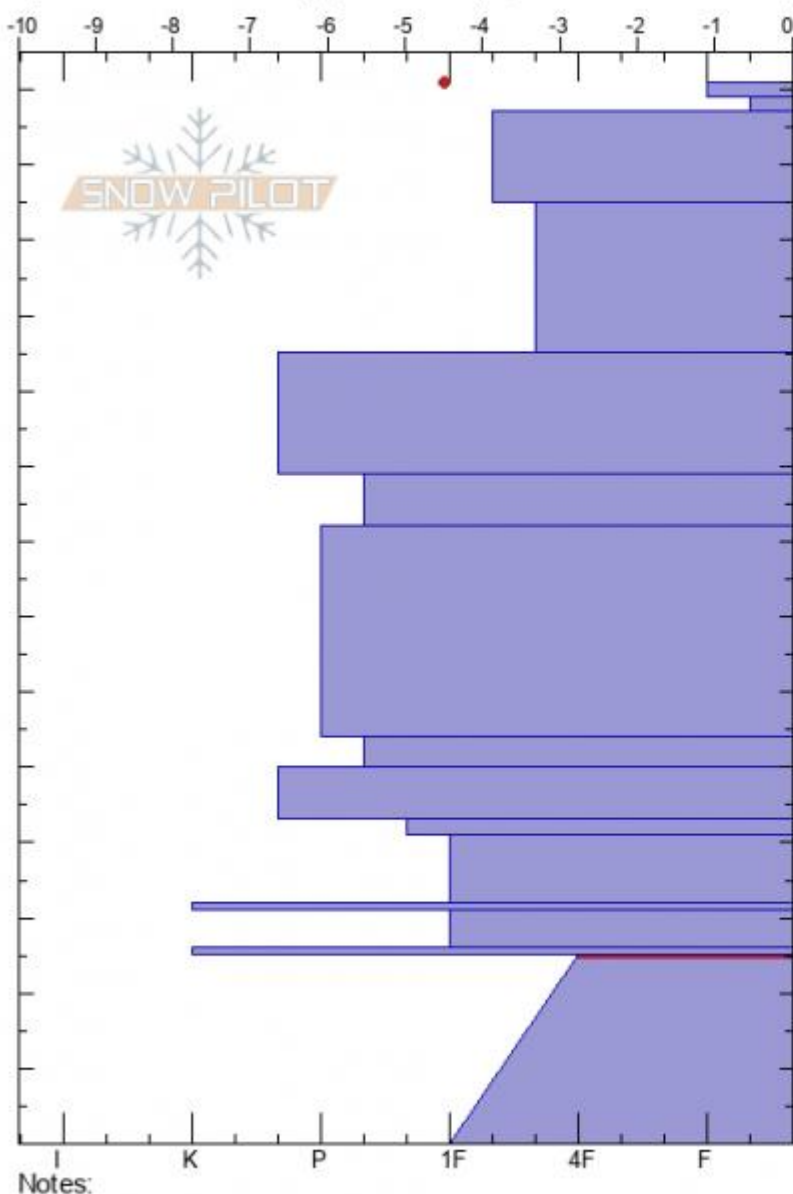

Miller Ridge, TownHill
 Cooke City
 MT
 Elevation: 9072 ft
 Aspect: 122°
 Specifics: Ski tracks on slope; We skied slope; Snowmobile tracks on slope

Alex Marienthal
 01/18/2022 - 12:28pm
 Co-ord: 45.03004N, -109.94292W
 Slope Angle: 20°
 Wind Loading: previous

Stability: **Good**
 Air Temperature: **-5°C**
 Sky Cover: **OVC**
 Precipitation: **S-1**
 Wind: **NW Light Breeze**

HS:141
 PF: 15
 PS: 3
 Layer Notes:
 139-137cm: Buried Jan. 18
 25-0cm: CPST55/120end@24
 25-0cm: Problematic layer

Form	Crystal Size	Moisture	ρ kg/m³	Stability tests & Layer
*r	1-2			
V	10			139-137cm: Buried Jan. 18
•	0.3			
•	0.1-0.3			
•	0.1			
•	0.3-0.5			
•	0.3-0.5			
•	0.3			
•	0.5			
•	1			
B	1			
⊙	2.4			
B	1-2			
⊙				
B	2			25-0cm: CPST55/120end@

Notes:

Advisory Region
 Cooke City
 Longitude
 -109.97W
 Latitude
 45.04N
 Cooke City, 2022-01-18