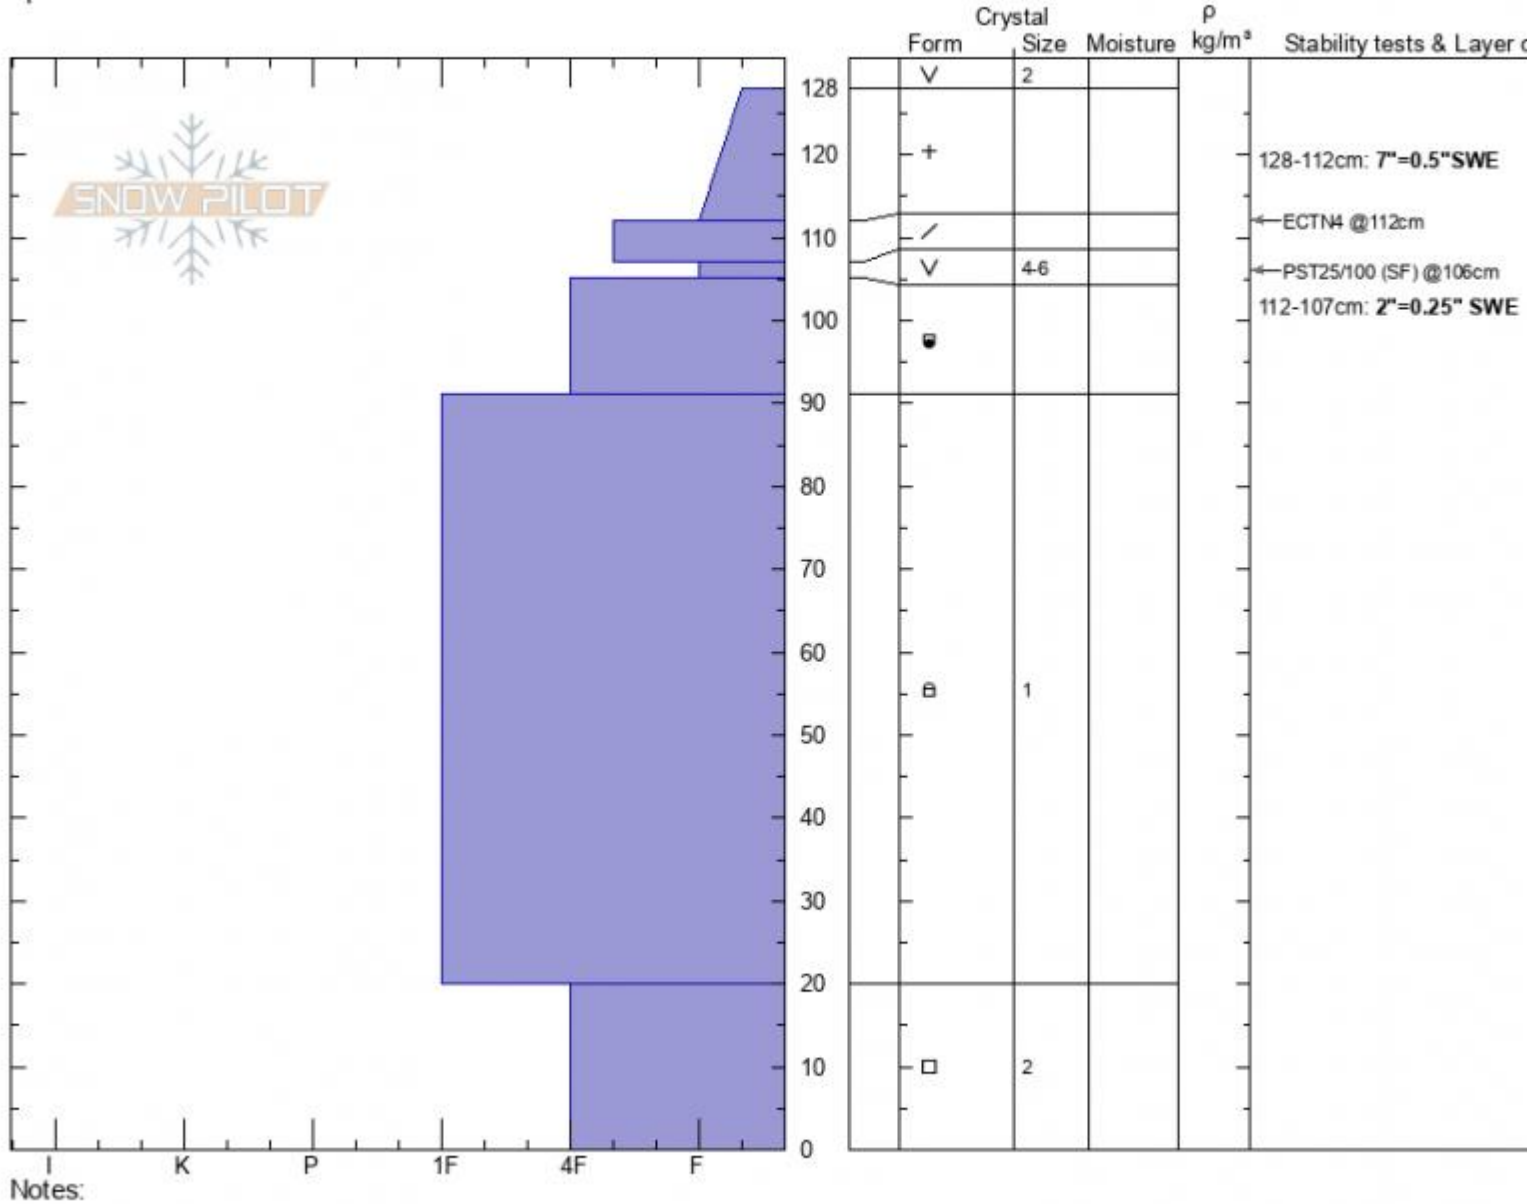

WildernessBndry, TFork
 Madison Range-S
 MT
 Elevation: 8780 ft
 Aspect: 250°
 Specifics:

Alex Marienthal
 01/22/2022 - 10:21am
 Co-ord: 44.97670N, -111.35962W
 Slope Angle: 25°
 Wind Loading:

Stability: **Good**
 Air Temperature: **-4.5°C**
 Sky Cover: **BKN**
 Precipitation: **NO**
 Wind: **N Calm**

HS:128
 PF:40
 Layer Notes:
 128-112cm: 7"=0.5"SWE
 112-107cm: 2"=0.25" SWE
 107-105cm: Problematic layer

Notes:
 Advisory Region
 Southern Madison
 Longitude
 -111.27W
 Latitude
 45.06N
 Southern Madison, 2022-01-22