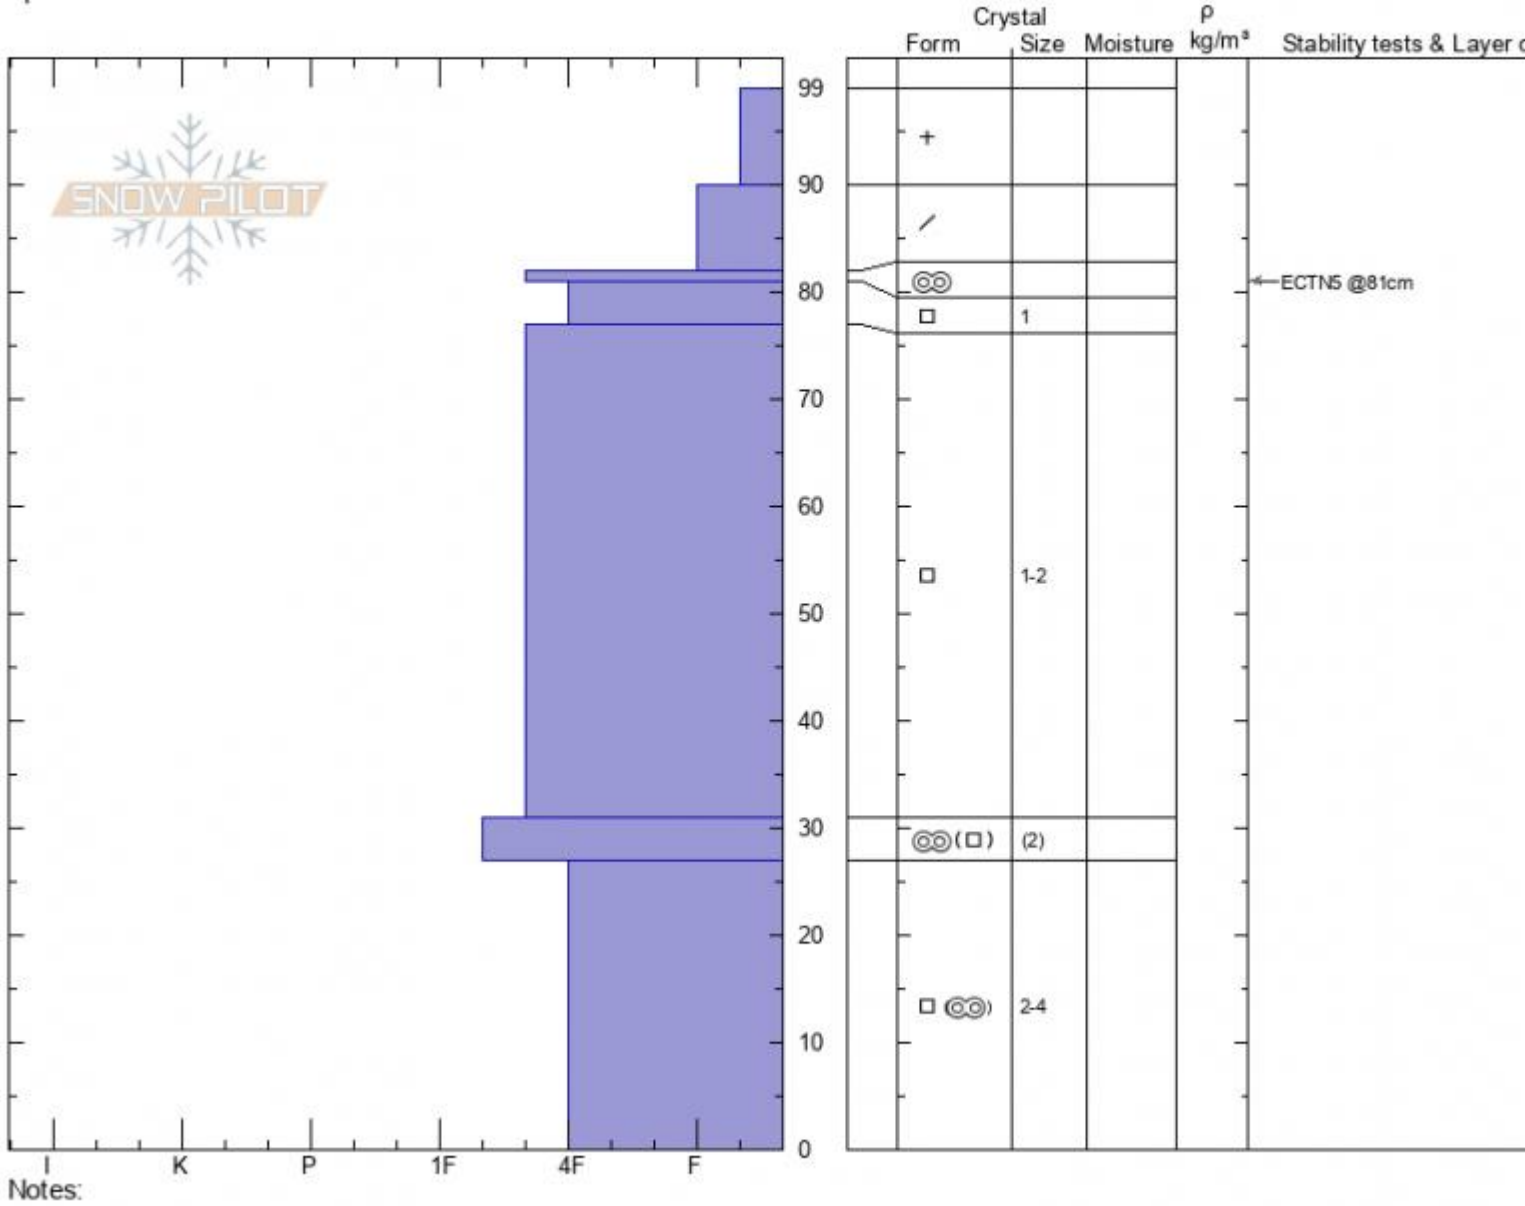

Mt. Ellis Ridgeline
Gallatin Range-N
MT
 Elevation: **7800 ft**
 Aspect: **75°**
 Specifics:

Ian Hoyer
01/27/2022 - 11:00am
 Co-ord: **45.58432N, -110.95830W**
 Slope Angle: **30°**
 Wind Loading: **no**

Stability: **Very Good**
 Air Temperature:
 Sky Cover: **CLR**
 Precipitation: **NO**
 Wind: **Calm**

HS:**99** Layer Notes:
 PF:**99** 27-0cm: **Problematic layer**
 PS:**15**

Advisory Region
 Northern Gallatin
 Longitude
 -110.96W
 Latitude
 45.58N
 Northern Gallatin, 2022-01-27