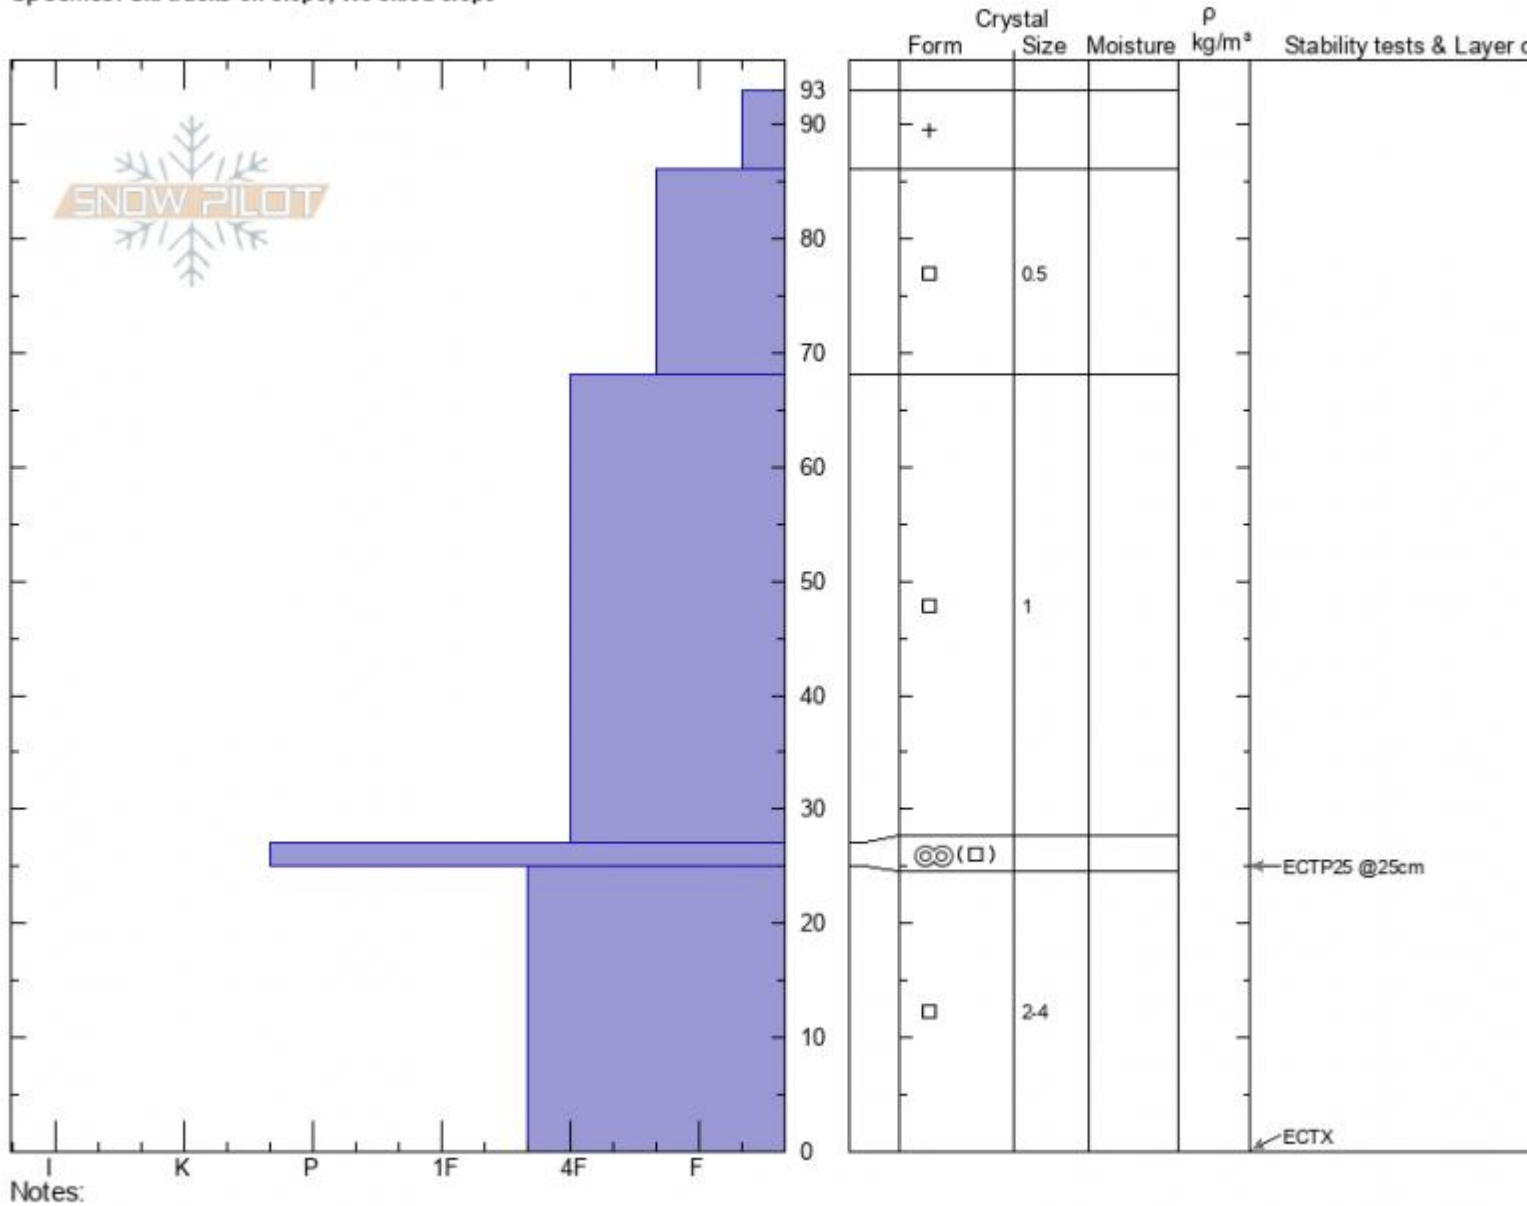

**Mt. Ellis Burn**  
**Gallatin Range-N**  
**MT**  
 Elevation: **8300 ft**  
 Aspect: **65°**  
 Specifics: **Ski tracks on slope; We skied slope**

**Ian Hoyer**  
**01/27/2022 - 12:45pm**  
 Co-ord: **45.57790N, -110.95427W**  
 Slope Angle: **25°**  
 Wind Loading: **no**

Stability: **Very Good**  
 Air Temperature:  
 Sky Cover: **CLR**  
 Precipitation: **NO**  
 Wind: **Calm**

HS:**93** Layer Notes:  
 PF:**90** 25-0cm: **Problematic layer**  
 PS:**15**

Advisory Region  
 Northern Gallatin  
 Longitude  
 -110.96W  
 Latitude  
 45.58N  
 Northern Gallatin, 2022-01-27