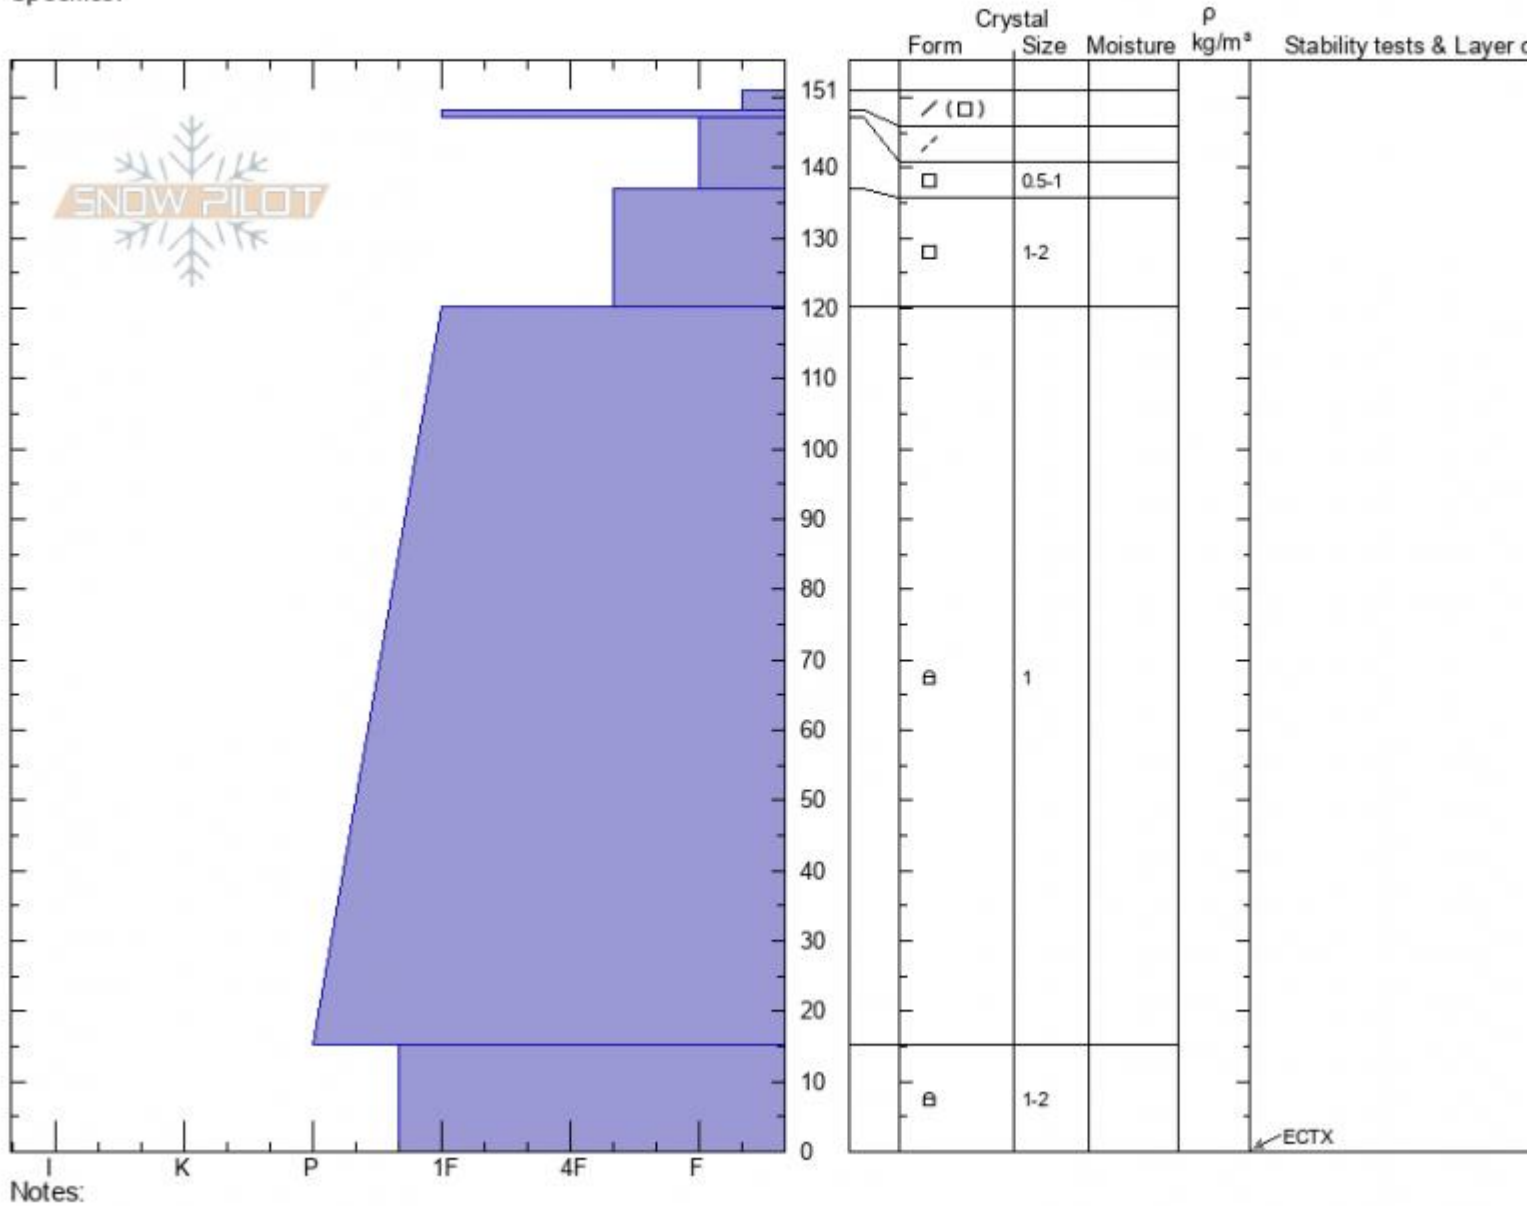

Dead Tree Hill
Lionhead Range
MT
 Elevation: **9052 ft**
 Aspect: **93°**
 Specifics:

Hannah Marshall
01/29/2022 - 12:20pm
 Co-ord: **44.71659N, -111.31889W**
 Slope Angle: **33°**
 Wind Loading:

Stability:
 Air Temperature:
 Sky Cover: **FEW**
 Precipitation: **NO**
 Wind:

HS:151 Layer Notes:

Advisory Region
 Lionhead Range
 Longitude
 -111.32W
 Latitude
 44.72N
 Lionhead Range, 2022-01-29