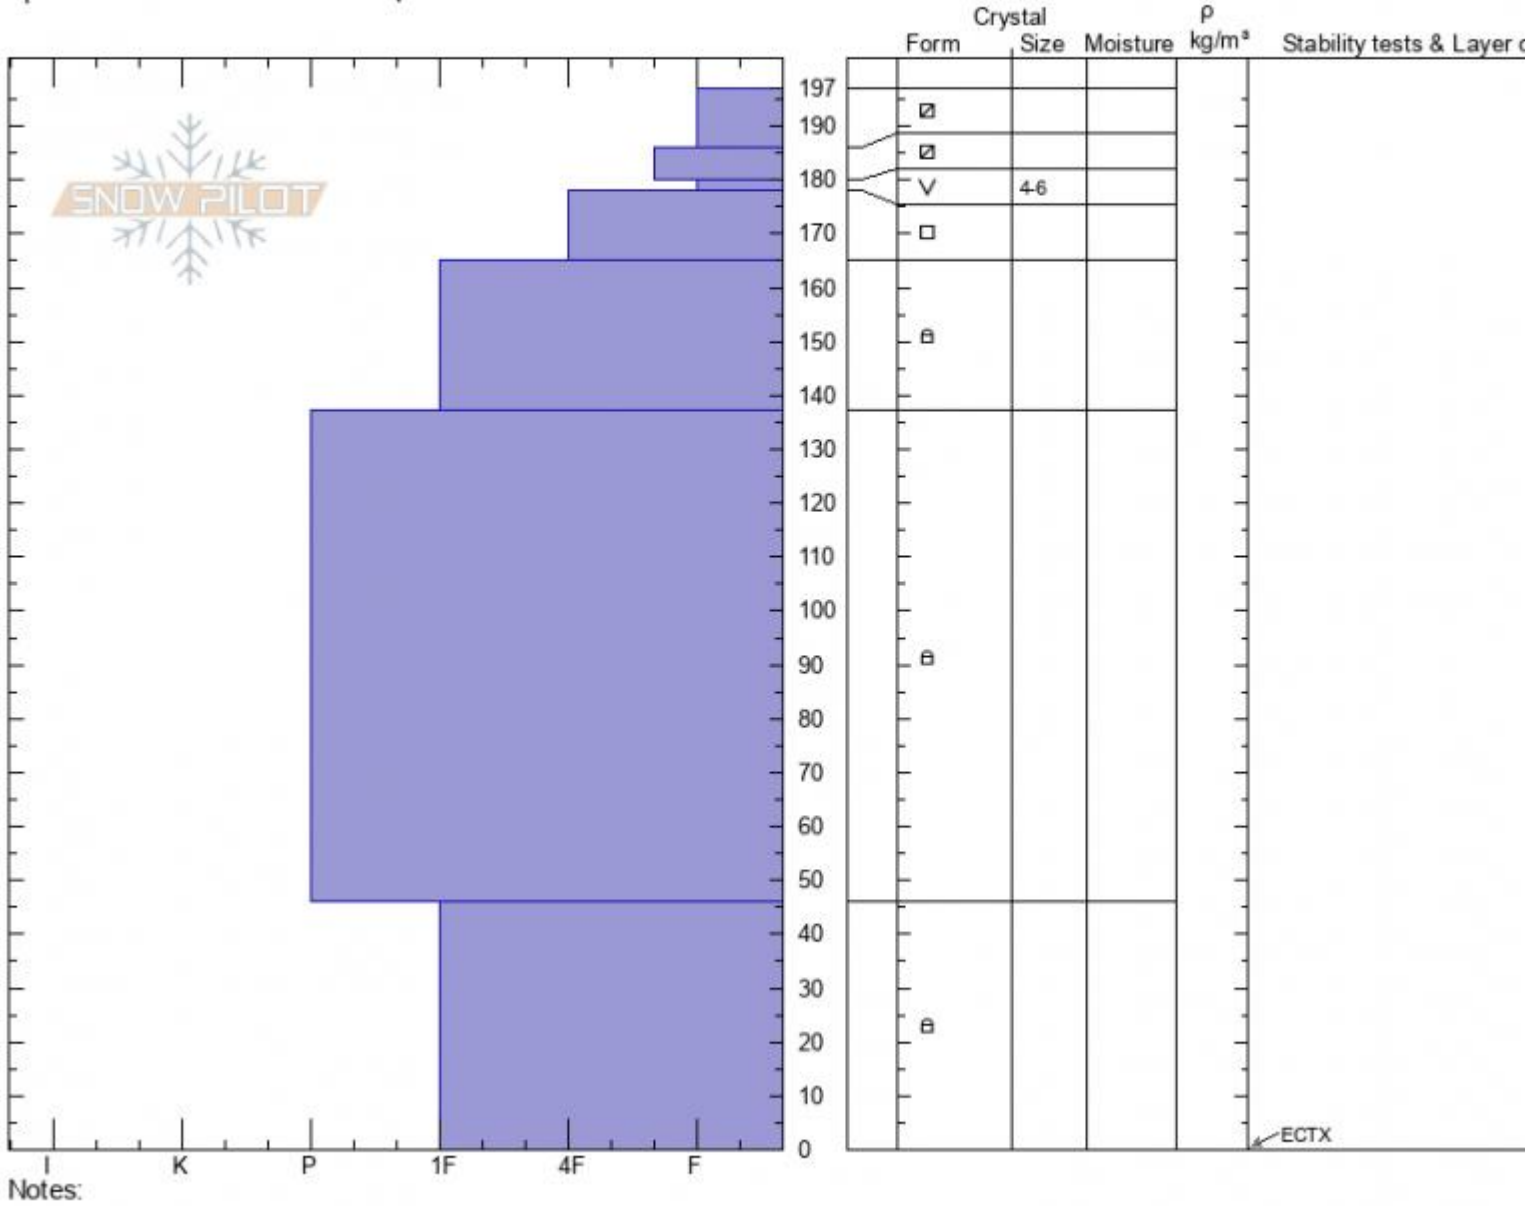

**Almost Died**  
**Cooke City**  
**MT**  
 Elevation: **9500 ft**  
 Aspect: **60°**  
 Specifics: **Snowmobile tracks on slope**

**Ian Hoyer**  
**01/29/2022 - 3:45pm**  
 Co-ord: **45.05053N, -109.93102W**  
 Slope Angle: **28°**  
 Wind Loading: **previous**

Stability: **Good**  
 Air Temperature:  
 Sky Cover: **BKN**  
 Precipitation: **NO**  
 Wind: **Calm**

**HS:197**    Layer Notes:  
 180-178cm: **Problematic layer**

Advisory Region  
 Cooke City  
 Longitude  
 -109.95W  
 Latitude  
 45.06N  
 Cooke City, 2022-02-01