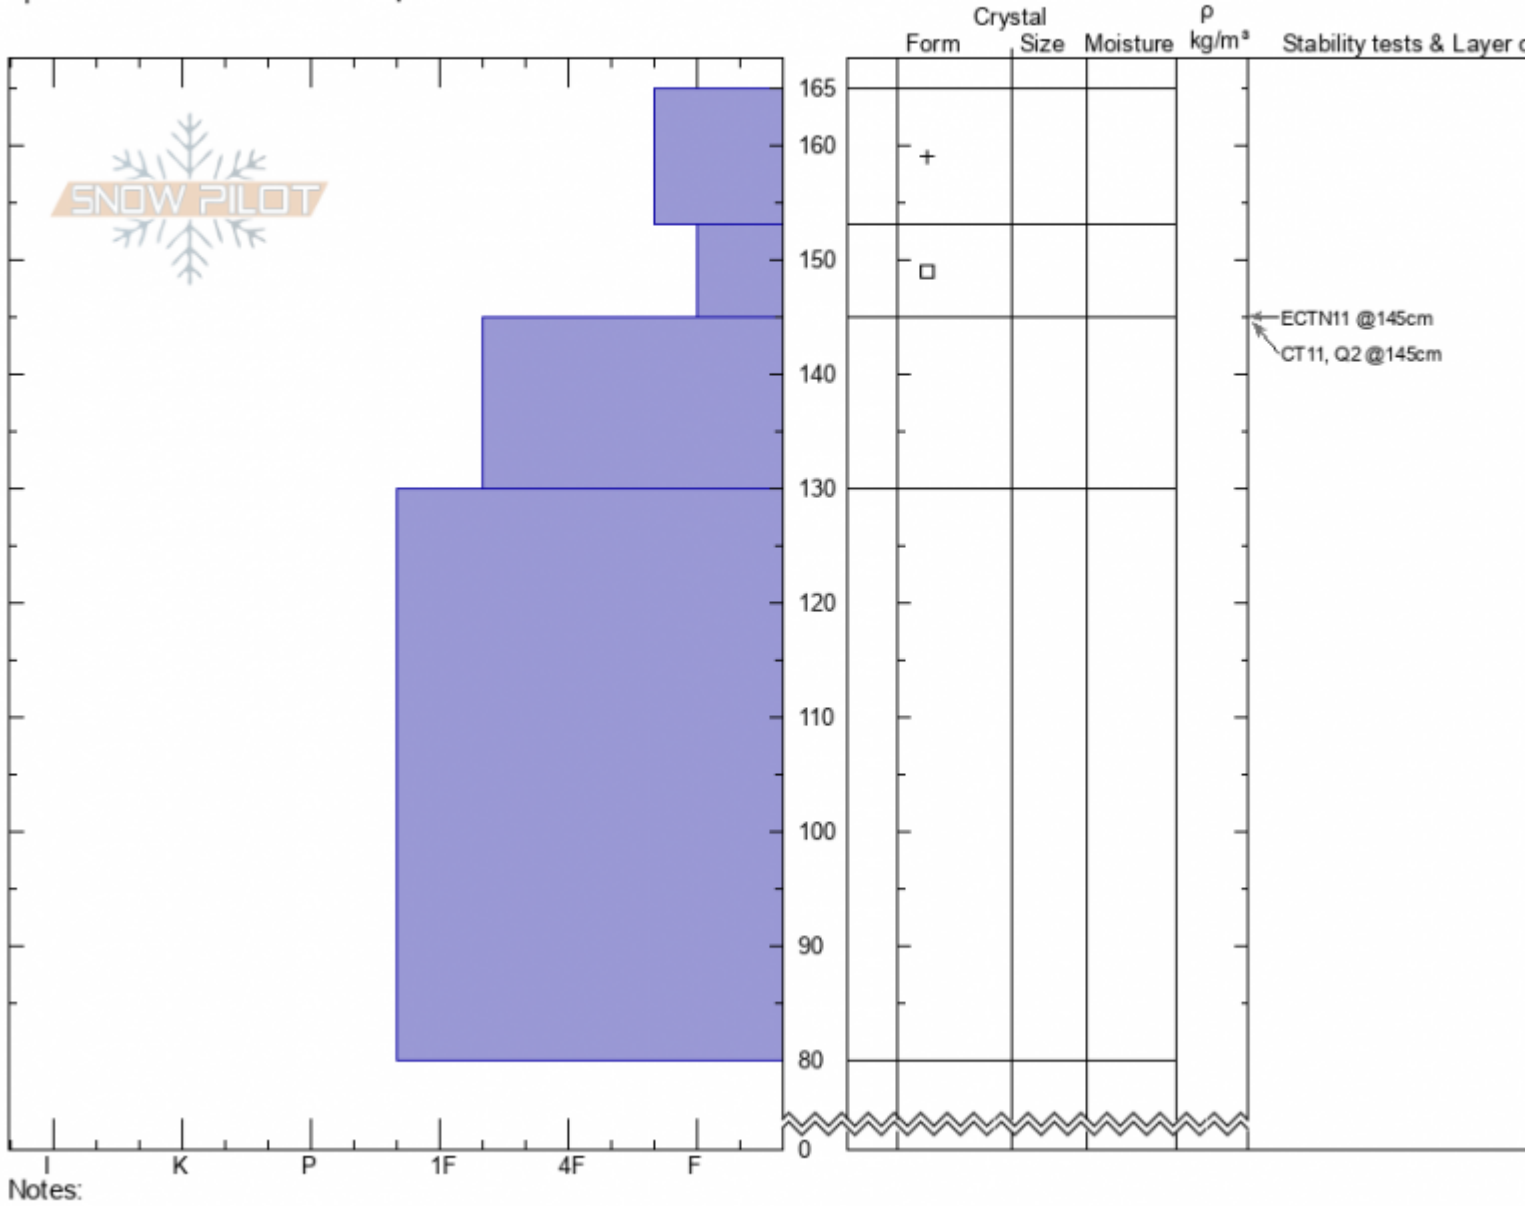

**Crown Butte**  
**Cooke City**  
**MT**  
 Elevation: **9700 ft**  
 Aspect: **120°**  
 Specifics: **Snowmobile tracks on slope**

**Doug Chabot-Admin**  
**02/01/2022 - 9:10am**  
 Co-ord: **45.05037N, -109.96203W**  
 Slope Angle: **15°**  
 Wind Loading: **no**

Stability: **Good**  
 Air Temperature: **-19°C**  
 Sky Cover: **OVC**  
 Precipitation: **S1**  
 Wind: **SW Light Breeze**

HS:165 Layer Notes:

Advisory Region  
 Cooke City  
 Longitude  
 -109.96W  
 Latitude  
 45.05N  
 Cooke City, 2022-02-02