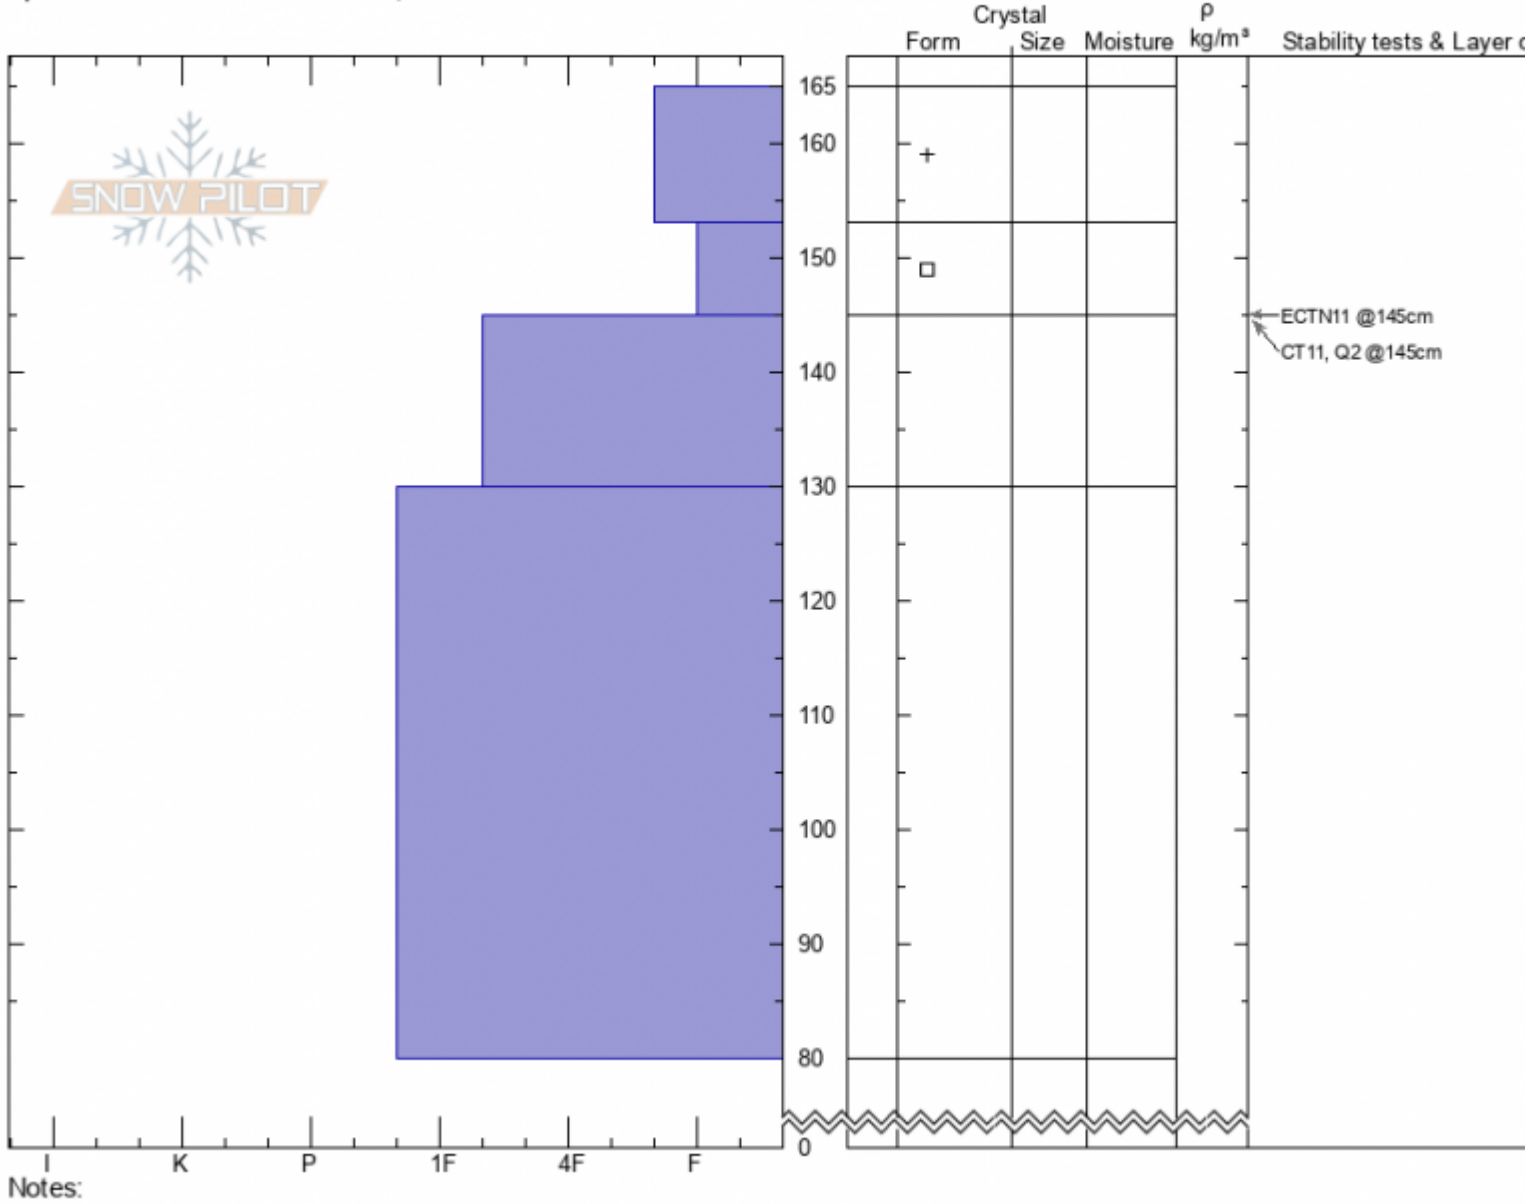

Crown Butte
Cooke City
MT
Elevation: 9700 ft
Aspect: 120°
Specifics: Snowmobile tracks on slope

Doug Chabot-Admin
02/01/2022 - 9:10am
Co-ord: 45.05037N, -109.96203W
Slope Angle: 15°
Wind Loading: no

Stability: **Good**
Air Temperature: **-19°C**
Sky Cover: **OVC**
Precipitation: **S1**
Wind: **SW Light Breeze**

HS:165 Layer Notes:

Advisory Region
Cooke City
Longitude
-109.96W
Latitude
45.05N
Cooke City, 2022-02-02