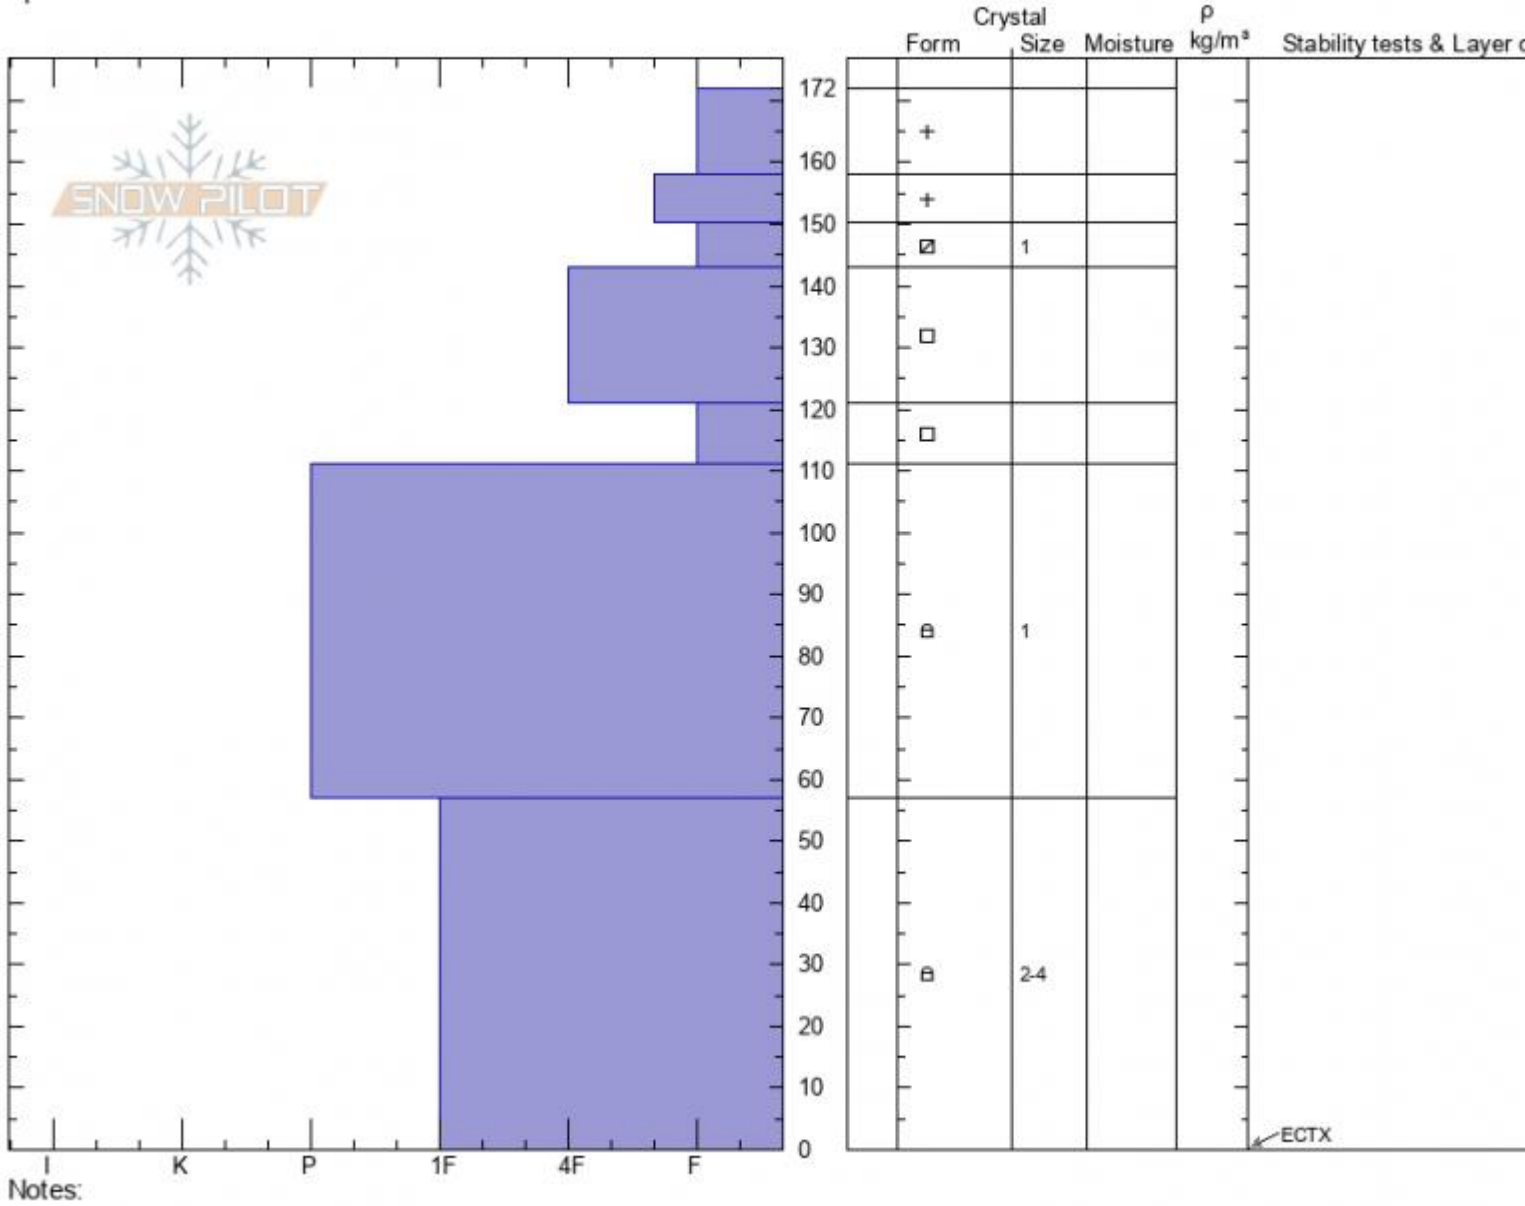

Buck Ridge (Bear Crk)
Madison Range-N
MT
 Elevation: **9400 ft**
 Aspect: **35°**
 Specifics:

Ian Hoyer
02/02/2022 - 12:00pm
 Co-ord: **45.18497N, -111.46667W**
 Slope Angle: **31°**
 Wind Loading: **previous**

Stability: **Good**
 Air Temperature:
 Sky Cover: **SCT**
 Precipitation: **NO**
 Wind: **Calm**

HS: **172** Layer Notes:
 PF: **50** 150-143cm: **Problematic layer**

Advisory Region
 Northern Madison
 Longitude
 -111.38W
 Latitude
 45.17N
 Northern Madison, 2022-02-02