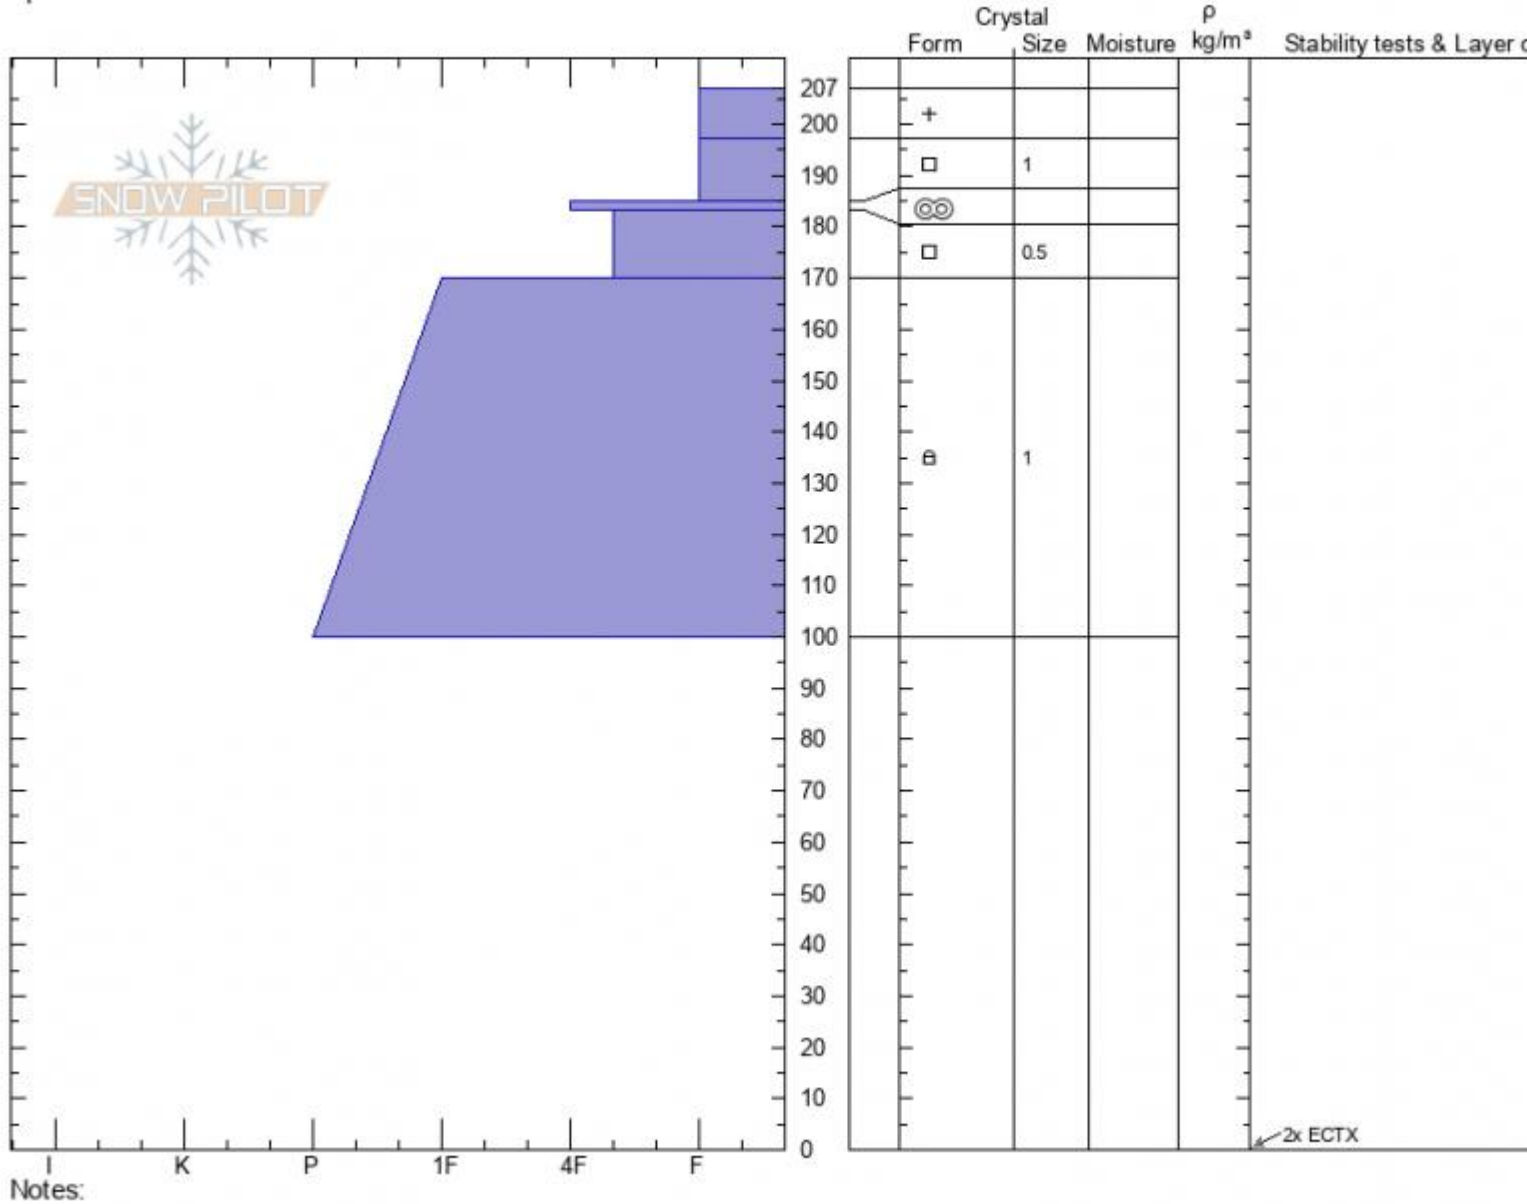

**TepeeBasin WidrnsBndryAlex Marienthal**  
**Madison Range-S**      **02/03/2022 - 11:30am**  
**MT**      Co-ord: **44.91434N, -111.18850W**  
 Elevation: **9567 ft**      Slope Angle: **24°**  
 Aspect: **15°**      Wind Loading:  
 Specifics:

Stability: **Good**  
 Air Temperature:  
 Sky Cover: **SCT**  
 Precipitation: **NO**  
 Wind:

HS:207      Layer Notes:  
 197-185cm: **Problematic layer**

Advisory Region  
 Southern Madison  
 Longitude  
 -111.19W  
 Latitude  
 44.90N  
 Southern Madison, 2022-02-04