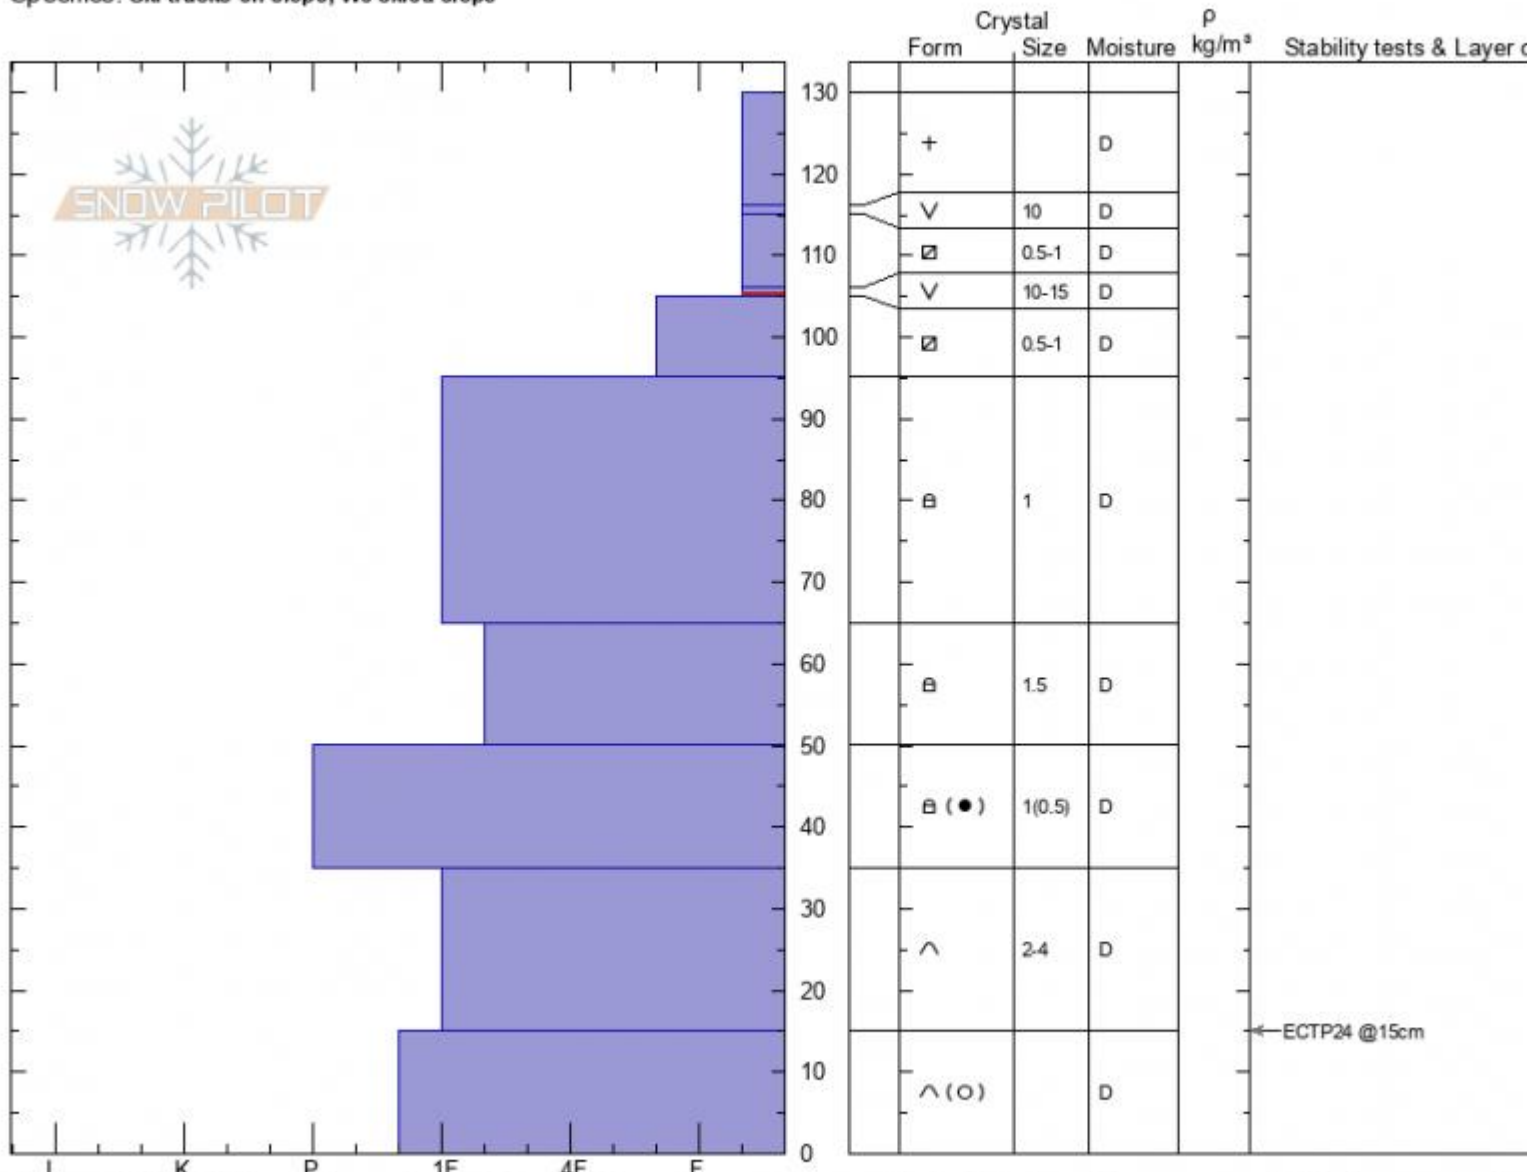

**Bacon Rind Meadow**  
**Madison Range-S**  
**MT**  
 Elevation: **2713 m**  
 Aspect: **90°**  
 Specifics: **Ski tracks on slope; We skied slope**

**Karl Birkeland**  
**02/03/2022 - 11:30am**  
 Co-ord: **44.97075N, -111.09650W**  
 Slope Angle: **27°**  
 Wind Loading: **no**

Stability: **Very Good**  
 Air Temperature:  
 Sky Cover: **BKN**  
 Precipitation: **NO**  
 Wind: **Calm**

HS: **130** Layer Notes:  
 106-105cm: **Problematic layer**

Notes: Cold day. 4 below at the car when we left and 4 below at the car when we got back. Only about 30 cm new snow total in the past 3 weeks, the past 2 weeks. Pathetic! We need snow!

Advisory Region  
 Southern Madison  
 Longitude  
 -111.10W  
 Latitude  
 44.96N  
 Southern Madison, 2022-02-04