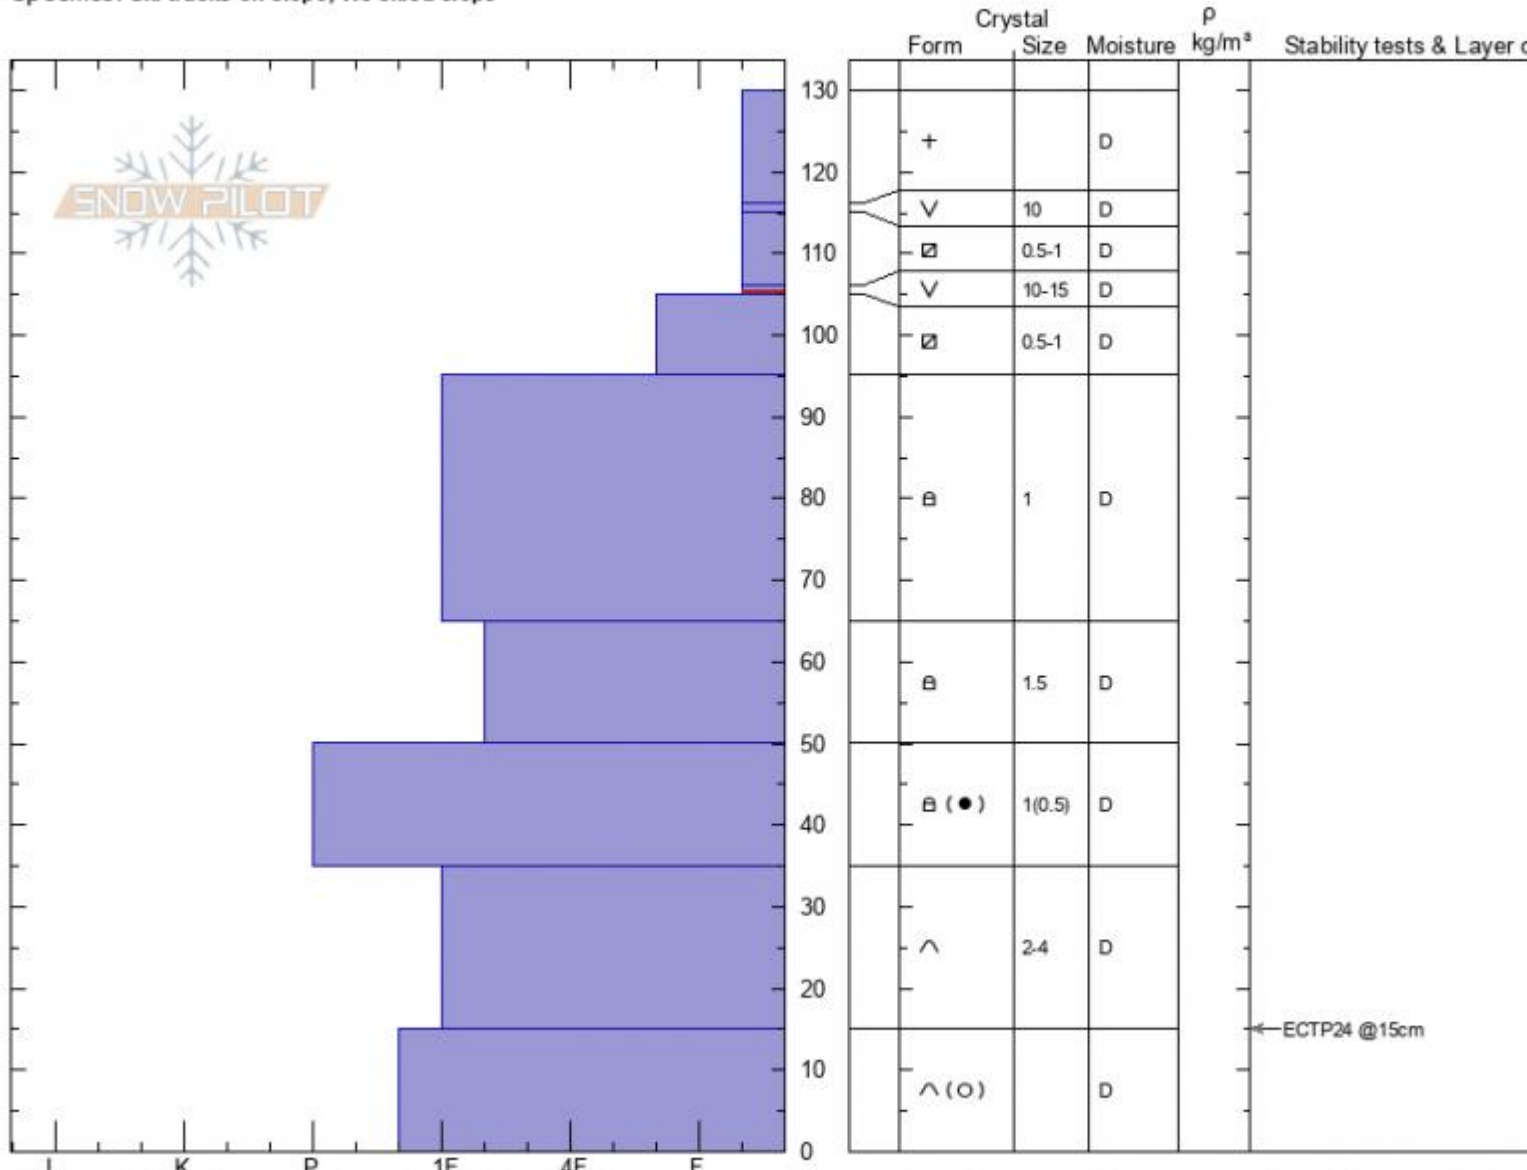

Bacon Rind Meadow
Madison Range-S
MT
 Elevation: **2713 m**
 Aspect: **90°**
 Specifics: **Ski tracks on slope; We skied slope**

Karl Birkeland
02/03/2022 - 11:30am
 Co-ord: **44.97075N, -111.09650W**
 Slope Angle: **27°**
 Wind Loading: **no**

Stability: **Very Good**
 Air Temperature:
 Sky Cover: **BKN**
 Precipitation: **NO**
 Wind: **Calm**

HS: **130** Layer Notes:
 106-105cm: **Problematic layer**

Notes: Cold day. 4 below at the car when we left and 4 below at the car when we got back. Only about 30 cm new snow total in the past 3 weeks, the past 2 weeks. Pathetic! We need snow!

Advisory Region
 Southern Madison
 Longitude
 -111.10W
 Latitude
 44.96N
 Southern Madison, 2022-02-04