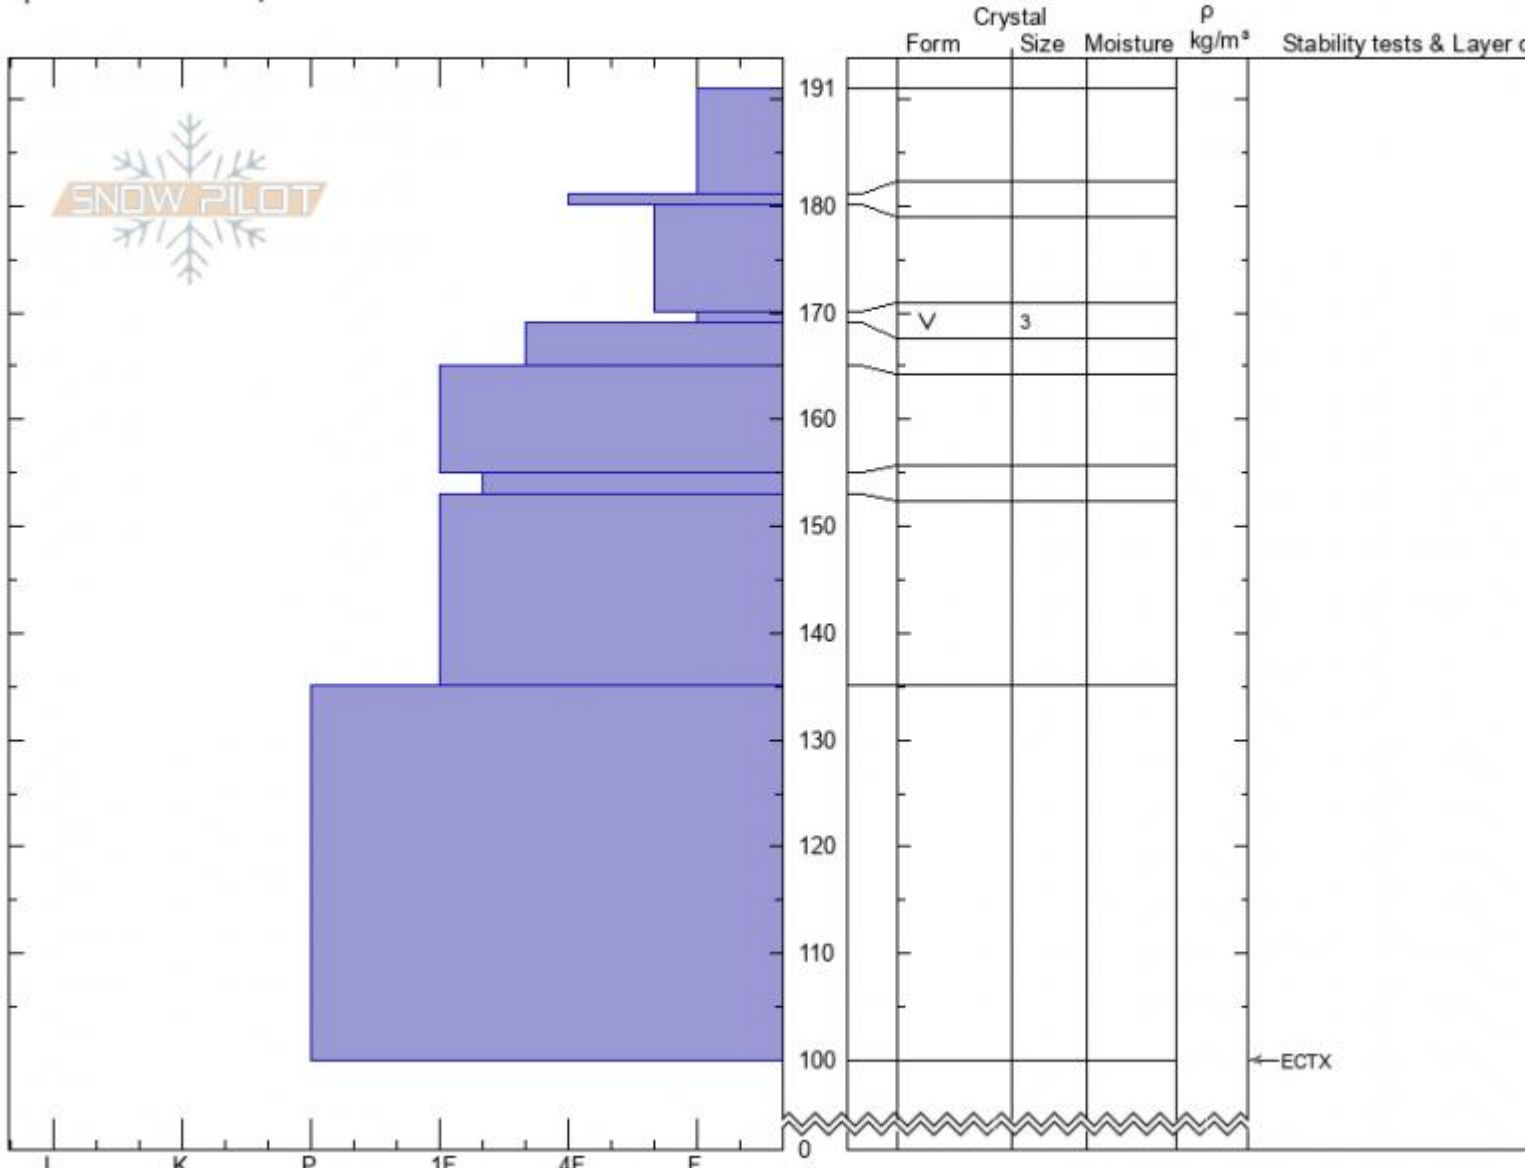

west Meridian  
 Beartooths  
 MT  
 Elevation: 9969 ft  
 Aspect: 240°  
 Specifics: We skied slope

Beau Fredlund  
 02/03/2022 - 11:30am  
 Co-ord: 45.02568N, -110.00531E  
 Slope Angle: 31°  
 Wind Loading:

Stability:  
 Air Temperature:  
 Sky Cover:  
 Precipitation:  
 Wind:

HS:191 Layer Notes:  
 170-169cm: Problematic layer

Notes: Localized cracking of the fresh wind drifts over SH. We also observed a fresh avalanche on the NW aspect of Meridian Peak. It looked to be... and involve relatively large amounts of snow- though we couldn't quite see a crown due to our vantage point.

Advisory Region  
 Cooke City  
 Longitude  
 -110.00W  
 Latitude  
 45.03N  
 Cooke City, 2022-02-05