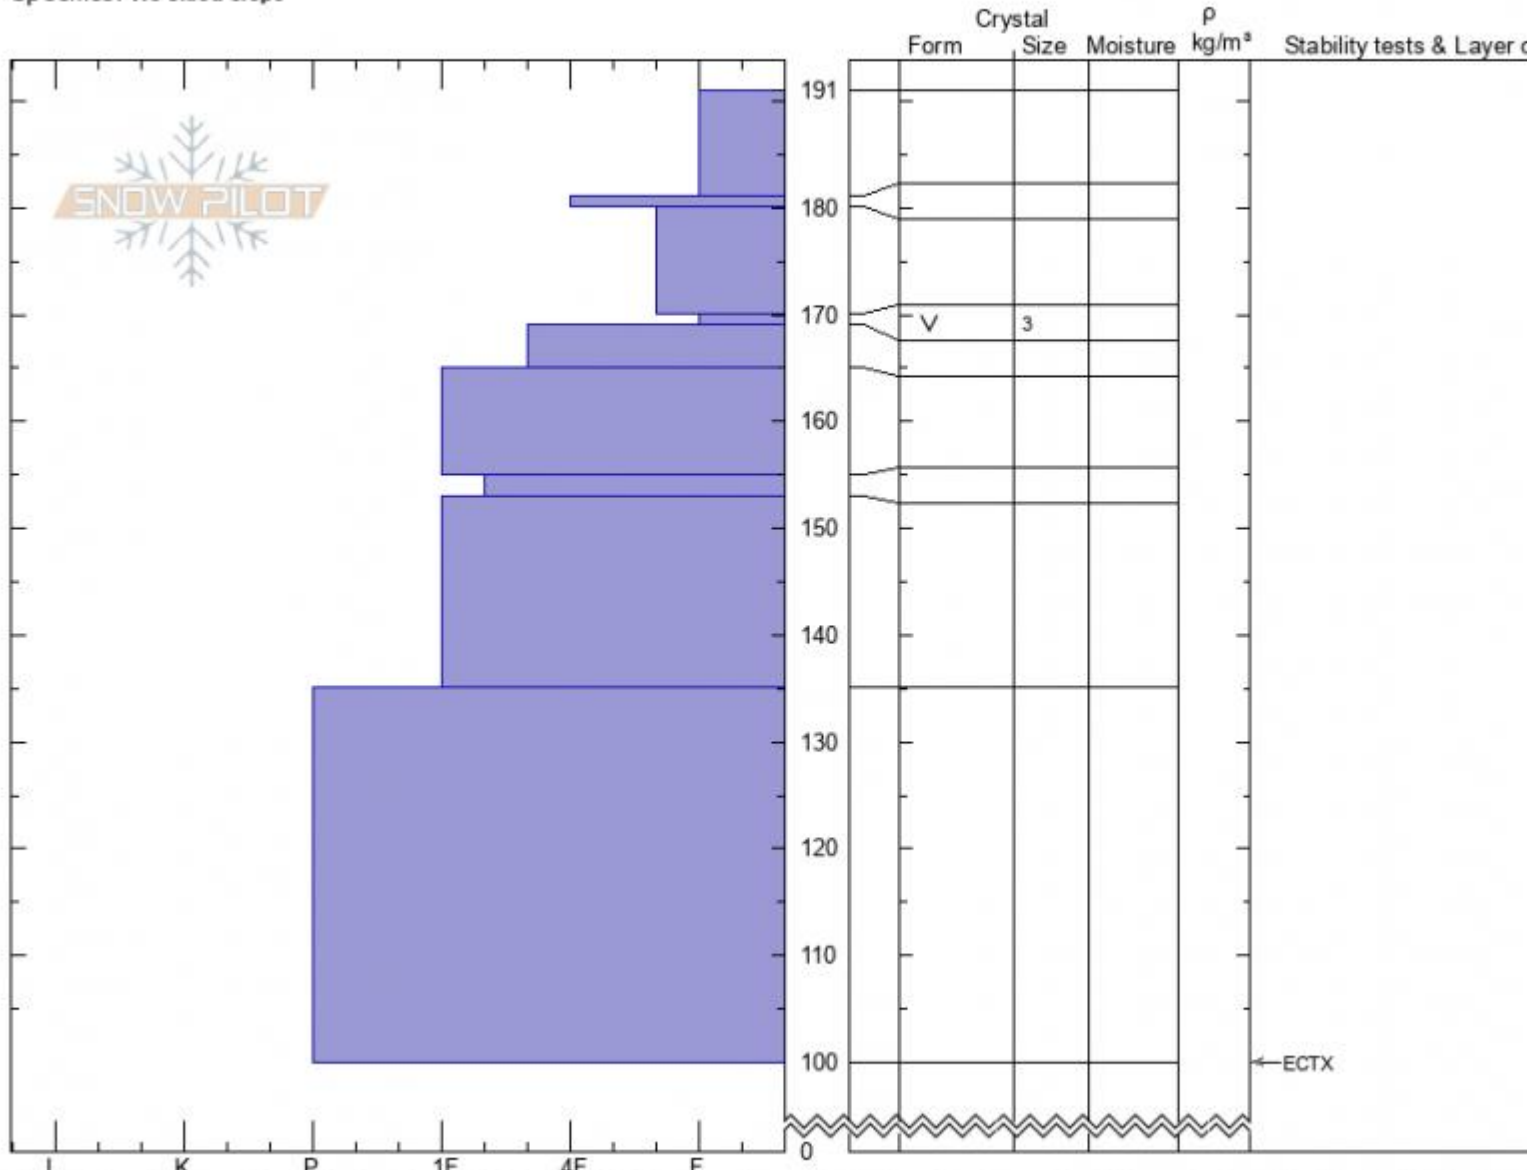

west Meridian
 Beartooths
 MT
 Elevation: 9969 ft
 Aspect: 240°
 Specifics: We skied slope

Beau Fredlund
 02/03/2022 - 11:30am
 Co-ord: 45.02568N, -110.00531E
 Slope Angle: 31°
 Wind Loading:

Stability:
 Air Temperature:
 Sky Cover:
 Precipitation:
 Wind:

HS:191 Layer Notes:
 170-169cm: Problematic layer

Notes: Localized cracking of the fresh wind drifts over SH. We also observed a fresh avalanche on the NW aspect of Meridian Peak. It looked to be... and involve relatively large amounts of snow- though we couldn't quite see a crown due to our vantage point.

Advisory Region
 Cooke City
 Longitude
 -110.00W
 Latitude
 45.03N
 Cooke City, 2022-02-05