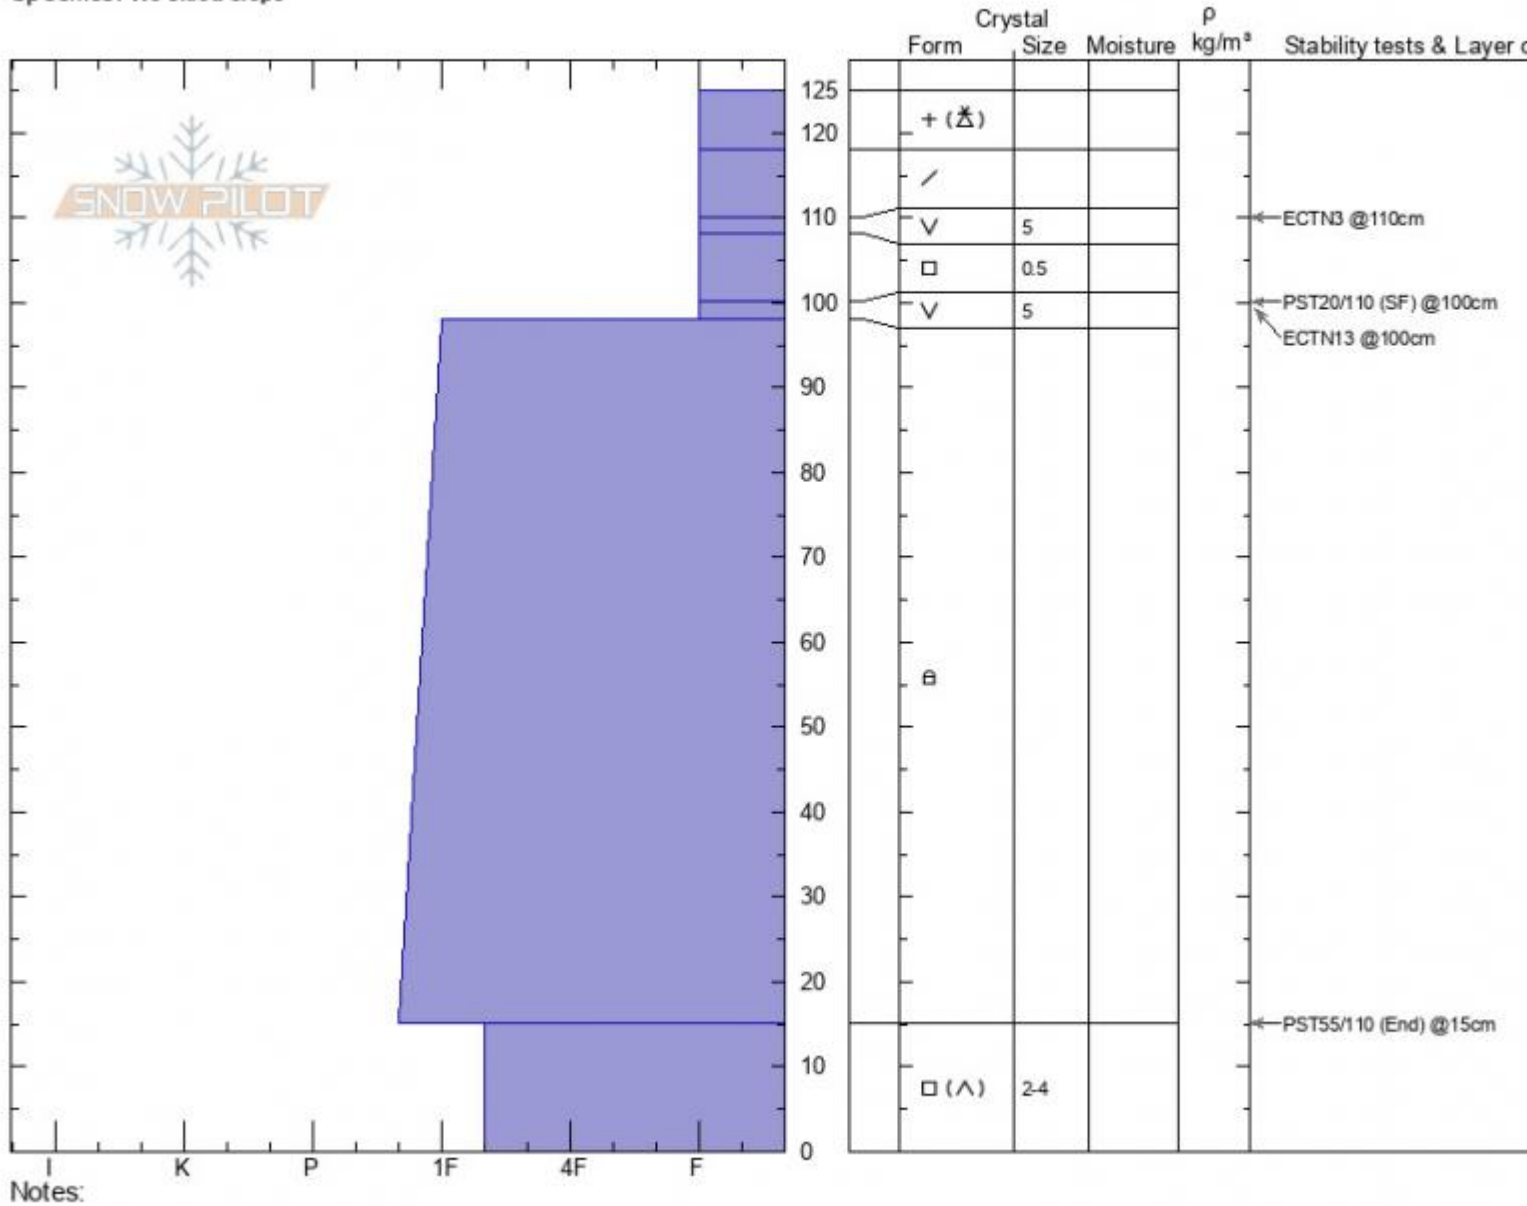

Bacon Rind Ridge
Madison Range-S
MT
 Elevation: **8684 ft**
 Aspect: **95°**
 Specifics: **We skied slope**

Spencer Jonas
02/05/2022 - 12:30pm
 Co-ord: **44.94894N, -111.09317W**
 Slope Angle: **17°**
 Wind Loading:

Stability:
 Air Temperature:
 Sky Cover: **OVC**
 Precipitation: **S-1**
 Wind: **Light Breeze**

HS:125 Layer Notes:

Advisory Region
 Southern Madison
 Longitude
 -111.10W
 Latitude
 44.96N
 Southern Madison, 2022-02-05