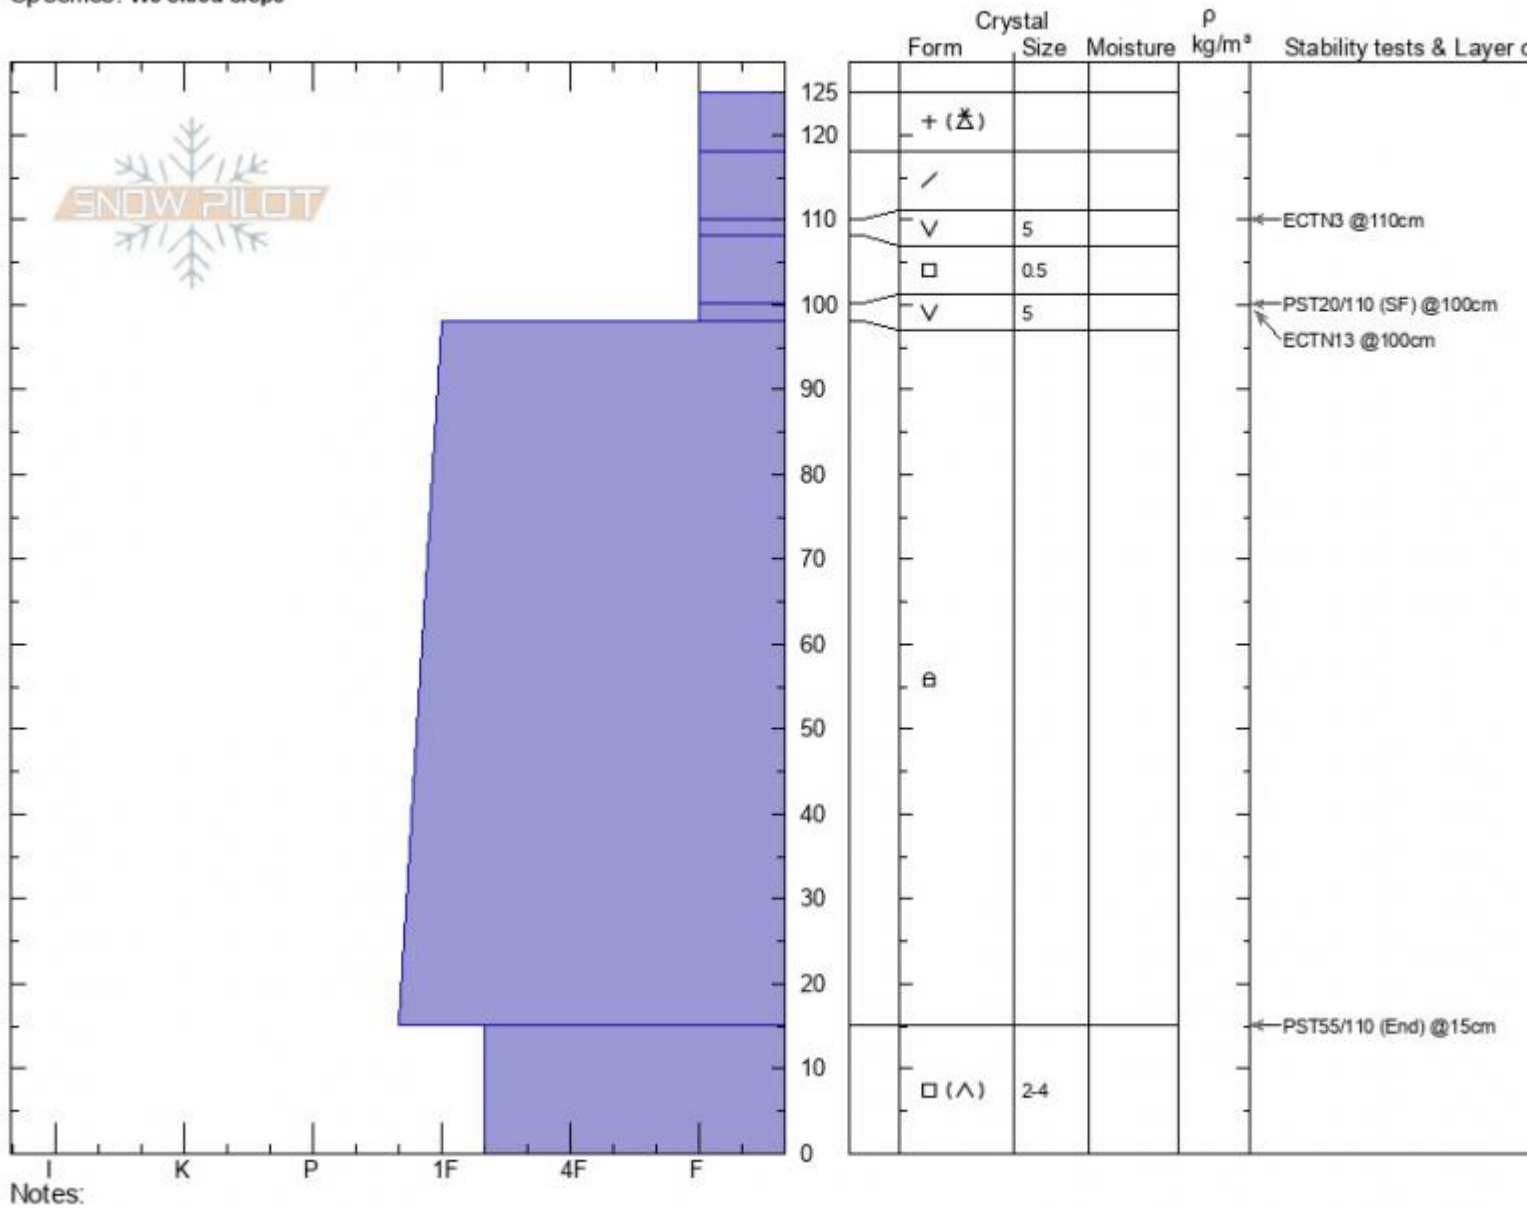

Bacon Rind Ridge
Madison Range-S
MT
 Elevation: **8684 ft**
 Aspect: **95°**
 Specifics: **We skied slope**

Spencer Jonas
02/05/2022 - 12:30pm
 Co-ord: **44.94894N, -111.09317W**
 Slope Angle: **17°**
 Wind Loading:

Stability:
 Air Temperature:
 Sky Cover: **OVC**
 Precipitation: **S-1**
 Wind: **Light Breeze**

HS:125 Layer Notes:

Advisory Region
 Southern Madison
 Longitude
 -111.10W
 Latitude
 44.96N
 Southern Madison, 2022-02-05