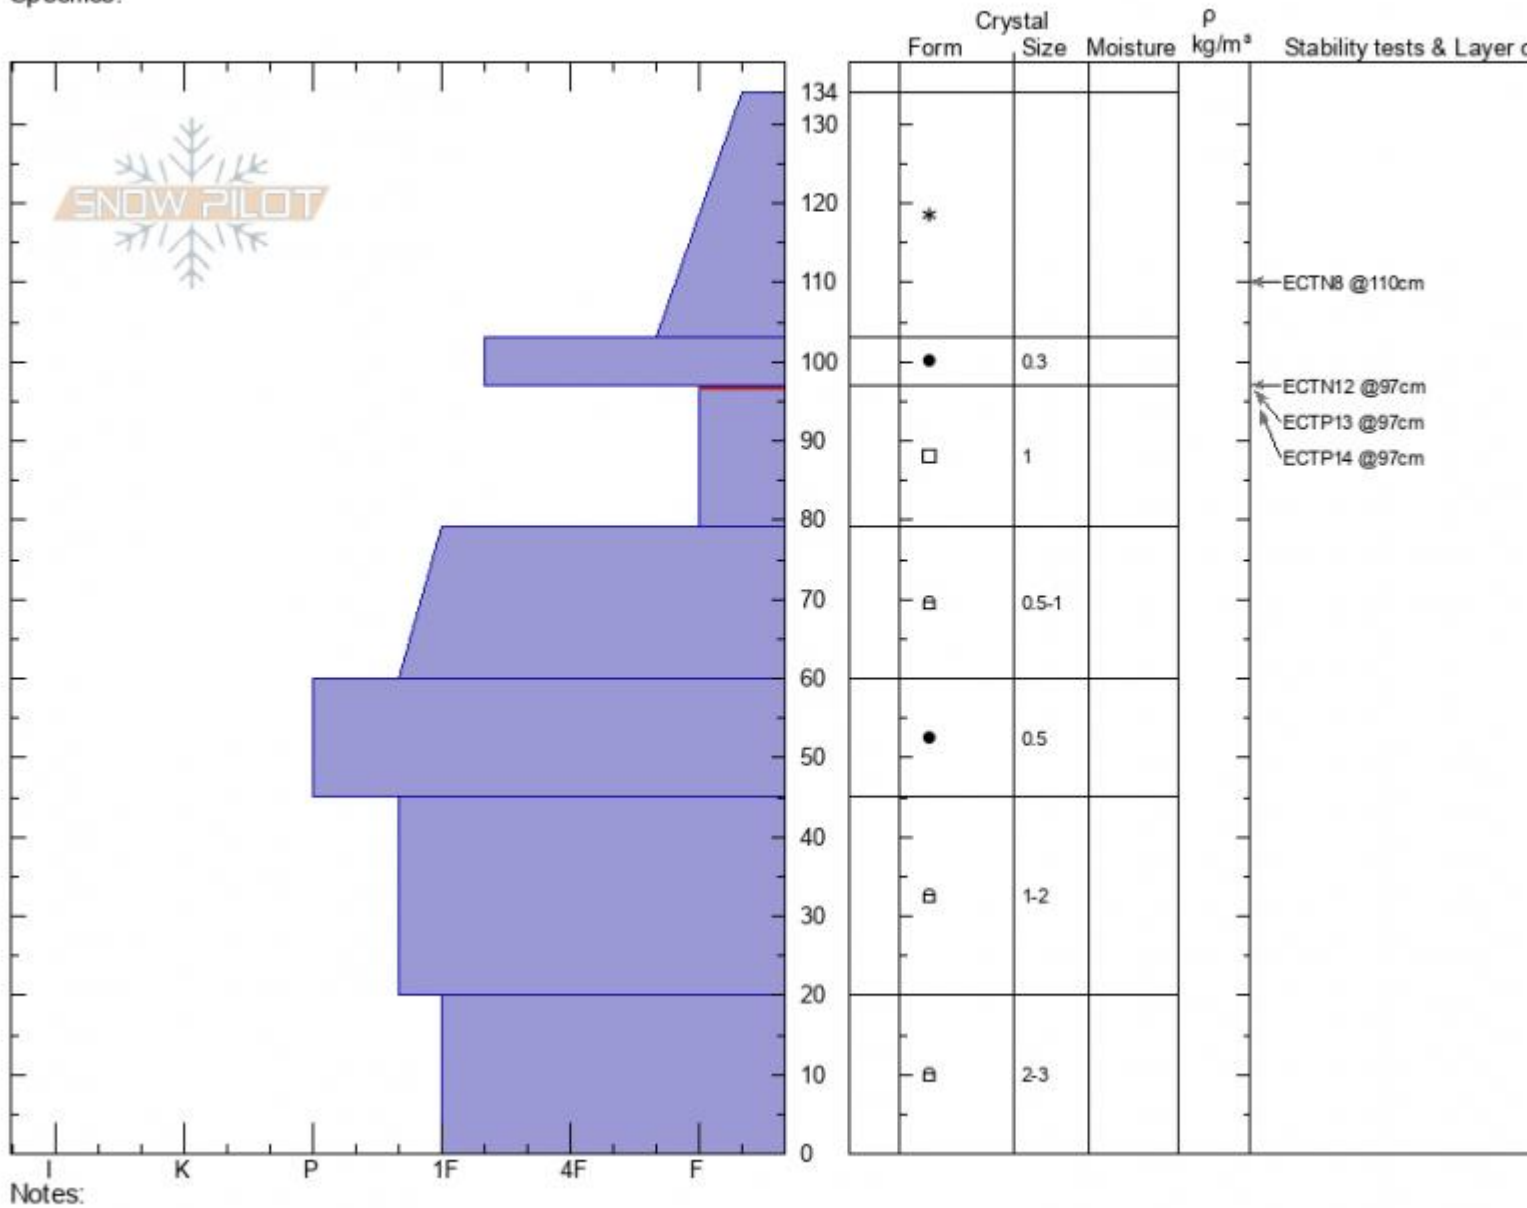

**N of Scotch Bonnet**  
**Cooke City**  
**MT**  
 Elevation: **9637 ft**  
 Aspect: **250°**  
 Specifics:

**Alex Marienthal**  
**02/06/2022 - 4:00pm**  
 Co-ord: **45.08103N, -109.95110W**  
 Slope Angle: **12°**  
 Wind Loading: **no**

Stability: **Poor**  
 Air Temperature:  
 Sky Cover: **SCT**  
 Precipitation: **NO**  
 Wind: **Calm**

**HS:134** Layer Notes:  
 97-79cm: **Problematic layer**

Advisory Region  
 Cooke City  
 Longitude  
 -109.95W  
 Latitude  
 45.09N  
 Cooke City, 2022-02-06