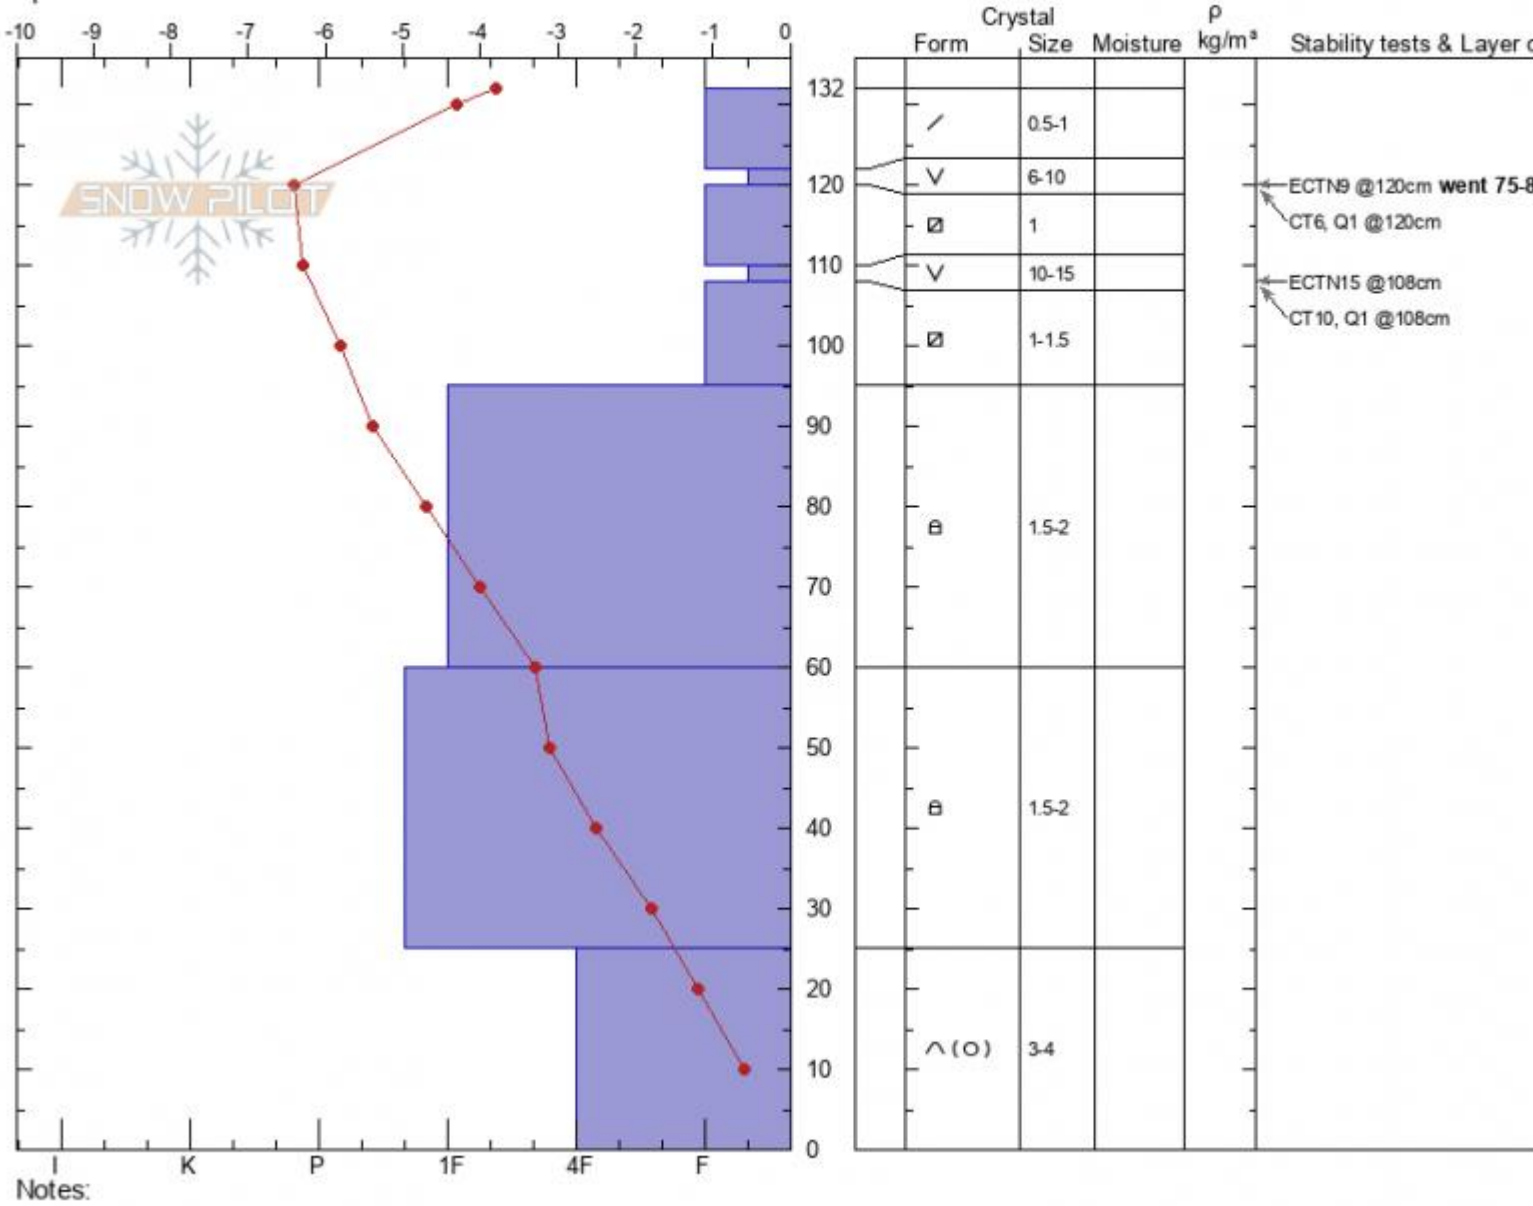

**Bacon Rind**  
**Madison Range-S**  
**MT**  
 Elevation: **8730 ft**  
 Aspect: **60°**  
 Specifics:

**Erika Birkeland**  
**02/09/2022 - 11:30am**  
 Co-ord: **44.96889N, -111.09566W**  
 Slope Angle: **21°**  
 Wind Loading: **no**

Stability:  
 Air Temperature: **-6.1°C**  
 Sky Cover: **OVC**  
 Precipitation: **S-1**  
 Wind: **Calm**

HS: **132** Layer Notes:  
 PF: **50**

Advisory Region  
 Southern Madison  
 Longitude  
 -111.10W  
 Latitude  
 44.96N  
 Southern Madison, 2022-02-10