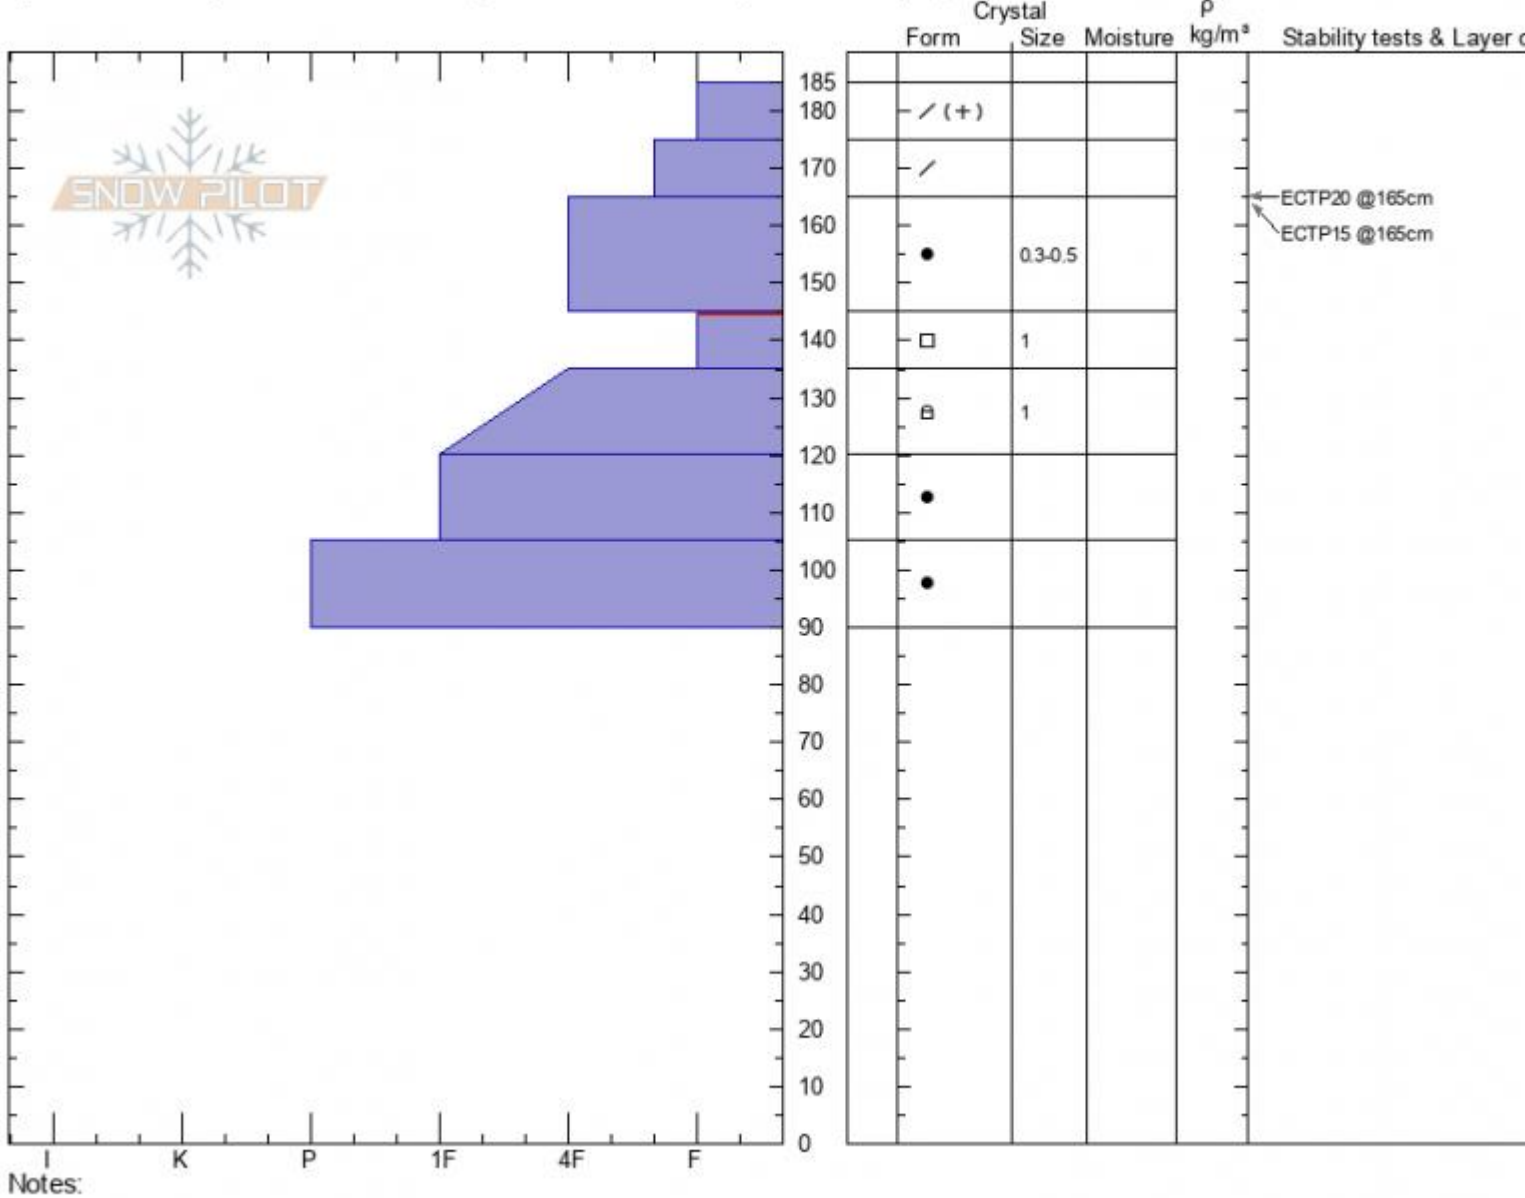

SW Sheep Avalanche
Cooke City
MT

Elevation: **9759 ft**
 Aspect: **220°**

Alex Marienthal
02/07/2022 - 12:40pm
 Co-ord: **45.06766N, -109.93215W**
 Slope Angle: **25°**
 Wind Loading: **no**

Stability: **Poor**
 Air Temperature:
 Sky Cover: **FEW**
 Precipitation: **NO**
 Wind: **Calm**

HS:**185** Layer Notes:
 145-135cm: **Problematic layer**

Specifics: Pit is adjacent to avalanche: flank; Recent avalanche activity on similar slopes; Snowmobile tracks on slope

Dug next to snowmobile triggered avalanche that occurred the morning of 2/6/2022.

Advisory Region
 Cooke City
 Longitude
 -109.93W
 Latitude
 45.07N

Avalanche Details: [Rider-Triggered Avalanche SW face of Sheep Mountain](#)
Cooke City, 2022-02-10