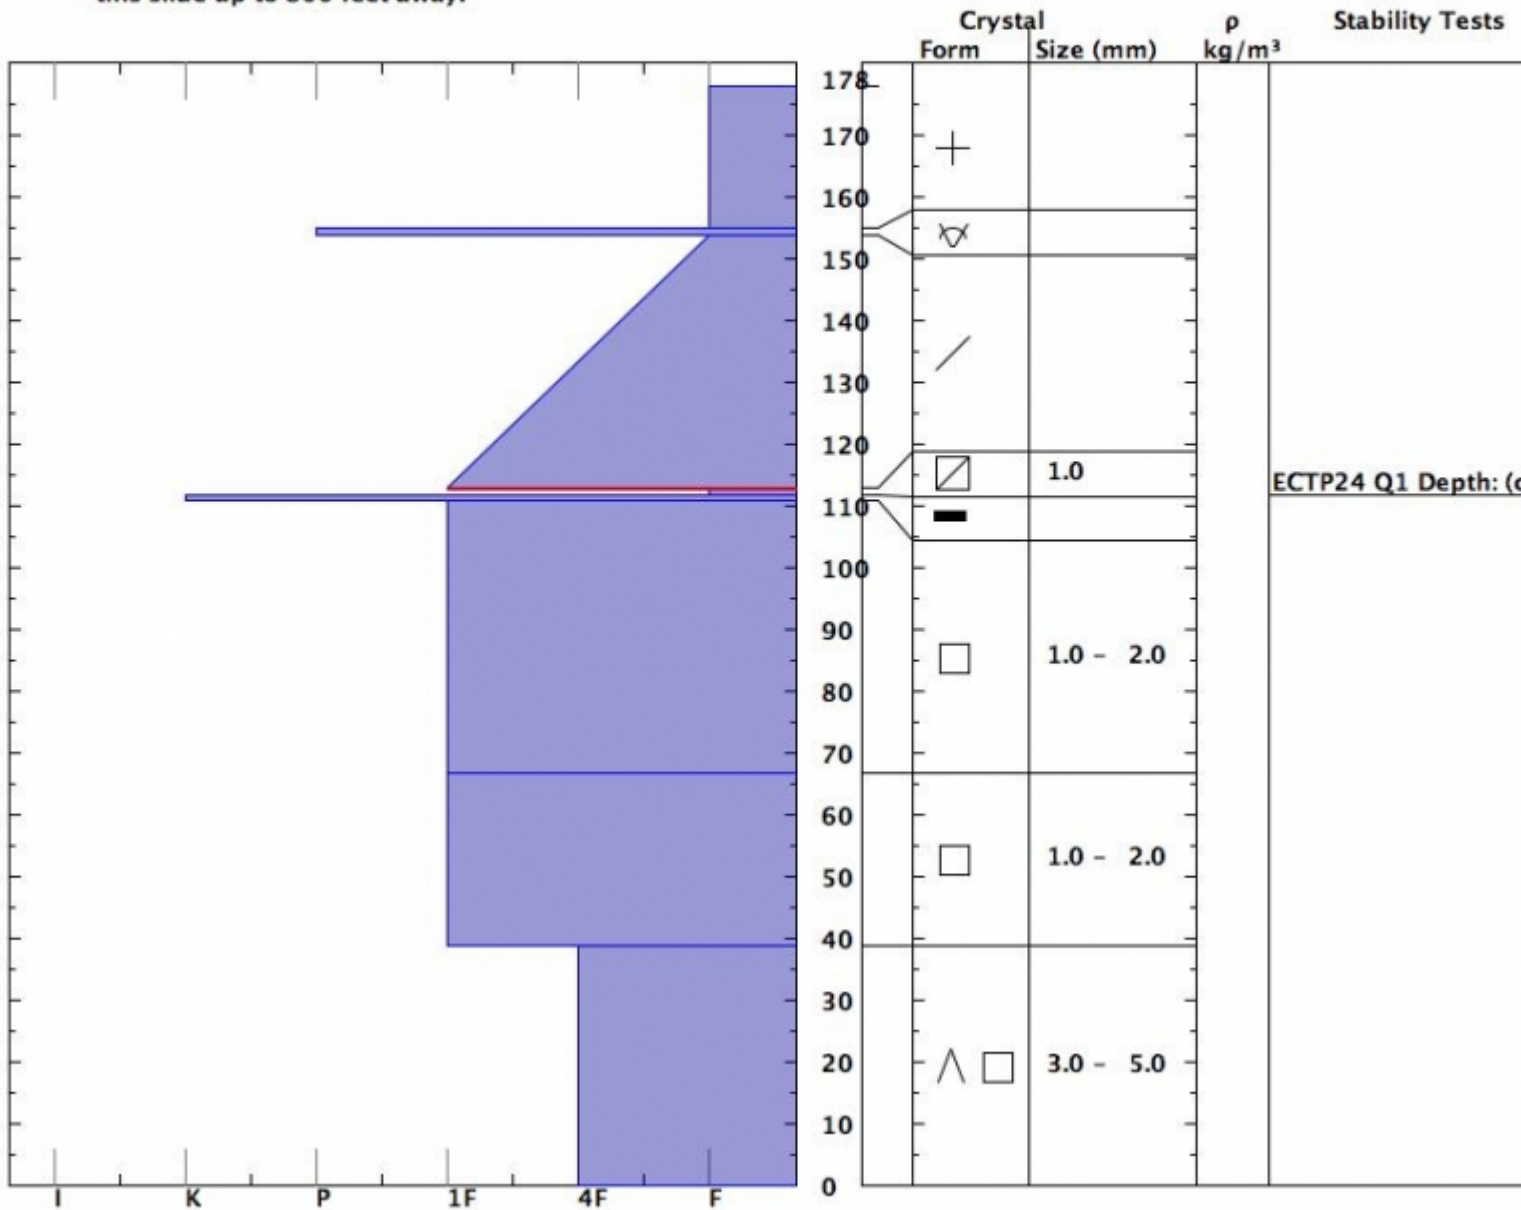

Snow Pit Profile
McAtee Basin
Southern Madison, MT
 Elevation (m) **3000**
 Aspect: **10**
 Specifics **Recent act on diff slopes.**

Observer: **eric knoff**
Wed Apr 14 13:30:00 MDT 2010
 Co-ord: **111.44194 W 45.17194 N**
 Slope: **38**
 Wind loading: **no**

Stability on similar slopes: **Poor**
 Air Temperature: **4 C**
 Sky Cover: **Clear**
 Precipitation: **None**
 Wind: **SW Light Breeze**

Stability Test Notes:
 Layer n: **112-1**

Notes: **This pit was in the crown of an avalanche that caused a fatality the previous day. Large sympathetic slide were released this slide up to 800 feet away.**

This is the snowpit profile from the McAtee avalanche that resulted in a fatality on April, 14 2010.

Advisory Region
 Southern Madison
 Southern Madison, 2010-04-16