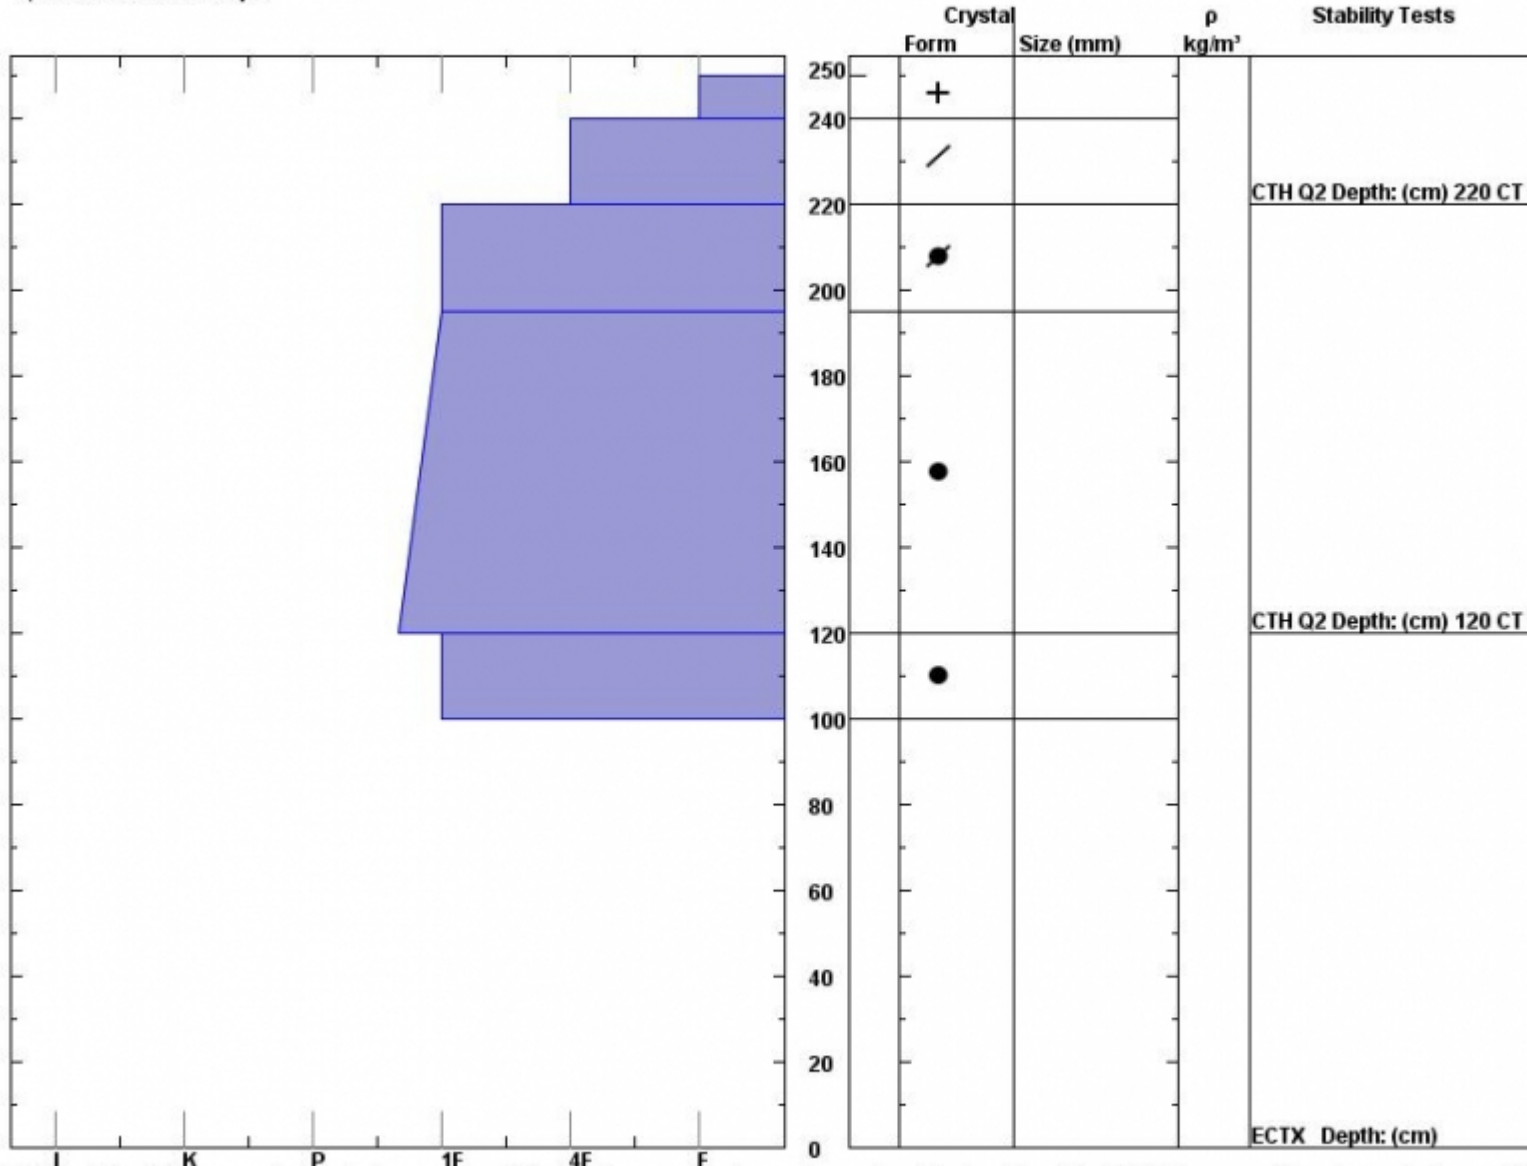

Snow Pit Profile
Maid of the Mist
 Northern Gallatin, MT
 Elevation (ft) **9300**
 Aspect: **330**
 Specifics: **We skied slope.**

Observer: **Eric Knoff**
Fri Mar 25 23:23:00 MDT 2011
 Co-ord: **4.41428 N 110.97448 W**
 Slope: **30**
 Wind loading: **no**

Stability on similar slopes: **Good**
 Air Temperature: **31 F**
 Sky Cover: **Clear**
 Precipitation: **Snow < 0.5 cm/hr**
 Wind: **SW Moderate**

Stability Test Notes: Layer note

Notes: Did not feel compelled to dig deeper than 150 cm. The snowpack was deep and solid. I would call it a LOW danger on this slope and slopes with aspect and elevation.