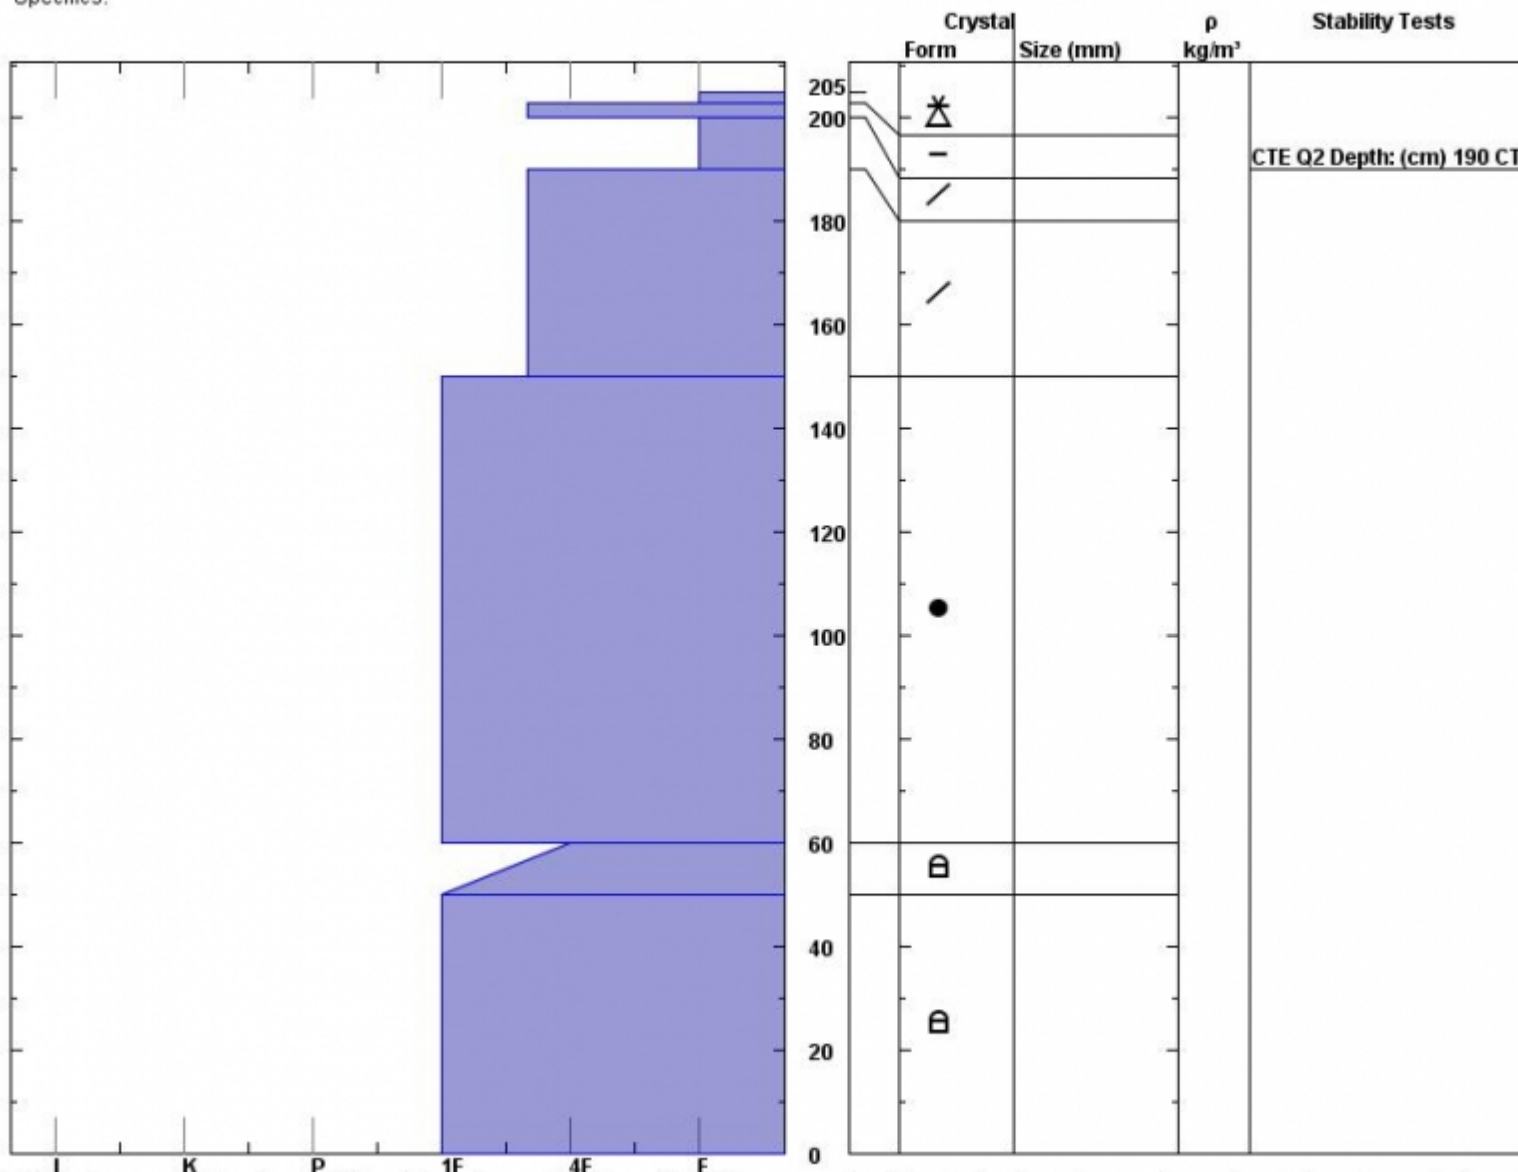

Snow Pit Profile
Bridgers West Side
Bridger, MT
 Elevation (ft) **8300**
 Aspect: **290**
 Specifics:

Observer: **Eric Knoff**
Sat Mar 26 12:39:00 MDT 2011
 Co-ord: **N W**
 Slope: **31**
 Wind loading: **no**

Stability on similar slopes: **Good**
 Air Temperature: **32 F**
 Sky Cover: **sky 4/8 to 8/8 covered**
 Precipitation:
 Wind: **SW Light Breeze**

Stability Test Notes: Layer notes

Notes: Saw some old wet activity from the past couple of days. The skiing was a mixed bag, but we found some nice condensed powder on sheltered slopes.