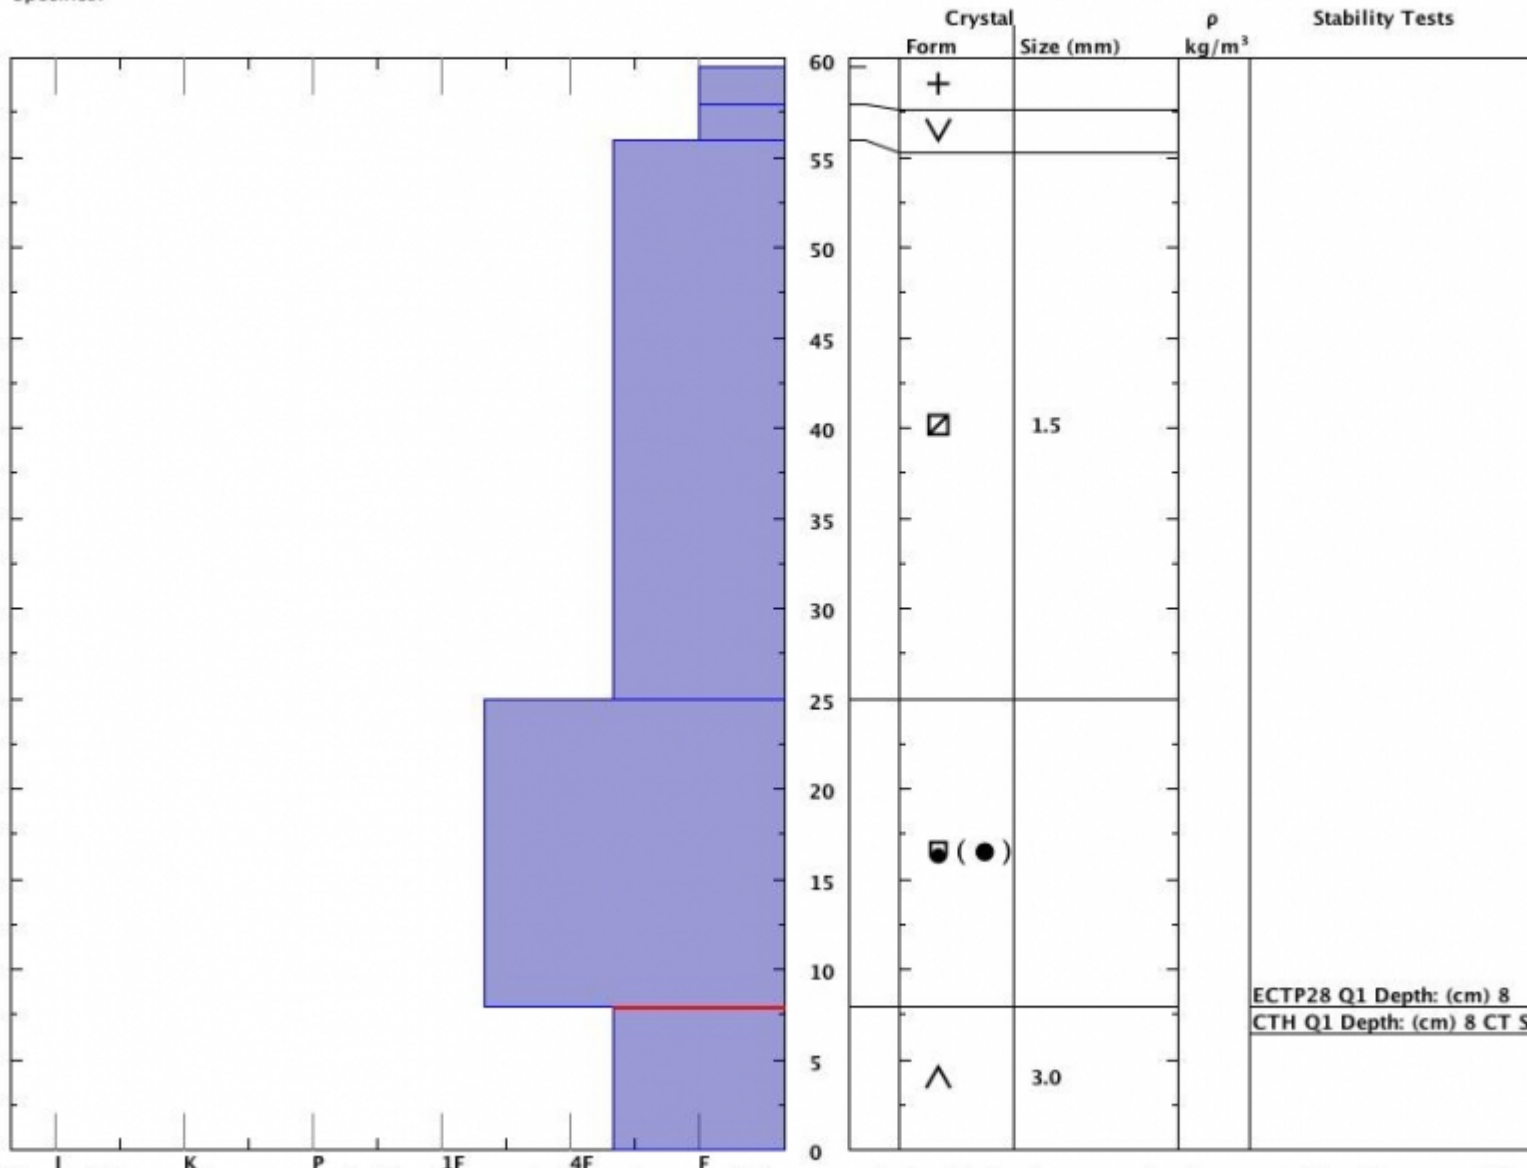

Snow Pit Profile

Carrot Basin

Madison, MT

Elevation (ft) **8900**

Aspect: **65**

Specifics:

Observer: **Mark Staples**

Wed Dec 14 12:00:00 MST 2011

Co-ord: **44.96689 N 111.33852 W**

Slope:

Wind loading: **no**

Stability on similar slopes: **Good**

Air Temperature: **C**

Sky Cover: **sky 4/8 to 8/8 covered**

Precipitation:

Wind:

Stability Test Notes:

Layer note:

0-8: Prob

Notes: This snowpit was very typical for the area. Mostly weak snow with just enough of a slab for the snowpack to be supportable. The upper half of the snowpack has weakened drastically in the last 11 days. See a photo of the top 6cm at: <http://www.mtavalanche.com/images/11/buried-surface-hoar-oth>