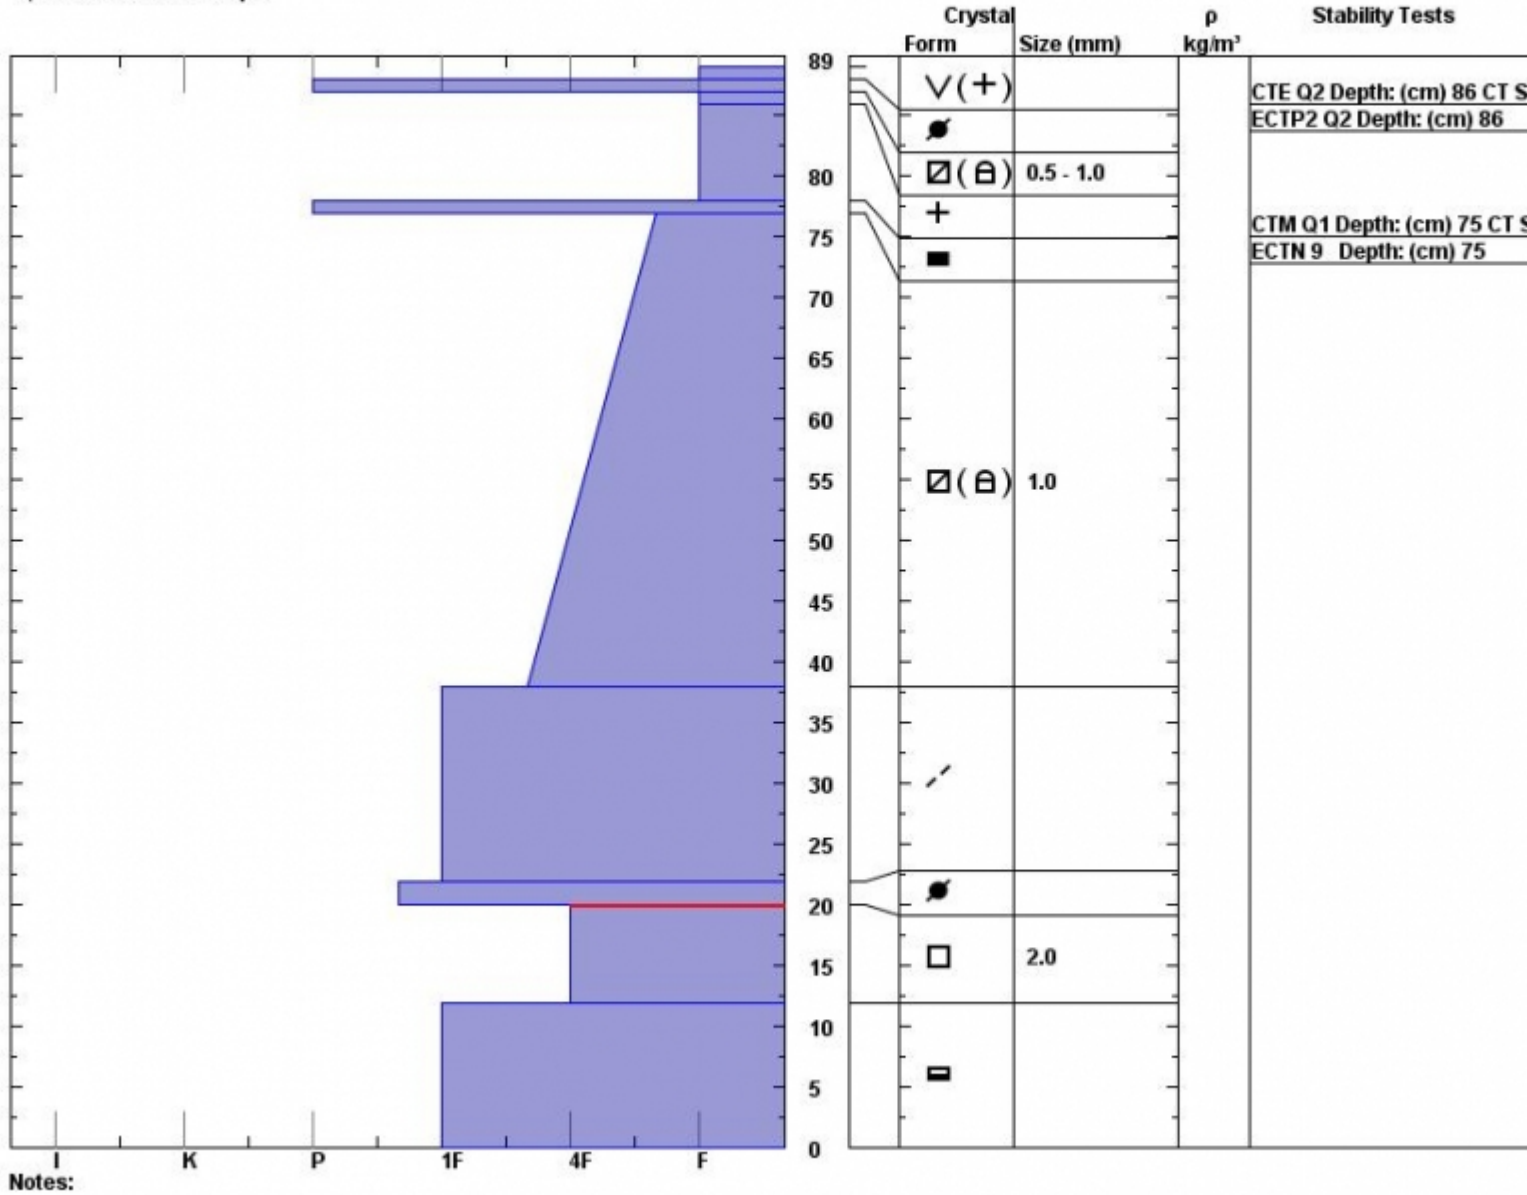

Snow Pit Profile
Scotch Bonett
Cooke City, MT
 Elevation (ft) **10100**
 Aspect: **190**
 Specifics: **We skied slope.**

Observer: **Eric Knoff**
Sun Dec 18 09:18:00 MST 2011
 Co-ord: **45.07167 N 109.94581 W**
 Slope: **35**
 Wind loading: **no**

Stability on similar slopes: **Good**
 Air Temperature: **23 F**
 Sky Cover: **Clear**
 Precipitation:
 Wind: **SW Calm**

Stability Test Notes: Layer note
12-20: Pro

Advisory Region
 Cooke City
 Cooke City, 2011-12-19