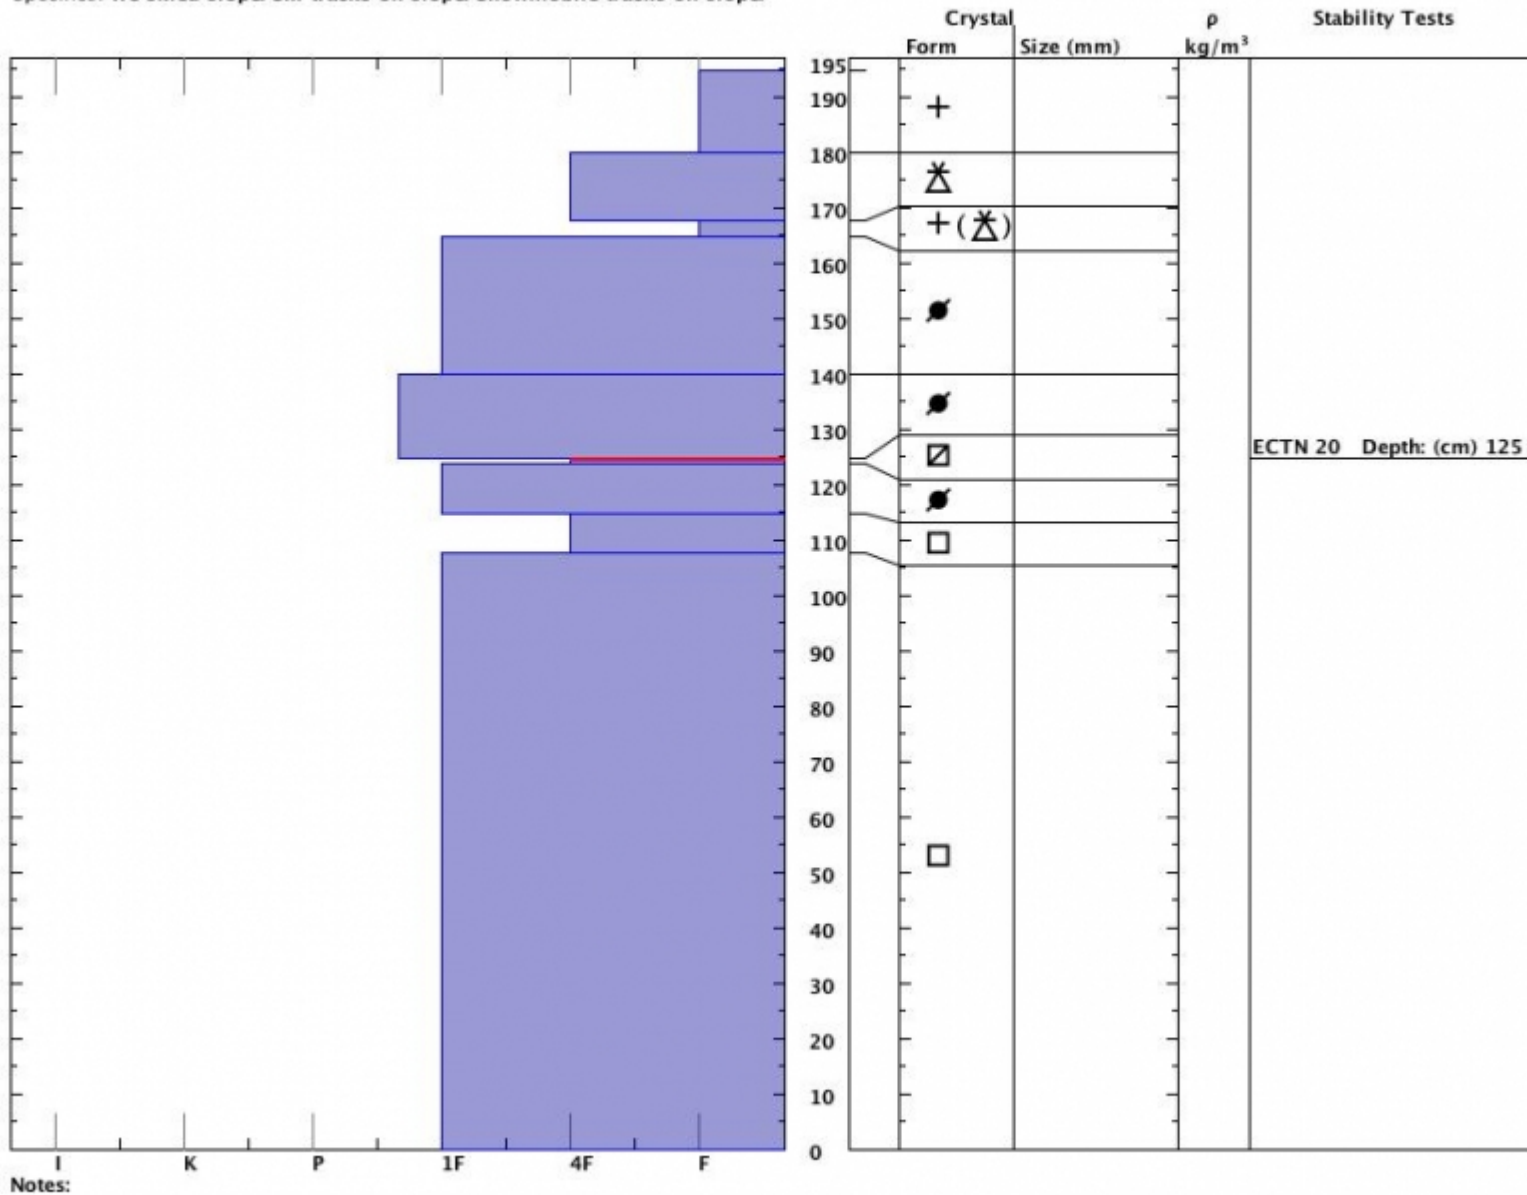

Snow Pit Profile

Wades World - Cooke
 Mountains by Cooke Cit
 Elevation (ft) 9500
 Aspect: 30
 Specifics: We skied slope. Ski tracks on slope. Snowmobile tracks on slope.

Observer: Eric Knoff
 Sat Dec 31 11:30:00 MST 2011
 Co-ord: 45.06607 N 109.95191 W
 Slope: 30
 Wind loading: no

Stability on similar slopes: Fair
 Air Temperature: 20 C
 Sky Cover: Clear
 Precipitation: None
 Wind: Calm

HS195
 Stability Test Notes:

Layer note
 124-125:

Advisory Region
 Cooke City
 Cooke City, 2012-01-02