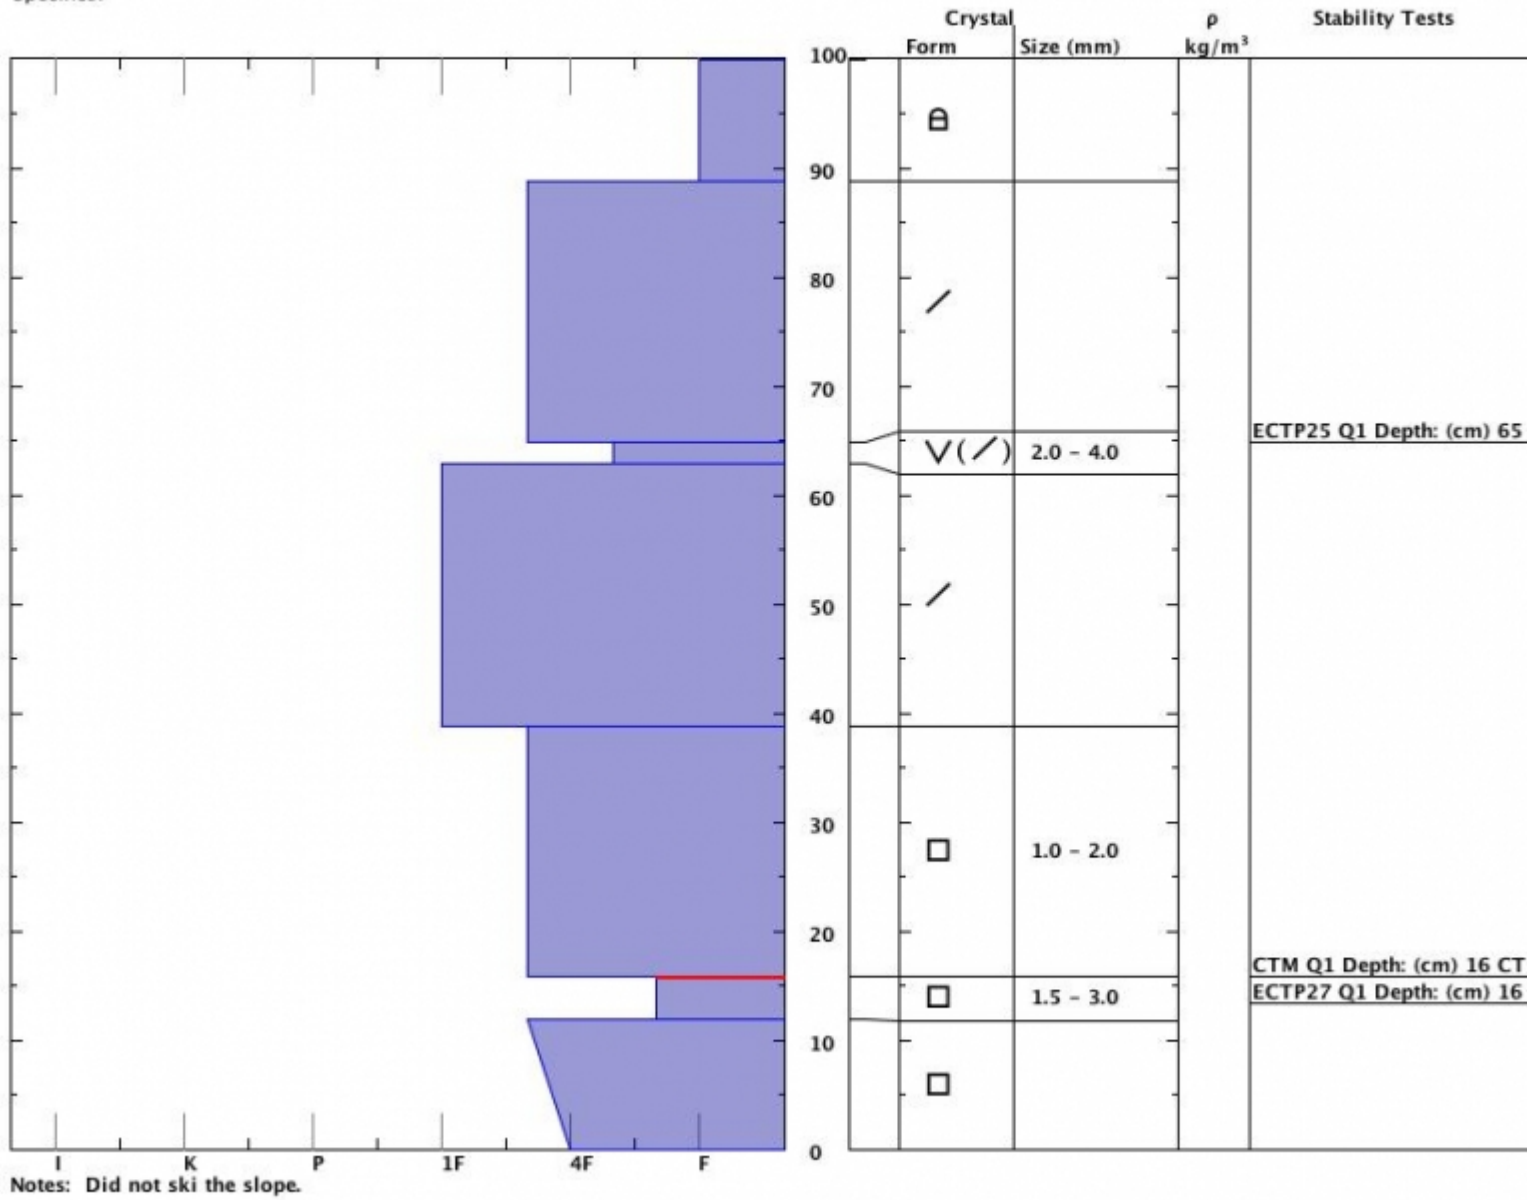

Snow Pit Profile
 Spankys NE Beehive
 Northern Madison, MT
 Elevation (ft) 8720
 Aspect: 70
 Specifics:

Observer: Eric Knoff
 Fri Jan 06 11:00:00 MST 2012
 Co-ord: 45.32011 N 111.37921 W
 Slope: 33
 Wind loading: no

Stability on similar slopes: Fair
 Air Temperature: -1 C
 Sky Cover: Clear
 Precipitation: None
 Wind: Calm

HS100
 Stability Test Notes:
 65: Buried S. Hoar

Layer notes:
 12-16: Problematic

Advisory Region
 Northern Madison
 Northern Madison, 2012-01-08