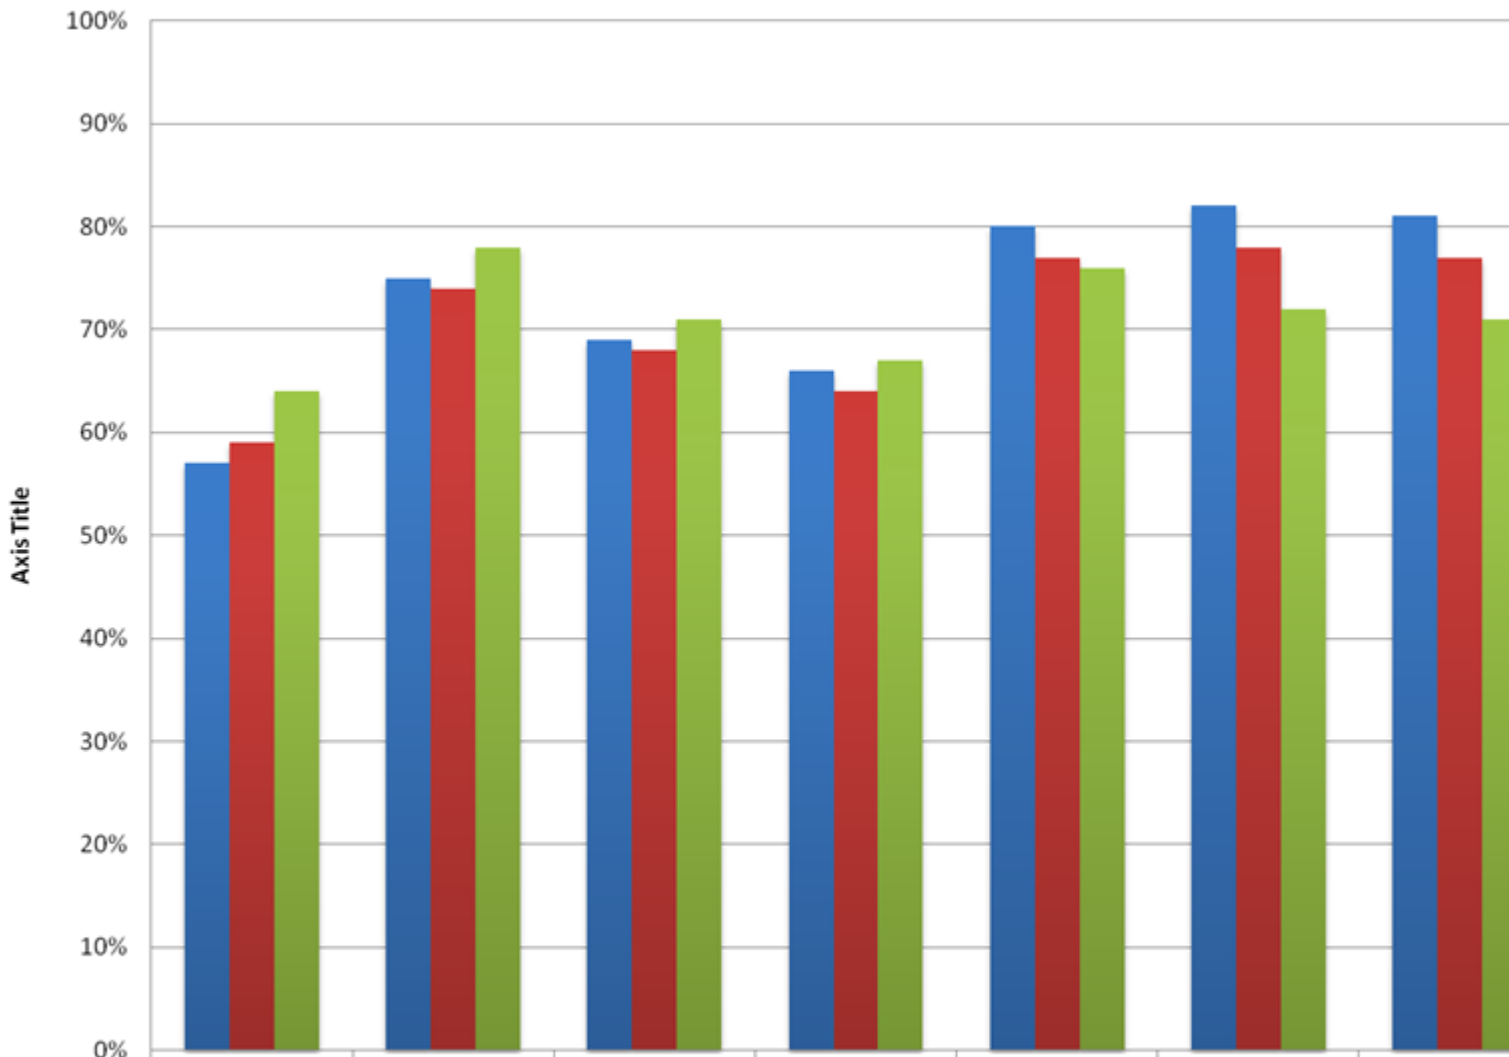

SW MT Basins SWE: Percentage of Average

	12/27/2011	1/3/2012	1/9/2012	1/16/2012	1/23/2012	1/30/2012	2/6/2012
■ Jefferson	57%	75%	69%	66%	80%	82%	81%
■ Madison	59%	74%	68%	64%	77%	78%	77%
■ Gallatin	64%	78%	71%	67%	76%	72%	71%